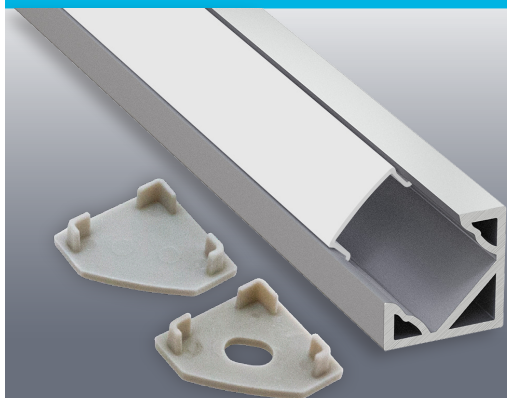

VEROBOARD®

Model: VBD-CH-C2-2

Material:	Anodized Aluminum
Colour:	Silver Grey
Diffuser Type:	Frosted
Diffuser Material:	Opal
Channel Length:	2m (6.5ft), 2.4m (7.8ft), 3m (9.8ft)
Channel Width:	18.5mm (0.72in)
Channel Height:	18.5mm (0.72in)

Job Name: _____

Distributor: _____

Type: _____

- VBD-CH-C2 (3 meters) **SKU: 666561423506**
- VBD-CH-C2-2.4 (2.4 meters) **SKU: 666561431921**
- VBD-CH-C2-2 (2 meters) **SKU: 666561407803**

Model: VBD-CH-C2-2

ACCESSORIES (Sold Separately)

Extra End Caps (4 Pair/bag)	Mounting Clips (6 PCs/bag)	Lens	Cover*
 <p>Model: VBD-ENCH-C2 SKU: 666561426972</p>	 <p>Model: VBD-CLCH-C2 SKU: 666561427238</p>	 <p>30 Degree Lens VBD-LENS-S4RF1 SKU: 666561427252</p>	 <p>PC Clear Cover VBD-CV-S5C2 SKU: 666561427405</p>  <p>PC Black Cover VBD-CV-S5C2B SKU: 666561427412</p>