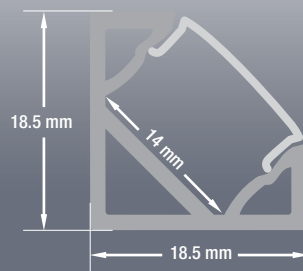

VEROBOARD®

Model: VBD-CH-C2-2

Material:	Anodized Aluminum
Colour:	Silver Grey
Diffuser Type:	Frosted
Diffuser Material:	Opal
Channel Length:	2m (6.5ft), 2.4m (7.8ft), 3m (9.8ft)
Channel Width:	18.5mm (0.72in)
Channel Height:	18.5mm (0.72in)

Job Name: _____

Distributor: _____

Type: _____

- VBD-CH-C2 (3 meters) **SKU: 666561423506**
- VBD-CH-C2-2.4 (2.4 meters) **SKU: 666561431921**
- VBD-CH-C2-2 (2 meters) **SKU: 666561407803**

Model: VBD-CH-C2-2