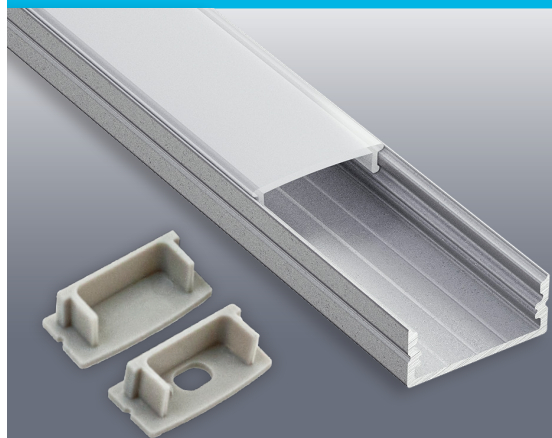

VEROBOARD®

Model: VBD-CH-S6-2

| | |
|---------------------------|--------------------------------------|
| Material: | Anodized Aluminum |
| Colour: | Silver Grey |
| Diffuser Type: | Frosted |
| Diffuser Material: | Polycarbonate (PC) |
| Channel Length: | 2m (6.5ft), 2.4m (7.8ft), 3m (9.8ft) |
| Channel Width: | 23.45mm (0.92in) |
| Channel Height: | 10.6mm (0.41in) |

Job Name: _____

Distributor: _____

Type: _____

| | |
|----------------------------|--------------------------|
| VBD-CH-S6 (3 meters) | SKU: 666561423315 |
| VBD-CH-S6-2.4 (2.4 meters) | SKU: 666561431457 |
| VBD-CH-S6-2 (2 meters) | SKU: 666561407780 |

Model: VBD-CH-S6-2

ACCESSORIES (Sold Separately)

| Extra End Caps (4 Pair/bag) | Mounting Clips (4 PCs/bag) | Adjustable Brackets (2 pcs/bag) | |
|---|---|--|--|
| <p>Model: VBD-ENCH-S6 SKU: 666561426781</p> | <p>Model: VBD-CLCH-S6 SKU: 666561427207</p> | <p>VBD-BR-UNVS SKU: 666561425821</p> | |