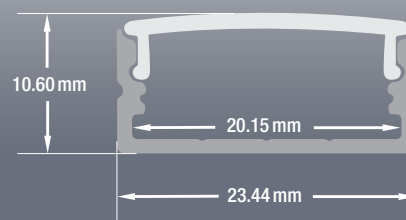

Model: VBD-CH-S6-2

ACCESSORIES (Sold Separately)

Extra End Caps (4 Pair/bag)	Mounting Clips (4 PCs/bag)	Adjustable Brackets (2 pcs/bag)	
Model: VBD-ENCH-S6 SKU: 666561426781	Model: VBD-CLCH-S6 SKU: 666561427207	VBD-BR-UNVS SKU: 666561425821