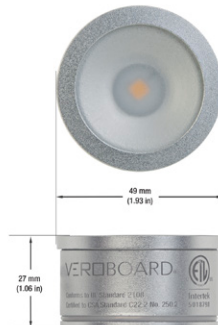

### SPECIFICATIONS

Model No.	VBD-MTR-60T
Trim Color	White
Trim Material	Aluminum
Trim Shape	Round
Compatible Light Engines	VBD-TR5-W (2400K • 2700K • 3000K • 3500K • 4000K • 5000K) VBD-TR4-RGBW
Outer Diameter	88.67mm (3.49")
Cut Size	71.12mm (2.75")
Depth	37.17mm (1.46")

## VBD-TR5-W (Frosted Glass)

Model No.	VBD-TR5-W-FG
Input Voltage	12V DC
Wattage	5W
Body Colour	Metallic Silver
Available Trim Color	Silver • White • Black • Gold
Diffuser Material	Frosted Glass
Fixture Material	Aluminum
Beam Angle	110°
Rendering Index	CRI>90
IP Rating	IP20 (Damp Location)
Dimensions	49mm x 28.5mm (1.93" x 1.12")