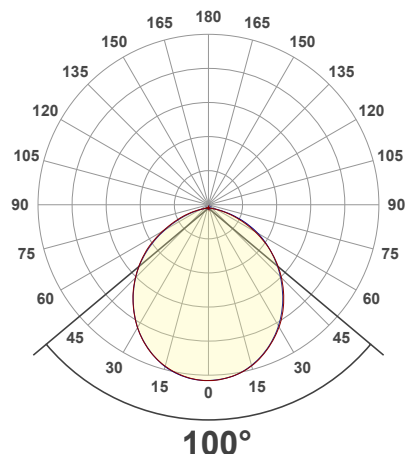

### Beam Angle

### NOTES:

**L** = Clear Lens  
**S** = Silver  
**G** = Gold  
**B** = Black  
**W** = White

### Beam Details