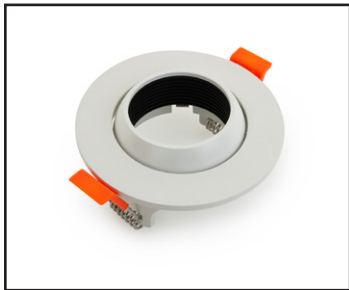

MODEL No. VBD-MTR-81W