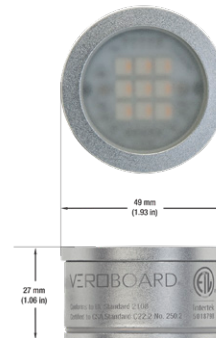

VBD-TR5-W (Clear Lens)

Model No.	VBD-TR5-W-L
Input Voltage	12V DC
Wattage	5W
Body Colour	Metallic Silver
Available Trim Color	Silver • White • Black • Gold
Diffuser Material	Clear Lens
Fixture Material	Aluminum
Beam Angle	35°
Rendering Index	CRI>90
IP Rating	IP20 (Damp Location)
Dimensions	49mm x 28.5mm (1.93" x 1.12")

Available Colour Temperatures

Beam Details

Beam Angle

ORDERING GUIDE

Example part number: **VBD-TR5-W-L-24K-S**

NOTES:

L = Clear Lens
S = Silver
G = Gold
B = Black
W = White

VBD-TR4-RGBW (Frosted Glass)

Model No.	VBD-TR4-RGBW-FG
Input Voltage	12V DC
Wattage	4W
Color Temperature	RGBW
Body Colour	Metallic Silver
Available Trim Color	Silver • White • Black • Gold
Diffuser Material	Frosted Glass
Fixture Material	Aluminum
Beam Angle	110°
Rendering Index	CRI>80
IP Rating	IP20 (Damp Location)
Dimensions	49mm x 28.5mm (1.93" x 1.12")

Beam Details

Beam Angle

ORDERING GUIDE

Example part number: **VBD-TR4-RGBW-FG-S**

NOTES:

FG = Frosted Glass
S = Silver
G = Gold
B = Black
W = White