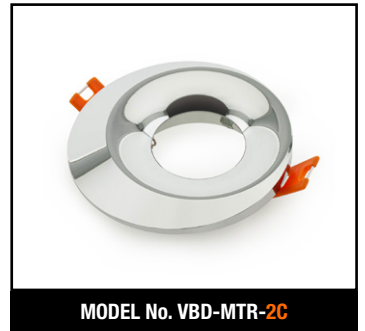

## VBD-MTR-60T Light Fixture 2.75" Round Recessed Downlight

## VBD-TR5-W (Frosted Glass)

Model No.	VBD-TR5-W-FG
Input Voltage	12V DC
Wattage	5W
Body Colour	Metallic Silver
Available Trim Color	Silver • White • Black • Gold
Diffuser Material	Frosted Glass
Fixture Material	Aluminum
Beam Angle	110°
Rendering Index	CRI>90
IP Rating	IP20 (Damp Location)
Dimensions	49mm x 28.5mm (1.93" x 1.12")

MODEL No. VBD-MTR-12B

MODEL No. VBD-MTR-11C

MODEL No. VBD-MTR-11W

MODEL No. VBD-MTR-11B

MODEL No. VBD-MTR-9C

MODEL No. VBD-MTR-9W

MODEL No. VBD-MTR-9B

MODEL No. VBD-MTR-7C

MODEL No. VBD-MTR-7W

MODEL No. VBD-MTR-14C

MODEL No. VBD-MTR-14W

MODEL No. VBD-MTR-14B

MODEL No. VBD-MTR-2C

MODEL No. VBD-MTR-2W

MODEL No. VBD-MTR-8C

MODEL No. VBD-MTR-8W