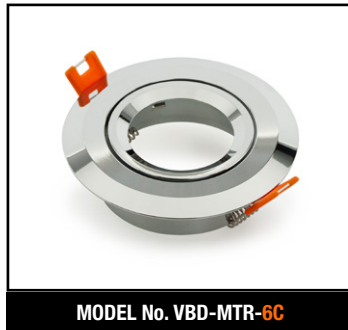

MODEL No. VBD-MTR-8W

MODEL No. VBD-MTR-6C