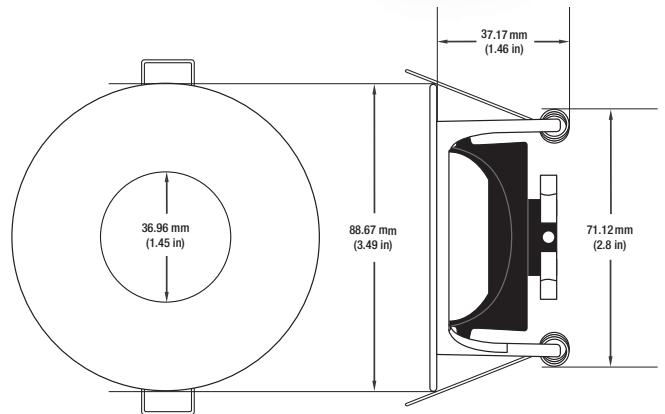

Name: _____

Company: _____

Phone: _____

Email: _____

VBD-MTR-60T Light Fixture 2.75" Round Recessed Downlight

SPECIFICATIONS

Model No.	VBD-MTR-60T
Trim Color	White
Trim Material	Aluminum
Trim Shape	Round
Compatible Light Engines	VBD-TR5-W (2400K • 2700K • 3000K • 3500K • 4000K • 5000K) VBD-TR4-RGBW
Outer Diameter	88.67mm (3.49")
Cut Size	71.12mm (2.75")
Depth	37.17mm (1.46")

SKU: 666561407551

Features

- Widely used by interior designers.
- This VBD-MTR-60T light fixture is compatible to work with our VBD-TR Series Light engines.
- Contact us for more assistance and to know more about bulk orders.