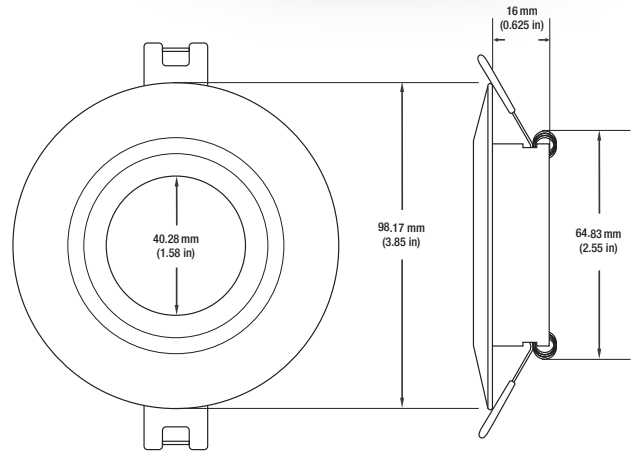

Name: _____

Company: _____

Phone: _____

Email: _____

VBD-MTR-14B Light Fixture 2.5" Round Recessed Downlight

SPECIFICATIONS

Model No.	VBD-MTR-14B
Trim Color	Black
Trim Material	Aluminum
Trim Shape	Round
Compatible Light Engines	VBD-TR5-W (2400K • 2700K • 3000K • 3500K • 4000K • 5000K) VBD-TR4-RGBW
Outer Diameter	98.1 mm (3.8")
Cut Size	64.83mm (2.5")
Depth	16mm (0.62")

VBD-TR5-W (Frosted Glass)

Model No.	VBD-TR5-W-FG
Input Voltage	12V DC
Wattage	5W
Body Colour	Metallic Silver
Available Trim Color	Silver • White • Black • Gold
Diffuser Material	Frosted Glass
Fixture Material	Aluminum
Beam Angle	110°
Rendering Index	CRI>90
IP Rating	IP20 (Damp Location)
Dimensions	49mm x 28.5mm (1.93" x 1.12")

VBD-TR5-W (Clear Lens)

Model No.	VBD-TR5-W-L
Input Voltage	12V DC
Wattage	5W
Body Colour	Metallic Silver
Available Trim Color	Silver • White • Black • Gold
Diffuser Material	Clear Lens
Fixture Material	Aluminum
Beam Angle	35°
Rendering Index	CRI>90
IP Rating	IP20 (Damp Location)
Dimensions	49mm x 28.5mm (1.93" x 1.12")

Model No.	VBD-TR4-RGBW-FG
Input Voltage	12V DC
Wattage	4W
Color Temperature	RGBW
Body Colour	Metallic Silver
Available Trim Color	Silver • White • Black • Gold
Diffuser Material	Frosted Glass
Fixture Material	Aluminum
Beam Angle	110°
Rendering Index	CRI>80
IP Rating	IP20 (Damp Location)
Dimensions	49mm x 28.5mm (1.93" x 1.12")