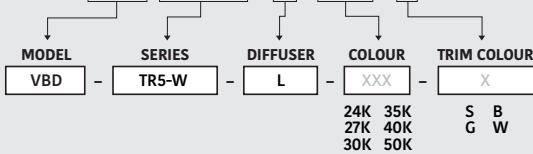

Available Colour Temperatures

Beam Details

Beam Angle

ORDERING GUIDE

Example part number: **VBD-TR5-W-L-24K-S**

NOTES:

L = Clear Lens
 S = Silver
 G = Gold
 B = Black
 W = White

VBD-TR4-RGBW (Frosted Glass)

Model No.	VBD-TR4-RGBW-FG
Input Voltage	12V DC
Wattage	4W
Color Temperature	RGBW
Body Colour	Metallic Silver
Available Trim Color	Silver • White • Black • Gold
Diffuser Material	Frosted Glass
Fixture Material	Aluminum
Beam Angle	110°
Rendering Index	CRI>80
IP Rating	IP20 (Damp Location)
Dimensions	49mm x 28.5mm (1.93" x 1.12")