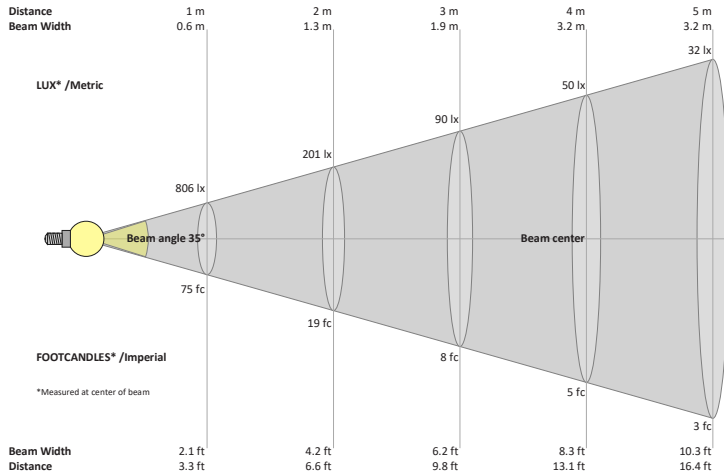

Beam Details

Available Colour Temperatures

ORDERING GUIDE

Example part number: **VBD-TR5-W-FG-24K-S**

MODEL	SERIES	DIFFUSER	COLOUR	TRIM COLOUR
VBD	TR5-W	FG	XXX	X
			24K 35K 27K 40K 30K 50K	S B G W

NOTES:
FG = Frosted Glass
S = Silver
G = Gold
B = Black
W = White

VBD-TR5-W (Clear Lens)

Model No.	VBD-TR5-W-L
Input Voltage	12V DC
Wattage	5W
Body Colour	Metallic Silver
Available Trim Color	Silver • White • Black • Gold
Diffuser Material	Clear Lens
Fixture Material	Aluminum
Beam Angle	35°
Rendering Index	CRI>90
IP Rating	IP20 (Damp Location)
Dimensions	49mm x 28.5mm (1.93" x 1.12")

Available Colour Temperatures

Beam Details

Beam Angle

ORDERING GUIDE

Example part number: **VBD-TR5-W-L-24K-S**

NOTES:

L = Clear Lens
 S = Silver
 G = Gold
 B = Black
 W = White

VBD-TR4-RGBW (Frosted Glass)

Model No.	VBD-TR4-RGBW-FG
Input Voltage	12V DC
Wattage	4W
Color Temperature	RGBW
Body Colour	Metallic Silver
Available Trim Color	Silver • White • Black • Gold
Diffuser Material	Frosted Glass
Fixture Material	Aluminum
Beam Angle	110°
Rendering Index	CRI>80
IP Rating	IP20 (Damp Location)
Dimensions	49mm x 28.5mm (1.93" x 1.12")