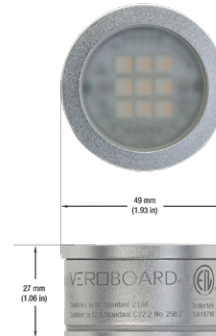

VBD-TR5-W (Frosted Glass)

Model No.	VBD-TR5-W-FG
Input Voltage	12V DC
Wattage	5W
Body Colour	Metallic Silver
Available Trim Color	Silver • White • Black • Gold
Diffuser Material	Frosted Glass
Fixture Material	Aluminum
Beam Angle	110°
Rendering Index	CRI>90
IP Rating	IP20 (Damp Location)
Dimensions	49mm x 28.5mm (1.93" x 1.12")

VBD-TR5-W (Clear Lens)

Model No.	VBD-TR5-W-L
Input Voltage	12V DC
Wattage	5W
Body Colour	Metallic Silver
Available Trim Color	Silver • White • Black • Gold
Diffuser Material	Clear Lens
Fixture Material	Aluminum
Beam Angle	35°
Rendering Index	CRI>90
IP Rating	IP20 (Damp Location)
Dimensions	49mm x 28.5mm (1.93" x 1.12")

Available Colour Temperatures

Beam Details

Beam Angle

ORDERING GUIDE

Example part number: **VBD-TR5-W-L-24K-S**

NOTES:

L = Clear Lens
 S = Silver
 G = Gold
 B = Black
 W = White

VBD-TR4-RGBW (Frosted Glass)

Model No.	VBD-TR4-RGBW-FG
Input Voltage	12V DC
Wattage	4W
Color Temperature	RGBW
Body Colour	Metallic Silver
Available Trim Color	Silver • White • Black • Gold
Diffuser Material	Frosted Glass
Fixture Material	Aluminum
Beam Angle	110°
Rendering Index	CRI>80
IP Rating	IP20 (Damp Location)
Dimensions	49mm x 28.5mm (1.93" x 1.12")