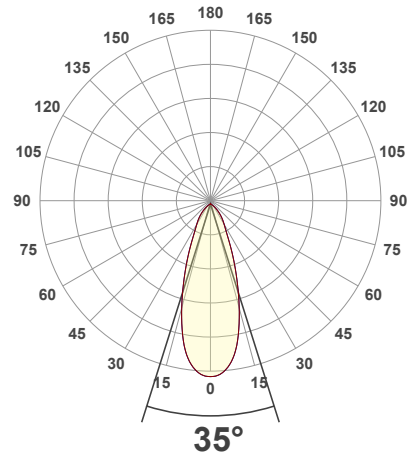

Name: _____

Company: _____

Phone: _____

Email: _____

VBD-MTR-14B Light Fixture 2.5" Round Recessed Downlight

SPECIFICATIONS

Model No.	VBD-MTR-14B
Trim Color	Black
Trim Material	Aluminum
Trim Shape	Round
Compatible Light Engines	VBD-TR5-W (2400K • 2700K • 3000K • 3500K • 4000K • 5000K) VBD-TR4-RGBW
Outer Diameter	98.1 mm (3.8")
Cut Size	64.83mm (2.5")
Depth	16mm (0.62")

Beam Details

Available Colour Temperatures

ORDERING GUIDE

Example part number: **VBD-TR5-W-FG-24K-S**

MODEL	SERIES	DIFFUSER	COLOUR	TRIM COLOUR
VBD	TR5-W	FG	XXX	X
			24K 35K 27K 40K 30K 50K	S B G W

NOTES:
FG = Frosted Glass
S = Silver
G = Gold
B = Black
W = White

VBD-TR5-W (Clear Lens)

Model No.	VBD-TR5-W-L
Input Voltage	12V DC
Wattage	5W
Body Colour	Metallic Silver
Available Trim Color	Silver • White • Black • Gold
Diffuser Material	Clear Lens
Fixture Material	Aluminum
Beam Angle	35°
Rendering Index	CRI>90
IP Rating	IP20 (Damp Location)
Dimensions	49mm x 28.5mm (1.93" x 1.12")

Available Colour Temperatures

Beam Details

Beam Angle

ORDERING GUIDE

Example part number: **VBD-TR5-W-L-24K-S**

NOTES:

L = Clear Lens
 S = Silver
 G = Gold
 B = Black
 W = White

VBD-TR4-RGBW (Frosted Glass)