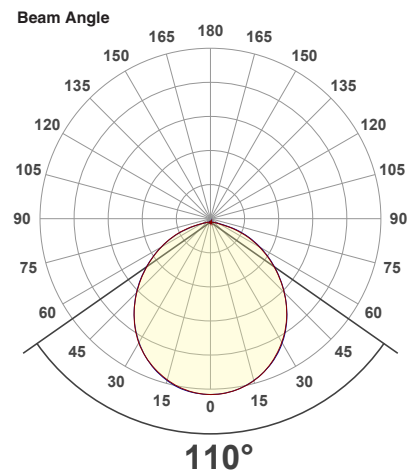

Name: _____

Company: _____

Phone: _____

Email: _____

VBD-MTR-14B Light Fixture 2.5" Round Recessed Downlight

SPECIFICATIONS

Model No.	VBD-MTR-14B
Trim Color	Black
Trim Material	Aluminum
Trim Shape	Round
Compatible Light Engines	VBD-TR5-W (2400K • 2700K • 3000K • 3500K • 4000K • 5000K) VBD-TR4-RGBW
Outer Diameter	98.1 mm (3.8")
Cut Size	64.83mm (2.5")
Depth	16mm (0.62")

VBD-TR5-W (Frosted Glass)

Model No.	VBD-TR5-W-FG
Input Voltage	12V DC
Wattage	5W
Body Colour	Metallic Silver
Available Trim Color	Silver • White • Black • Gold
Diffuser Material	Frosted Glass
Fixture Material	Aluminum
Beam Angle	110°
Rendering Index	CRI>90
IP Rating	IP20 (Damp Location)
Dimensions	49mm x 28.5mm (1.93" x 1.12")

Beam Details

Available Colour Temperatures

ORDERING GUIDE

Example part number: **VBD-TR5-W-FG-24K-S**

MODEL	SERIES	DIFFUSER	COLOUR	TRIM COLOUR
VBD	TR5-W	FG	XXX	X
			24K 35K 27K 40K 30K 50K	S B G W

NOTES:
FG = Frosted Glass
S = Silver
G = Gold
B = Black
W = White

VBD-TR5-W (Clear Lens)

Model No.	VBD-TR5-W-L
Input Voltage	12V DC
Wattage	5W
Body Colour	Metallic Silver
Available Trim Color	Silver • White • Black • Gold
Diffuser Material	Clear Lens
Fixture Material	Aluminum
Beam Angle	35°
Rendering Index	CRI>90
IP Rating	IP20 (Damp Location)
Dimensions	49mm x 28.5mm (1.93" x 1.12")