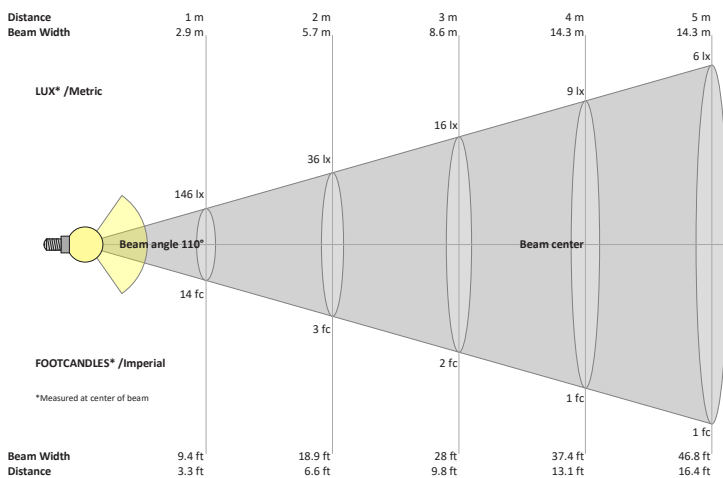

Name: _____

Company: _____

Phone: _____

Email: _____

VBD-MTR-14B Light Fixture 2.5" Round Recessed Downlight

SPECIFICATIONS

Model No.	VBD-MTR-14B
Trim Color	Black
Trim Material	Aluminum
Trim Shape	Round
Compatible Light Engines	VBD-TR5-W (2400K • 2700K • 3000K • 3500K • 4000K • 5000K) VBD-TR4-RGBW
Outer Diameter	98.1 mm (3.8")
Cut Size	64.83mm (2.5")
Depth	16mm (0.62")

VBD-TR5-W (Frosted Glass)

Model No.	VBD-TR5-W-FG
Input Voltage	12V DC
Wattage	5W
Body Colour	Metallic Silver
Available Trim Color	Silver • White • Black • Gold
Diffuser Material	Frosted Glass
Fixture Material	Aluminum
Beam Angle	110°
Rendering Index	CRI>90
IP Rating	IP20 (Damp Location)
Dimensions	49mm x 28.5mm (1.93" x 1.12")

Beam Details

Available Colour Temperatures

ORDERING GUIDE

Example part number: **VBD-TR5-W-FG-24K-S**

MODEL	SERIES	DIFFUSER	COLOUR	TRIM COLOUR
VBD	TR5-W	FG	XXX	X
			24K 35K 27K 40K 30K 50K	S B G W

NOTES:
FG = Frosted Glass
S = Silver
G = Gold
B = Black
W = White

VBD-TR5-W (Clear Lens)

Model No.	VBD-TR5-W-L
Input Voltage	12V DC
Wattage	5W
Body Colour	Metallic Silver
Available Trim Color	Silver • White • Black • Gold
Diffuser Material	Clear Lens
Fixture Material	Aluminum
Beam Angle	35°
Rendering Index	CRI>90
IP Rating	IP20 (Damp Location)
Dimensions	49mm x 28.5mm (1.93" x 1.12")