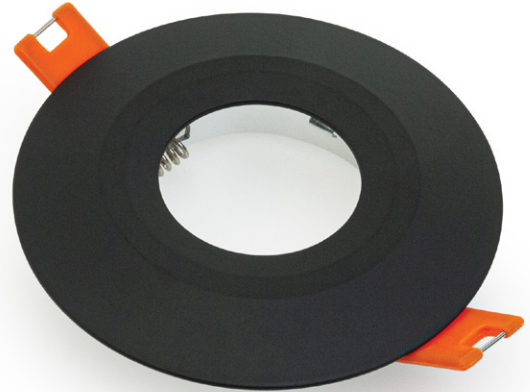

Name: _____

Company: _____

Phone: _____

Email: _____

VBD-MTR-14B Light Fixture 2.5" Round Recessed Downlight

SPECIFICATIONS

Model No.	VBD-MTR-14B
Trim Color	Black
Trim Material	Aluminum
Trim Shape	Round
Compatible Light Engines	VBD-TR5-W (2400K • 2700K • 3000K • 3500K • 4000K • 5000K) VBD-TR4-RGBW
Outer Diameter	98.1 mm (3.8")
Cut Size	64.83mm (2.5")
Depth	16mm (0.62")

SKU: 666561407445