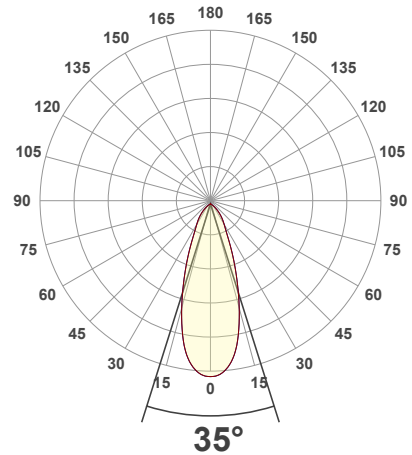

Name: _____

Company: _____

Phone: _____

Email: _____

VBD-MTR-12B Light Fixture 2.5" Square Recessed Downlight

SPECIFICATIONS

Model No.	VBD-MTR-12B
Trim Color	Black
Trim Material	Aluminum
Trim Shape	Square
Compatible Light Engines	VBD-TR5-W (2400K • 2700K • 3000K • 3500K • 4000K • 5000K) VBD-TR4-RGBW
Dimensions	95mm x 95 mm (3.75" x 3.75")
Cut Size	65.4mm (2.5")
Depth	22.25mm (0.87")

Beam Details

Available Colour Temperatures

ORDERING GUIDE

Example part number: **VBD-TR5-W-FG-24K-S**

MODEL	SERIES	DIFFUSER	COLOUR	TRIM COLOUR
VBD	TR5-W	FG	XXX	X
			24K 35K 27K 40K 30K 50K	S B G W

NOTES:
FG = Frosted Glass
S = Silver
G = Gold
B = Black
W = White

VBD-TR5-W (Clear Lens)

Model No.	VBD-TR5-W-L
Input Voltage	12V DC
Wattage	5W
Body Colour	Metallic Silver
Available Trim Color	Silver • White • Black • Gold
Diffuser Material	Clear Lens
Fixture Material	Aluminum
Beam Angle	35°
Rendering Index	CRI>90
IP Rating	IP20 (Damp Location)
Dimensions	49mm x 28.5mm (1.93" x 1.12")

Available Colour Temperatures

Beam Details

Beam Angle

ORDERING GUIDE

Example part number: **VBD-TR5-W-L-24K-S**

NOTES:

L = Clear Lens
S = Silver
G = Gold
B = Black
W = White

VBD-TR4-RGBW (Frosted Glass)