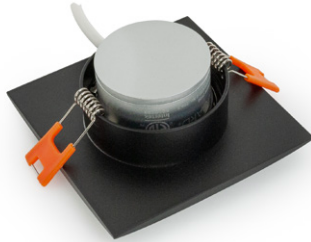

Name: _____

Company: _____

Phone: _____

Email: _____

VBD-MTR-12B Light Fixture 2.5" Square Recessed Downlight

SPECIFICATIONS

Model No.	VBD-MTR-12B
Trim Color	Black
Trim Material	Aluminum
Trim Shape	Square
Compatible Light Engines	VBD-TR5-W (2400K • 2700K • 3000K • 3500K • 4000K • 5000K) VBD-TR4-RGBW
Dimensions	95mm x 95 mm (3.75" x 3.75")
Cut Size	65.4mm (2.5")
Depth	22.25mm (0.87")

VBD-TR5-W (Frosted Glass)

Model No.	VBD-TR5-W-FG
Input Voltage	12V DC
Wattage	5W
Body Colour	Metallic Silver
Available Trim Color	Silver • White • Black • Gold
Diffuser Material	Frosted Glass
Fixture Material	Aluminum
Beam Angle	110°
Rendering Index	CRI>90
IP Rating	IP20 (Damp Location)
Dimensions	49mm x 28.5mm (1.93" x 1.12")

VBD-TR5-W (Clear Lens)

Model No.	VBD-TR5-W-L
Input Voltage	12V DC
Wattage	5W
Body Colour	Metallic Silver
Available Trim Color	Silver • White • Black • Gold
Diffuser Material	Clear Lens
Fixture Material	Aluminum
Beam Angle	35°
Rendering Index	CRI>90
IP Rating	IP20 (Damp Location)
Dimensions	49mm x 28.5mm (1.93" x 1.12")

Model No.	VBD-TR4-RGBW-FG
Input Voltage	12V DC
Wattage	4W
Color Temperature	RGBW
Body Colour	Metallic Silver
Available Trim Color	Silver • White • Black • Gold
Diffuser Material	Frosted Glass
Fixture Material	Aluminum
Beam Angle	110°
Rendering Index	CRI>80
IP Rating	IP20 (Damp Location)
Dimensions	49mm x 28.5mm (1.93" x 1.12")