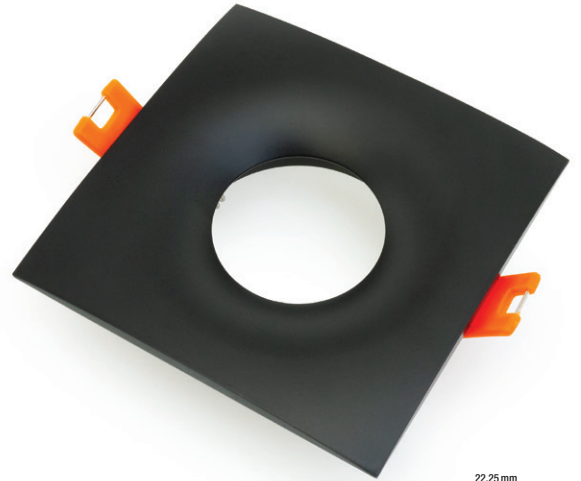

Name: _____

Company: _____

Phone: _____

Email: _____

VBD-MTR-12B Light Fixture 2.5" Square Recessed Downlight

SPECIFICATIONS

Model No.	VBD-MTR-12B
Trim Color	Black
Trim Material	Aluminum
Trim Shape	Square
Compatible Light Engines	VBD-TR5-W (2400K • 2700K • 3000K • 3500K • 4000K • 5000K) VBD-TR4-RGBW
Dimensions	95mm x 95 mm (3.75" x 3.75")
Cut Size	65.4mm (2.5")
Depth	22.25mm (0.87")

SKU: 666561407384