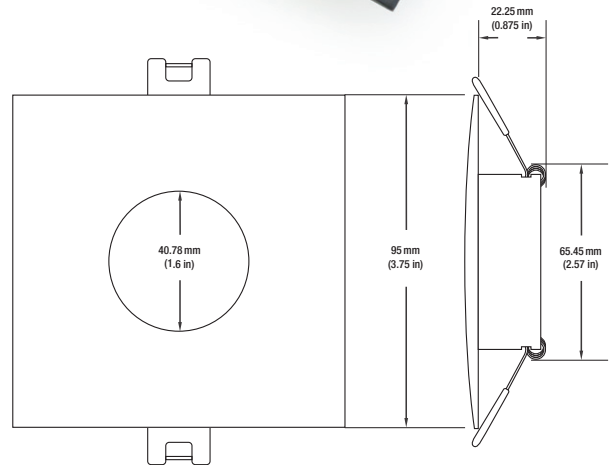

Name: _____

Company: _____

Phone: _____

Email: _____

VBD-MTR-12B Light Fixture 2.5" Square Recessed Downlight

SPECIFICATIONS

Model No.	VBD-MTR-12B
Trim Color	Black
Trim Material	Aluminum
Trim Shape	Square
Compatible Light Engines	VBD-TR5-W (2400K • 2700K • 3000K • 3500K • 4000K • 5000K) VBD-TR4-RGBW
Dimensions	95mm x 95 mm (3.75" x 3.75")
Cut Size	65.4mm (2.5")
Depth	22.25mm (0.87")

VBD-TR5-W (Frosted Glass)

Model No.	VBD-TR5-W-FG
Input Voltage	12V DC
Wattage	5W
Body Colour	Metallic Silver
Available Trim Color	Silver • White • Black • Gold
Diffuser Material	Frosted Glass
Fixture Material	Aluminum
Beam Angle	110°
Rendering Index	CRI>90
IP Rating	IP20 (Damp Location)
Dimensions	49mm x 28.5mm (1.93" x 1.12")

VBD-TR5-W (Clear Lens)

Model No.	VBD-TR5-W-L
Input Voltage	12V DC
Wattage	5W
Body Colour	Metallic Silver
Available Trim Color	Silver • White • Black • Gold
Diffuser Material	Clear Lens
Fixture Material	Aluminum
Beam Angle	35°
Rendering Index	CRI>90
IP Rating	IP20 (Damp Location)
Dimensions	49mm x 28.5mm (1.93" x 1.12")

Model No.	VBD-TR4-RGBW-FG
Input Voltage	12V DC
Wattage	4W
Color Temperature	RGBW
Body Colour	Metallic Silver
Available Trim Color	Silver • White • Black • Gold
Diffuser Material	Frosted Glass
Fixture Material	Aluminum
Beam Angle	110°
Rendering Index	CRI>80
IP Rating	IP20 (Damp Location)
Dimensions	49mm x 28.5mm (1.93" x 1.12")