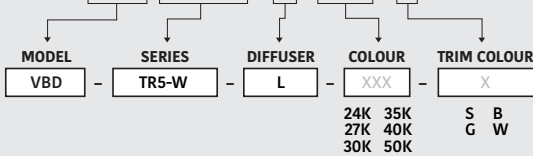

VBD-TR5-W (Clear Lens)

Model No.	VBD-TR5-W-L
Input Voltage	12V DC
Wattage	5W
Body Colour	Metallic Silver
Available Trim Color	Silver • White • Black • Gold
Diffuser Material	Clear Lens
Fixture Material	Aluminum
Beam Angle	35°
Rendering Index	CRI>90
IP Rating	IP20 (Damp Location)
Dimensions	49mm x 28.5mm (1.93" x 1.12")

Available Colour Temperatures

Beam Details

Beam Angle

ORDERING GUIDE

Example part number: **VBD-TR5-W-L-24K-S**

NOTES:

L = Clear Lens
S = Silver
G = Gold
B = Black
W = White

VBD-TR4-RGBW (Frosted Glass)

Model No.	VBD-TR4-RGBW-FG
Input Voltage	12V DC
Wattage	4W
Color Temperature	RGBW
Body Colour	Metallic Silver
Available Trim Color	Silver • White • Black • Gold
Diffuser Material	Frosted Glass
Fixture Material	Aluminum
Beam Angle	110°
Rendering Index	CRI>80
IP Rating	IP20 (Damp Location)
Dimensions	49mm x 28.5mm (1.93" x 1.12")

Beam Details

Beam Angle

ORDERING GUIDE

Example part number: **VBD-TR4-RGBW-FG-S**

NOTES:

FG = Frosted Glass
S = Silver
G = Gold
B = Black
W = White

AVAILABLE TRIM MODELS

 <p>MODEL No. VBD-MTR-1C</p>	 <p>MODEL No. VBD-MTR-1W</p>	 <p>MODEL No. VBD-MTR-13C</p>	 <p>MODEL No. VBD-MTR-13W</p>
 <p>MODEL No. VBD-MTR-13B</p>	 <p>MODEL No. VBD-MTR-12C</p>	 <p>MODEL No. VBD-MTR-12W</p>	 <p>MODEL No. VBD-MTR-12B</p>
 <p>MODEL No. VBD-MTR-11C</p>	 <p>MODEL No. VBD-MTR-11W</p>	 <p>MODEL No. VBD-MTR-11B</p>	 <p>MODEL No. VBD-MTR-9C</p>
 <p>MODEL No. VBD-MTR-9W</p>	 <p>MODEL No. VBD-MTR-9B</p>	 <p>MODEL No. VBD-MTR-7C</p>	 <p>MODEL No. VBD-MTR-7W</p>
 <p>MODEL No. VBD-MTR-14C</p>	 <p>MODEL No. VBD-MTR-14W</p>	 <p>MODEL No. VBD-MTR-14B</p>	 <p>MODEL No. VBD-MTR-2C</p>
 <p>MODEL No. VBD-MTR-2W</p>	 <p>MODEL No. VBD-MTR-8C</p>	 <p>MODEL No. VBD-MTR-8W</p>	 <p>MODEL No. VBD-MTR-8B</p>
 <p>MODEL No. VBD-MTR-5C</p>	 <p>MODEL No. VBD-MTR-5W</p>	 <p>MODEL No. VBD-MTR-6C</p>	 <p>MODEL No. VBD-MTR-6W</p>