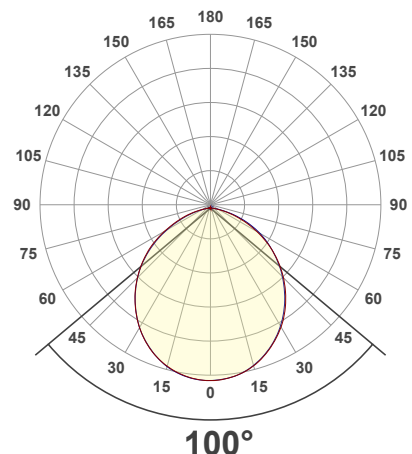

Beam Angle

ORDERING GUIDE

Example part number: **VBD-TR4-RGBW-FG-S**

NOTES:

FG = Frosted Glass
S = Silver
G = Gold
B = Black
W = White