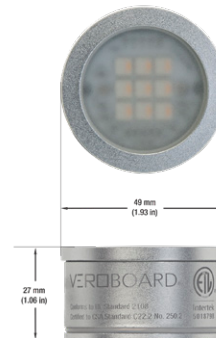

VBD-TR5-W (Frosted Glass)

Model No.	VBD-TR5-W-FG
Input Voltage	12V DC
Wattage	5W
Body Colour	Metallic Silver
Available Trim Color	Silver • White • Black • Gold
Diffuser Material	Frosted Glass
Fixture Material	Aluminum
Beam Angle	110°
Rendering Index	CRI>90
IP Rating	IP20 (Damp Location)
Dimensions	49mm x 28.5mm (1.93" x 1.12")

VBD-TR5-W (Clear Lens)

Model No.	VBD-TR5-W-L
Input Voltage	12V DC
Wattage	5W
Body Colour	Metallic Silver
Available Trim Color	Silver • White • Black • Gold
Diffuser Material	Clear Lens
Fixture Material	Aluminum
Beam Angle	35°
Rendering Index	CRI>90
IP Rating	IP20 (Damp Location)
Dimensions	49mm x 28.5mm (1.93" x 1.12")

Available Colour Temperatures

Beam Details

Beam Angle

ORDERING GUIDE

Example part number: **VBD-TR5-W-L-24K-S**

NOTES:

L = Clear Lens
S = Silver
G = Gold
B = Black
W = White

VBD-TR4-RGBW (Frosted Glass)

Model No.	VBD-TR4-RGBW-FG
Input Voltage	12V DC
Wattage	4W
Color Temperature	RGBW
Body Colour	Metallic Silver
Available Trim Color	Silver • White • Black • Gold
Diffuser Material	Frosted Glass
Fixture Material	Aluminum
Beam Angle	110°
Rendering Index	CRI>80
IP Rating	IP20 (Damp Location)
Dimensions	49mm x 28.5mm (1.93" x 1.12")