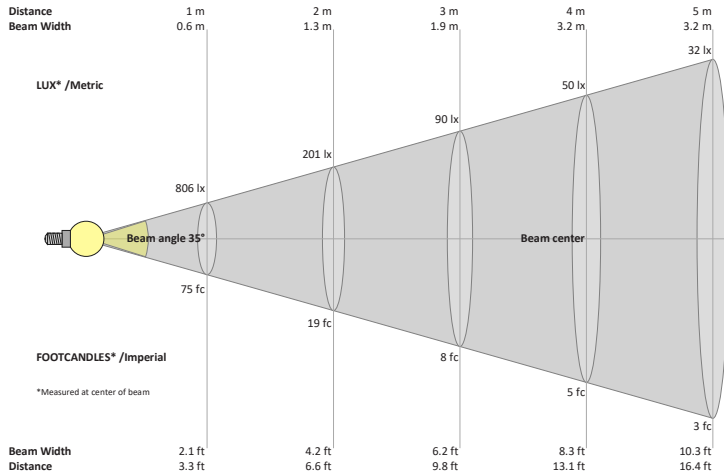

Beam Details

Available Colour Temperatures

ORDERING GUIDE

Example part number: **VBD-TR5-W-FG-24K-S**

MODEL	SERIES	DIFFUSER	COLOUR	TRIM COLOUR
VBD	TR5-W	FG	XXX	X
			24K 35K 27K 40K 30K 50K	S B G W

NOTES:
FG = Frosted Glass
S = Silver
G = Gold
B = Black
W = White

VBD-TR5-W (Clear Lens)

Model No.	VBD-TR5-W-L
Input Voltage	12V DC
Wattage	5W
Body Colour	Metallic Silver
Available Trim Color	Silver • White • Black • Gold
Diffuser Material	Clear Lens
Fixture Material	Aluminum
Beam Angle	35°
Rendering Index	CRI>90
IP Rating	IP20 (Damp Location)
Dimensions	49mm x 28.5mm (1.93" x 1.12")

Available Colour Temperatures

Beam Details

Beam Angle

ORDERING GUIDE

Example part number: **VBD-TR5-W-L-24K-S**

NOTES:

L = Clear Lens
S = Silver
G = Gold
B = Black
W = White

VBD-TR4-RGBW (Frosted Glass)

Model No.	VBD-TR4-RGBW-FG
Input Voltage	12V DC
Wattage	4W
Color Temperature	RGBW
Body Colour	Metallic Silver
Available Trim Color	Silver • White • Black • Gold
Diffuser Material	Frosted Glass
Fixture Material	Aluminum
Beam Angle	110°
Rendering Index	CRI>80
IP Rating	IP20 (Damp Location)
Dimensions	49mm x 28.5mm (1.93" x 1.12")