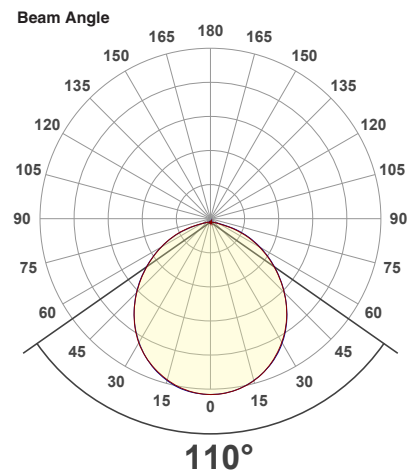

Name: _____

Company: _____

Phone: _____

Email: _____

VBD-MTR-12B Light Fixture 2.5" Square Recessed Downlight

SPECIFICATIONS

Model No.	VBD-MTR-12B
Trim Color	Black
Trim Material	Aluminum
Trim Shape	Square
Compatible Light Engines	VBD-TR5-W (2400K • 2700K • 3000K • 3500K • 4000K • 5000K) VBD-TR4-RGBW
Dimensions	95mm x 95 mm (3.75" x 3.75")
Cut Size	65.4mm (2.5")
Depth	22.25mm (0.87")

VBD-TR5-W (Frosted Glass)

Model No.	VBD-TR5-W-FG
Input Voltage	12V DC
Wattage	5W
Body Colour	Metallic Silver
Available Trim Color	Silver • White • Black • Gold
Diffuser Material	Frosted Glass
Fixture Material	Aluminum
Beam Angle	110°
Rendering Index	CRI>90
IP Rating	IP20 (Damp Location)
Dimensions	49mm x 28.5mm (1.93" x 1.12")

Beam Details

Available Colour Temperatures

ORDERING GUIDE

Example part number: **VBD-TR5-W-FG-24K-S**

MODEL	SERIES	DIFFUSER	COLOUR	TRIM COLOUR
VBD	TR5-W	FG	XXX	X
			24K 35K 27K 40K 30K 50K	S B G W

NOTES:
FG = Frosted Glass
S = Silver
G = Gold
B = Black
W = White

VBD-TR5-W (Clear Lens)

Model No.	VBD-TR5-W-L
Input Voltage	12V DC
Wattage	5W
Body Colour	Metallic Silver
Available Trim Color	Silver • White • Black • Gold
Diffuser Material	Clear Lens
Fixture Material	Aluminum
Beam Angle	35°
Rendering Index	CRI>90
IP Rating	IP20 (Damp Location)
Dimensions	49mm x 28.5mm (1.93" x 1.12")