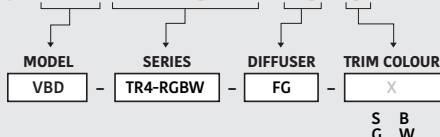

Available Colour Temperatures

Beam Details

Beam Angle

ORDERING GUIDE

Example part number: **VBD-TR5-W-L-24K-S**

NOTES:

L = Clear Lens
S = Silver
G = Gold
B = Black
W = White

VBD-TR4-RGBW (Frosted Glass)

Model No.	VBD-TR4-RGBW-FG
Input Voltage	12V DC
Wattage	4W
Color Temperature	RGBW
Body Colour	Metallic Silver
Available Trim Color	Silver • White • Black • Gold
Diffuser Material	Frosted Glass
Fixture Material	Aluminum
Beam Angle	110°
Rendering Index	CRI>80
IP Rating	IP20 (Damp Location)
Dimensions	49mm x 28.5mm (1.93" x 1.12")

Beam Details

Beam Angle

ORDERING GUIDE

Example part number: **VBD-TR4-RGBW-FG-S**

NOTES:

FG = Frosted Glass
S = Silver
G = Gold
B = Black
W = White

AVAILABLE TRIM MODELS

 <p>MODEL No. VBD-MTR-1C</p>	 <p>MODEL No. VBD-MTR-1W</p>	 <p>MODEL No. VBD-MTR-13C</p>	 <p>MODEL No. VBD-MTR-13W</p>
 <p>MODEL No. VBD-MTR-13B</p>	 <p>MODEL No. VBD-MTR-12C</p>	 <p>MODEL No. VBD-MTR-12W</p>	 <p>MODEL No. VBD-MTR-12B</p>
 <p>MODEL No. VBD-MTR-11C</p>	 <p>MODEL No. VBD-MTR-11W</p>	 <p>MODEL No. VBD-MTR-11B</p>	 <p>MODEL No. VBD-MTR-9C</p>
 <p>MODEL No. VBD-MTR-9W</p>	 <p>MODEL No. VBD-MTR-9B</p>	 <p>MODEL No. VBD-MTR-7C</p>	 <p>MODEL No. VBD-MTR-7W</p>
 <p>MODEL No. VBD-MTR-14C</p>	 <p>MODEL No. VBD-MTR-14W</p>	 <p>MODEL No. VBD-MTR-14B</p>	 <p>MODEL No. VBD-MTR-2C</p>
 <p>MODEL No. VBD-MTR-2W</p>	 <p>MODEL No. VBD-MTR-8C</p>	 <p>MODEL No. VBD-MTR-8W</p>	 <p>MODEL No. VBD-MTR-8B</p>
 <p>MODEL No. VBD-MTR-5C</p>	 <p>MODEL No. VBD-MTR-5W</p>	 <p>MODEL No. VBD-MTR-6C</p>	 <p>MODEL No. VBD-MTR-6W</p>