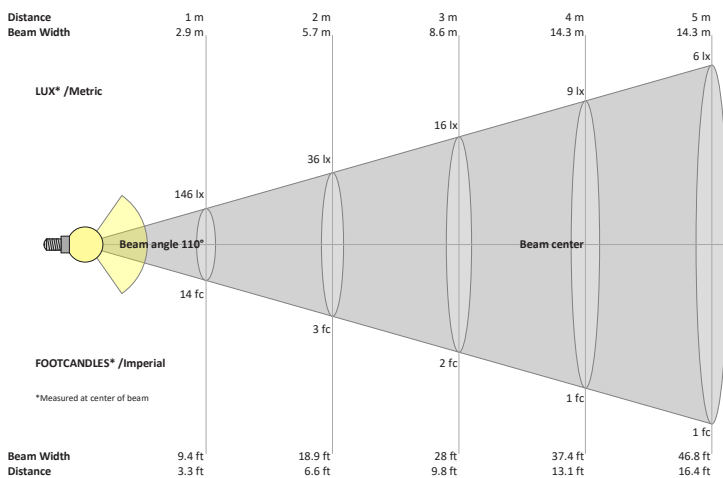

Name: _____

Company: _____

Phone: _____

Email: _____

VBD-MTR-12B Light Fixture 2.5" Square Recessed Downlight

SPECIFICATIONS

Model No.	VBD-MTR-12B
Trim Color	Black
Trim Material	Aluminum
Trim Shape	Square
Compatible Light Engines	VBD-TR5-W (2400K • 2700K • 3000K • 3500K • 4000K • 5000K) VBD-TR4-RGBW
Dimensions	95mm x 95 mm (3.75" x 3.75")
Cut Size	65.4mm (2.5")
Depth	22.25mm (0.87")

VBD-TR5-W (Frosted Glass)

Model No.	VBD-TR5-W-FG
Input Voltage	12V DC
Wattage	5W
Body Colour	Metallic Silver
Available Trim Color	Silver • White • Black • Gold
Diffuser Material	Frosted Glass
Fixture Material	Aluminum
Beam Angle	110°
Rendering Index	CRI>90
IP Rating	IP20 (Damp Location)
Dimensions	49mm x 28.5mm (1.93" x 1.12")

Beam Details

Available Colour Temperatures

ORDERING GUIDE

Example part number: **VBD-TR5-W-FG-24K-S**

MODEL	SERIES	DIFFUSER	COLOUR	TRIM COLOUR
VBD	TR5-W	FG	XXX	X
			24K 35K 27K 40K 30K 50K	S B G W

NOTES:
FG = Frosted Glass
S = Silver
G = Gold
B = Black
W = White

VBD-TR5-W (Clear Lens)

Model No.	VBD-TR5-W-L
Input Voltage	12V DC
Wattage	5W
Body Colour	Metallic Silver
Available Trim Color	Silver • White • Black • Gold
Diffuser Material	Clear Lens
Fixture Material	Aluminum
Beam Angle	35°
Rendering Index	CRI>90
IP Rating	IP20 (Damp Location)
Dimensions	49mm x 28.5mm (1.93" x 1.12")