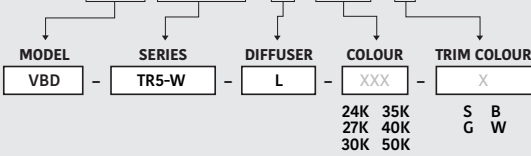

Beam Details

Available Colour Temperatures

ORDERING GUIDE

Example part number: **VBD-TR5-W-FG-24K-S**

MODEL: VBD - SERIES: TR5-W - DIFFUSER: FG - COLOUR: 24K - TRIM COLOUR: S

COLOUR options: 24K, 35K, 27K, 40K, 30K, 50K

TRIM COLOUR options: S (Silver), B (Black), G (Gold), W (White)

NOTES:
FG = Frosted Glass
S = Silver
G = Gold
B = Black
W = White

VBD-TR5-W (Clear Lens)

Model No.	VBD-TR5-W-L
Input Voltage	12V DC
Wattage	5W
Body Colour	Metallic Silver
Available Trim Color	Silver • White • Black • Gold
Diffuser Material	Clear Lens
Fixture Material	Aluminum
Beam Angle	35°
Rendering Index	CRI>90
IP Rating	IP20 (Damp Location)
Dimensions	49mm x 28.5mm (1.93" x 1.12")

Available Colour Temperatures

Beam Details

Beam Angle

ORDERING GUIDE

Example part number: **VBD-TR5-W-L-24K-S**

NOTES:

L = Clear Lens
S = Silver
G = Gold
B = Black
W = White

VBD-TR4-RGBW (Frosted Glass)

Model No.	VBD-TR4-RGBW-FG
Input Voltage	12V DC
Wattage	4W
Color Temperature	RGBW
Body Colour	Metallic Silver
Available Trim Color	Silver • White • Black • Gold
Diffuser Material	Frosted Glass
Fixture Material	Aluminum
Beam Angle	110°
Rendering Index	CRI>80
IP Rating	IP20 (Damp Location)
Dimensions	49mm x 28.5mm (1.93" x 1.12")