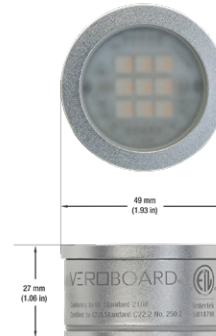

VBD-TR5-W (Frosted Glass)

Model No.	VBD-TR5-W-FG
Input Voltage	12V DC
Wattage	5W
Body Colour	Metallic Silver
Available Trim Color	Silver • White • Black • Gold
Diffuser Material	Frosted Glass
Fixture Material	Aluminum
Beam Angle	110°
Rendering Index	CRI>90
IP Rating	IP20 (Damp Location)
Dimensions	49mm x 28.5mm (1.93" x 1.12")

TRIM COLOUR options: S (Silver), B (Black), G (Gold), W (White)

NOTES:
FG = Frosted Glass
S = Silver
G = Gold
B = Black
W = White

VBD-TR5-W (Clear Lens)

Model No.	VBD-TR5-W-L
Input Voltage	12V DC
Wattage	5W
Body Colour	Metallic Silver
Available Trim Color	Silver • White • Black • Gold
Diffuser Material	Clear Lens
Fixture Material	Aluminum
Beam Angle	35°
Rendering Index	CRI>90
IP Rating	IP20 (Damp Location)
Dimensions	49mm x 28.5mm (1.93" x 1.12")

Available Colour Temperatures

Beam Details

Beam Angle

ORDERING GUIDE

Example part number: **VBD-TR5-W-L-24K-S**

NOTES:

L = Clear Lens
S = Silver
G = Gold
B = Black
W = White

VBD-TR4-RGBW (Frosted Glass)

Model No.	VBD-TR4-RGBW-FG
Input Voltage	12V DC
Wattage	4W
Color Temperature	RGBW
Body Colour	Metallic Silver
Available Trim Color	Silver • White • Black • Gold
Diffuser Material	Frosted Glass
Fixture Material	Aluminum
Beam Angle	110°
Rendering Index	CRI>80
IP Rating	IP20 (Damp Location)
Dimensions	49mm x 28.5mm (1.93" x 1.12")