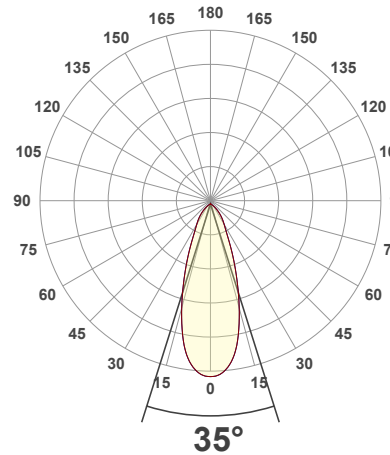

Beam Details

Available Colour Temperatures

ORDERING GUIDE

Example part number: **VBD-TR5-W-FG-24K-S**

MODEL: VBD - SERIES: TR5-W - DIFFUSER: FG - COLOUR: 24K - TRIM COLOUR: S

COLOUR options: 24K, 35K, 27K, 40K, 30K, 50K

TRIM COLOUR options: S (Silver), B (Black), G (Gold), W (White)

NOTES:
FG = Frosted Glass
S = Silver
G = Gold
B = Black
W = White

VBD-TR5-W (Clear Lens)

Model No.	VBD-TR5-W-L
Input Voltage	12V DC
Wattage	5W
Body Colour	Metallic Silver
Available Trim Color	Silver • White • Black • Gold
Diffuser Material	Clear Lens
Fixture Material	Aluminum
Beam Angle	35°
Rendering Index	CRI>90
IP Rating	IP20 (Damp Location)
Dimensions	49mm x 28.5mm (1.93" x 1.12")

Available Colour Temperatures

Beam Details

Beam Angle

ORDERING GUIDE

Example part number: **VBD-TR5-W-L-24K-S**

NOTES:

L = Clear Lens
S = Silver
G = Gold
B = Black
W = White

VBD-TR4-RGBW (Frosted Glass)