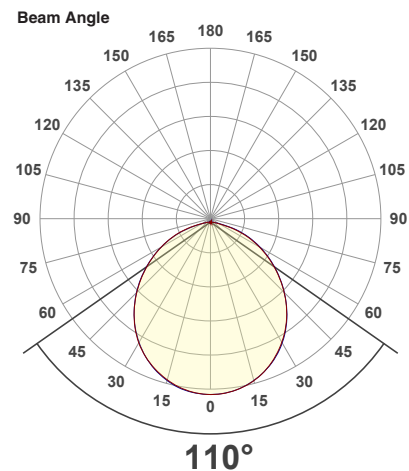

Name: _____

Company: _____

Phone: _____

Email: _____

VBD-MTR-11B Light Fixture 2.5" Round Recessed Downlight

SPECIFICATIONS

Model No.	VBD-MTR-11B
Trim Color	Black
Trim Material	Aluminum
Trim Shape	Round
Compatible Light Engines	VBD-TR5-W (2400K • 2700K • 3000K • 3500K • 4000K • 5000K) VBD-TR4-RGBW
Outer Diameter	94mm (3.7")
Cut Size	66mm (2.5")
Depth	17.14mm (0.67")

VBD-TR5-W (Frosted Glass)

Model No.	VBD-TR5-W-FG
Input Voltage	12V DC
Wattage	5W
Body Colour	Metallic Silver
Available Trim Color	Silver • White • Black • Gold
Diffuser Material	Frosted Glass
Fixture Material	Aluminum
Beam Angle	110°
Rendering Index	CRI>90
IP Rating	IP20 (Damp Location)
Dimensions	49mm x 28.5mm (1.93" x 1.12")

Beam Details

Available Colour Temperatures

ORDERING GUIDE

Example part number: **VBD-TR5-W-FG-24K-S**

MODEL: VBD - SERIES: TR5-W - DIFFUSER: FG - COLOUR: 24K - TRIM COLOUR: S

COLOUR options: 24K, 35K, 27K, 40K, 30K, 50K

Available Colour Temperatures

Beam Details

Beam Angle

ORDERING GUIDE

Example part number: **VBD-TR5-W-L-24K-S**

NOTES:

L = Clear Lens
S = Silver
G = Gold
B = Black
W = White

VBD-TR4-RGBW (Frosted Glass)