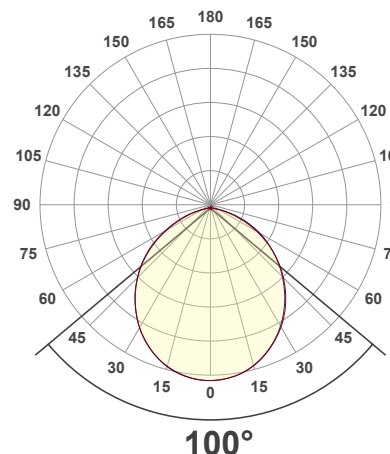

Beam Angle

ORDERING GUIDE

Example part number: **VBD-TR4-RGBW-FG-S**

NOTES:

FG = Frosted Glass
S = Silver
G = Gold
B = Black
W = White