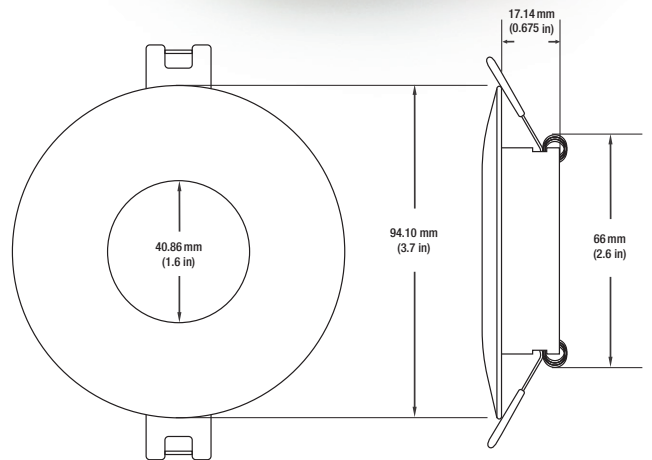

Name: _____

Company: _____

Phone: _____

Email: _____

VBD-MTR-11B Light Fixture 2.5" Round Recessed Downlight

SPECIFICATIONS

Model No.	VBD-MTR-11B
Trim Color	Black
Trim Material	Aluminum
Trim Shape	Round
Compatible Light Engines	VBD-TR5-W (2400K • 2700K • 3000K • 3500K • 4000K • 5000K) VBD-TR4-RGBW
Outer Diameter	94mm (3.7")
Cut Size	66mm (2.5")
Depth	17.14mm (0.67")

VBD-TR5-W (Frosted Glass)

Model No.	VBD-TR5-W-FG
Input Voltage	12V DC
Wattage	5W
Body Colour	Metallic Silver
Available Trim Color	Silver • White • Black • Gold
Diffuser Material	Frosted Glass
Fixture Material	Aluminum
Beam Angle	110°
Rendering Index	CRI>90
IP Rating	IP20 (Damp Location)
Dimensions	49mm x 28.5mm (1.93" x 1.12")

TRIM COLOUR options: S (Silver), B (Black), G (Gold), W (White)

NOTES:
FG = Frosted Glass
S = Silver
G = Gold
B = Black
W = White

VBD-TR5-W (Clear Lens)

Model No.	VBD-TR5-W-L
Input Voltage	12V DC
Wattage	5W
Body Colour	Metallic Silver
Available Trim Color	Silver • White • Black • Gold
Diffuser Material	Clear Lens
Fixture Material	Aluminum
Beam Angle	35°
Rendering Index	CRI>90
IP Rating	IP20 (Damp Location)
Dimensions	49mm x 28.5mm (1.93" x 1.12")

Model No.	VBD-TR4-RGBW-FG
Input Voltage	12V DC
Wattage	4W
Color Temperature	RGBW
Body Colour	Metallic Silver
Available Trim Color	Silver • White • Black • Gold
Diffuser Material	Frosted Glass
Fixture Material	Aluminum
Beam Angle	110°
Rendering Index	CRI>80
IP Rating	IP20 (Damp Location)
Dimensions	49mm x 28.5mm (1.93" x 1.12")