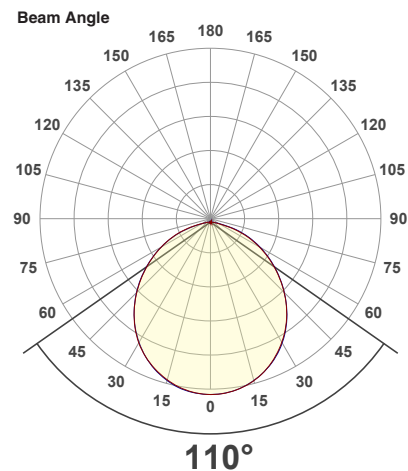

Available Colour Temperatures

ORDERING GUIDE

Example part number: **VBD-TR5-W-FG-24K-S**

MODEL	SERIES	DIFFUSER	COLOUR	TRIM COLOUR
VBD	TR5-W	FG	XXX	X
			24K 35K 27K 40K 30K 50K	S B G W

NOTES:
FG = Frosted Glass
S = Silver
G = Gold
B = Black
W = White