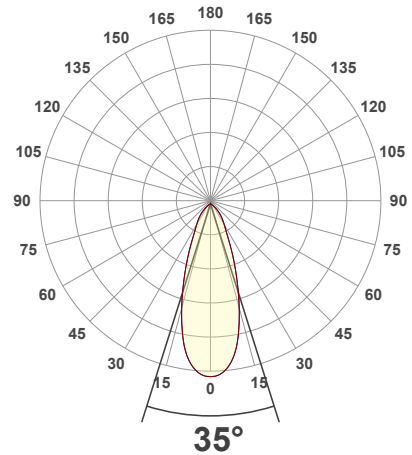

## VBD-TR5-W (Clear Lens)

Model No.	VBD-TR5-W-L
Input Voltage	12V DC
Wattage	5W
Body Colour	Metallic Silver
Available Trim Color	Silver • White • Black • Gold
Diffuser Material	Clear Lens
Fixture Material	Aluminum
Beam Angle	35°
Rendering Index	CRI>90
IP Rating	IP20 (Damp Location)
Dimensions	49mm x 28.5mm (1.93" x 1.12")

### Beam Details

### Beam Angle