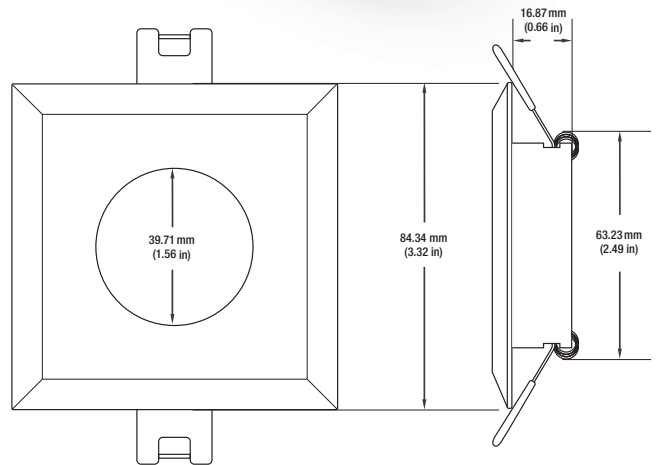

Features

- Widely used by interior designers.
- This VBD-MTR-9W light fixture is compatible to work with our VBD-TR Series Light engines.
- Contact us for more assistance and to know more about bulk orders.