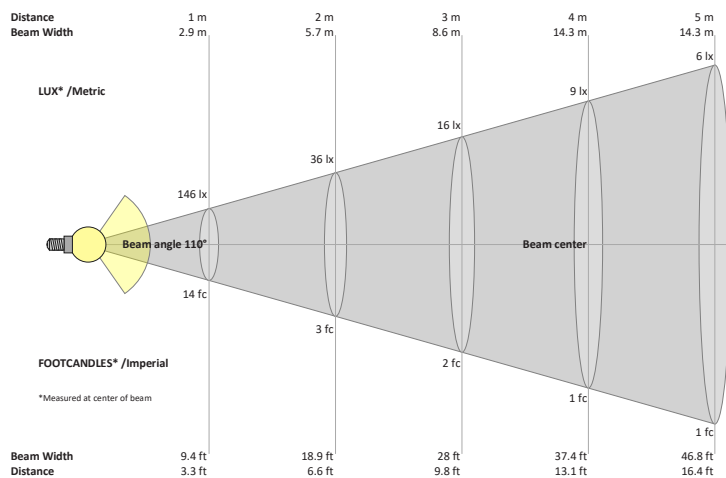

### VBD-TR5-W (Frosted Glass)

<b>Model No.</b>	VBD-TR5-W-FG
<b>Input Voltage</b>	12V DC
<b>Wattage</b>	5W
<b>Body Colour</b>	Metallic Silver
<b>Available Trim Color</b>	Silver • White • Black • Gold
<b>Diffuser Material</b>	Frosted Glass
<b>Fixture Material</b>	Aluminum
<b>Beam Angle</b>	110°
<b>Rendering Index</b>	CRI>90
<b>IP Rating</b>	IP20 (Damp Location)
<b>Dimensions</b>	49mm x 28.5mm (1.93" x 1.12")

#### Beam Details