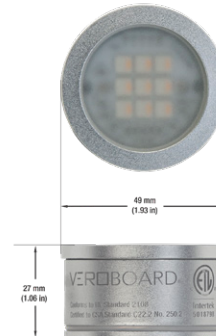

VBD-TR5-W (Clear Lens)

Model No.	VBD-TR5-W-L
Input Voltage	12V DC
Wattage	5W
Body Colour	Metallic Silver
Available Trim Color	Silver • White • Black • Gold
Diffuser Material	Clear Lens
Fixture Material	Aluminum
Beam Angle	35°
Rendering Index	CRI>90
IP Rating	IP20 (Damp Location)
Dimensions	49mm x 28.5mm (1.93" x 1.12")

Available Colour Temperatures

Beam Details

Beam Angle

ORDERING GUIDE

Example part number: **VBD-TR5-W-L-24K-S**

NOTES:

L = Clear Lens
S = Silver
G = Gold
B = Black
W = White

VBD-TR4-RGBW (Frosted Glass)

Model No.	VBD-TR4-RGBW-FG
Input Voltage	12V DC
Wattage	4W
Color Temperature	RGBW
Body Colour	Metallic Silver
Available Trim Color	Silver • White • Black • Gold
Diffuser Material	Frosted Glass
Fixture Material	Aluminum
Beam Angle	110°
Rendering Index	CRI>80
IP Rating	IP20 (Damp Location)
Dimensions	49mm x 28.5mm (1.93" x 1.12")

Beam Details

Beam Angle

ORDERING GUIDE

Example part number: **VBD-TR4-RGBW-FG-S**

NOTES:

FG = Frosted Glass
S = Silver
G = Gold
B = Black
W = White