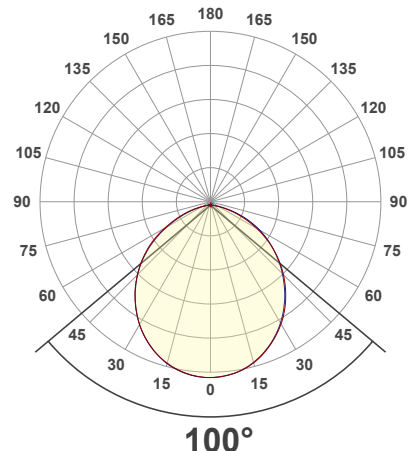

### Beam Angle

### NOTES:

L = Clear Lens  
S = Silver  
G = Gold  
B = Black  
W = White

### Beam Details