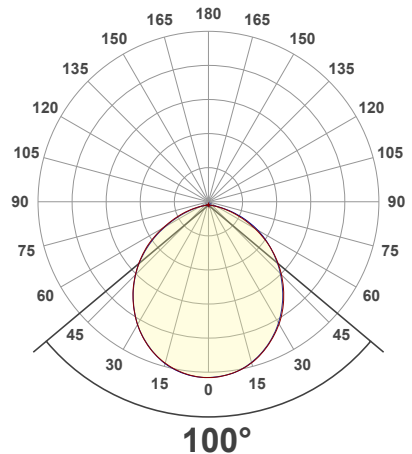

### Beam Angle

### NOTES:

L = Clear Lens  
S = Silver  
G = Gold  
B = Black  
W = White

### Beam Details