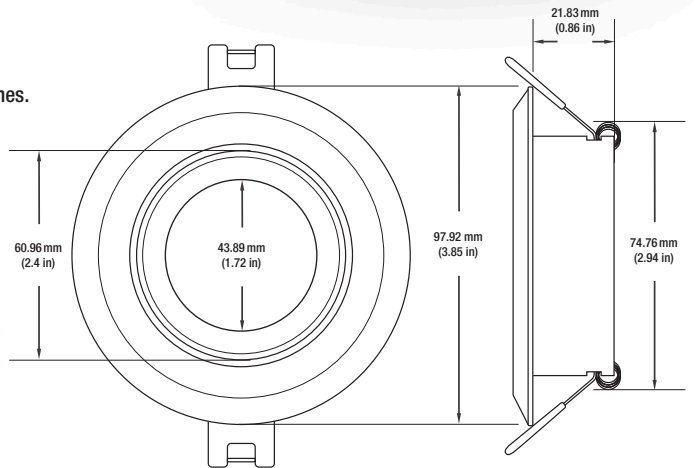

Features

- Widely used by interior designers.
- This VBD-MTR-6W light fixture is compatible to work with our VBD-TR Series Light engines.
- Contact us for more assistance and to know more about bulk orders.