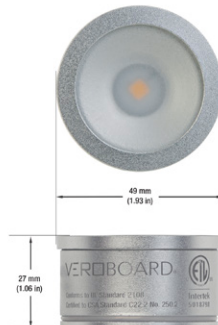

### SPECIFICATIONS

Model No.	VBD-MTR-6W
Trim Color	White
Trim Material	Aluminum
Trim Shape	Round
Compatible Light Engines	VBD-TR5-W (2400K • 2700K • 3000K • 3500K • 4000K • 5000K) VBD-TR4-RGBW
Outer Diameter	97.60mm (3.84")
Cut Size	74.76mm (3")
Depth	21.83mm (0.86")

### VBD-TR5-W (Frosted Glass)

Model No.	VBD-TR5-W-FG
Input Voltage	12V DC
Wattage	5W
Body Colour	Metallic Silver
Available Trim Color	Silver • White • Black • Gold
Diffuser Material	Frosted Glass
Fixture Material	Aluminum
Beam Angle	110°
Rendering Index	CRI>90
IP Rating	IP20 (Damp Location)
Dimensions	49mm x 28.5mm (1.93" x 1.12")