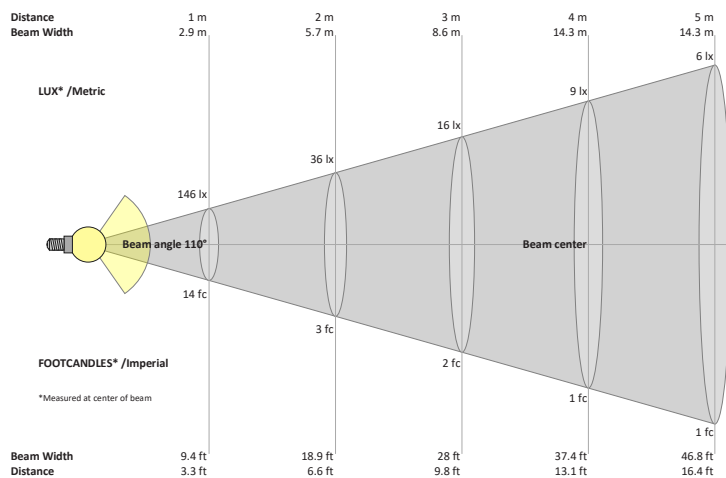

### SPECIFICATIONS

Model No.	VBD-MTR-6W
Trim Color	White
Trim Material	Aluminum
Trim Shape	Round
Compatible Light Engines	VBD-TR5-W (2400K • 2700K • 3000K • 3500K • 4000K • 5000K) VBD-TR4-RGBW
Outer Diameter	97.60mm (3.84")
Cut Size	74.76mm (3")
Depth	21.83mm (0.86")

### VBD-TR5-W (Frosted Glass)

Model No.	VBD-TR5-W-FG
Input Voltage	12V DC
Wattage	5W
Body Colour	Metallic Silver
Available Trim Color	Silver • White • Black • Gold
Diffuser Material	Frosted Glass
Fixture Material	Aluminum
Beam Angle	110°
Rendering Index	CRI>90
IP Rating	IP20 (Damp Location)
Dimensions	49mm x 28.5mm (1.93" x 1.12")

#### Beam Details