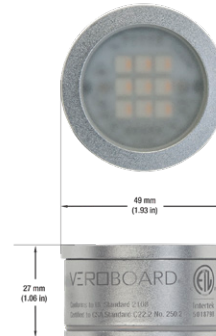

VBD-TR5-W (Clear Lens)

Model No.	VBD-TR5-W-L
Input Voltage	12V DC
Wattage	5W
Body Colour	Metallic Silver
Available Trim Color	Silver • White • Black • Gold
Diffuser Material	Clear Lens
Fixture Material	Aluminum
Beam Angle	35°
Rendering Index	CRI>90
IP Rating	IP20 (Damp Location)
Dimensions	49mm x 28.5mm (1.93" x 1.12")

Available Colour Temperatures

Beam Details

Beam Angle

ORDERING GUIDE

Example part number: **VBD-TR5-W-L-24K-S**

NOTES:

L = Clear Lens
S = Silver
G = Gold
B = Black
W = White

VBD-TR4-RGBW (Frosted Glass)

Model No.	VBD-TR4-RGBW-FG
Input Voltage	12V DC
Wattage	4W
Color Temperature	RGBW
Body Colour	Metallic Silver
Available Trim Color	Silver • White • Black • Gold
Diffuser Material	Frosted Glass
Fixture Material	Aluminum
Beam Angle	110°
Rendering Index	CRI>80
IP Rating	IP20 (Damp Location)
Dimensions	49mm x 28.5mm (1.93" x 1.12")

Beam Details

Beam Angle

ORDERING GUIDE

Example part number: **VBD-TR4-RGBW-FG-S**

NOTES:

FG = Frosted Glass
S = Silver
G = Gold
B = Black
W = White