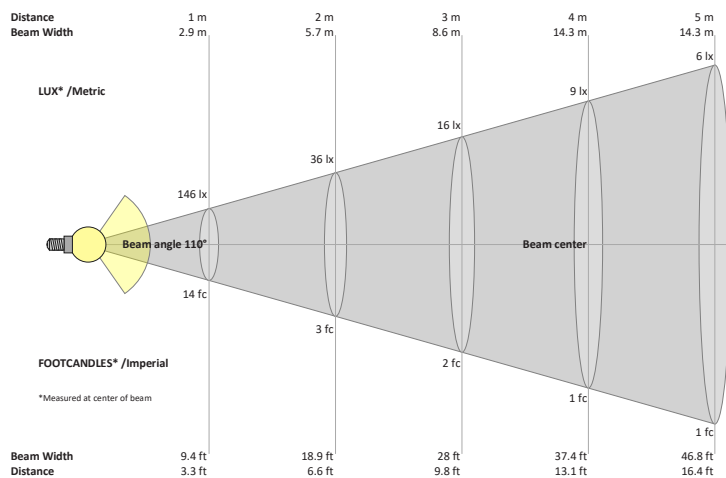

Name: _____

Company: _____

Phone: _____

Email: _____

VBD-MTR-5W Light Fixture 2.5" Round Recessed Downlight

SPECIFICATIONS

Model No.	VBD-MTR-5W
Trim Color	White
Trim Material	Aluminum
Trim Shape	Round
Compatible Light Engines	VBD-TR5-W (2400K • 2700K • 3000K • 3500K • 4000K • 5000K) VBD-TR4-RGBW
Outer Diameter	85mm (3.35")
Cut Size	66mm (2.5")
Depth	17mm (0.67")

VBD-TR5-W (Frosted Glass)

Model No.	VBD-TR5-W-FG
Input Voltage	12V DC
Wattage	5W
Body Colour	Metallic Silver
Available Trim Color	Silver • White • Black • Gold
Diffuser Material	Frosted Glass
Fixture Material	Aluminum
Beam Angle	110°
Rendering Index	CRI>90
IP Rating	IP20 (Damp Location)
Dimensions	49mm x 28.5mm (1.93" x 1.12")

Beam Details

Available Colour Temperatures

ORDERING GUIDE

Example part number: **VBD-TR5-W-FG-24K-S**

MODEL	SERIES	DIFFUSER	COLOUR	TRIM COLOUR
VBD	TR5-W	FG	XXX	X
			24K 35K 27K 40K 30K 50K	S B G W

NOTES:
 FG = Frosted Glass
 S = Silver
 G = Gold
 B = Black
 W = White

VBD-TR5-W (Clear Lens)

Model No.	VBD-TR5-W-L
Input Voltage	12V DC
Wattage	5W
Body Colour	Metallic Silver
Available Trim Color	Silver • White • Black • Gold
Diffuser Material	Clear Lens
Fixture Material	Aluminum
Beam Angle	35°
Rendering Index	CRI>90
IP Rating	IP20 (Damp Location)
Dimensions	49mm x 28.5mm (1.93" x 1.12")