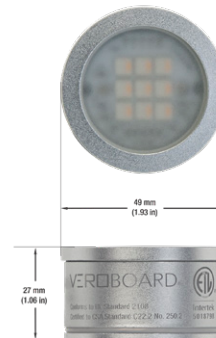

VBD-TR5-W (Frosted Glass)

Model No.	VBD-TR5-W-FG
Input Voltage	12V DC
Wattage	5W
Body Colour	Metallic Silver
Available Trim Color	Silver • White • Black • Gold
Diffuser Material	Frosted Glass
Fixture Material	Aluminum
Beam Angle	110°
Rendering Index	CRI>90
IP Rating	IP20 (Damp Location)
Dimensions	49mm x 28.5mm (1.93" x 1.12")

VBD-TR5-W (Clear Lens)

Model No.	VBD-TR5-W-L
Input Voltage	12V DC
Wattage	5W
Body Colour	Metallic Silver
Available Trim Color	Silver • White • Black • Gold
Diffuser Material	Clear Lens
Fixture Material	Aluminum
Beam Angle	35°
Rendering Index	CRI>90
IP Rating	IP20 (Damp Location)
Dimensions	49mm x 28.5mm (1.93" x 1.12")

Available Colour Temperatures

Beam Details

Beam Angle

ORDERING GUIDE

Example part number: **VBD-TR5-W-L-24K-S**

NOTES:

L = Clear Lens
S = Silver
G = Gold
B = Black
W = White

VBD-TR4-RGBW (Frosted Glass)

Model No.	VBD-TR4-RGBW-FG
Input Voltage	12V DC
Wattage	4W
Color Temperature	RGBW
Body Colour	Metallic Silver
Available Trim Color	Silver • White • Black • Gold
Diffuser Material	Frosted Glass
Fixture Material	Aluminum
Beam Angle	110°
Rendering Index	CRI>80
IP Rating	IP20 (Damp Location)
Dimensions	49mm x 28.5mm (1.93" x 1.12")