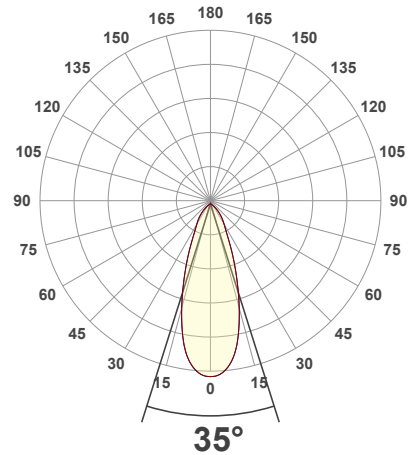

Name: _____

Company: _____

Phone: _____

Email: _____

VBD-MTR-5W Light Fixture 2.5" Round Recessed Downlight

SPECIFICATIONS

Model No.	VBD-MTR-5W
Trim Color	White
Trim Material	Aluminum
Trim Shape	Round
Compatible Light Engines	VBD-TR5-W (2400K • 2700K • 3000K • 3500K • 4000K • 5000K) VBD-TR4-RGBW
Outer Diameter	85mm (3.35")
Cut Size	66mm (2.5")
Depth	17mm (0.67")

Beam Details

Available Colour Temperatures

ORDERING GUIDE

Example part number: **VBD-TR5-W-FG-24K-S**

MODEL	SERIES	DIFFUSER	COLOUR	TRIM COLOUR
VBD	TR5-W	FG	XXX	X
			24K 35K 27K 40K 30K 50K	S B G W

NOTES:
 FG = Frosted Glass
 S = Silver
 G = Gold
 B = Black
 W = White

VBD-TR5-W (Clear Lens)

Model No.	VBD-TR5-W-L
Input Voltage	12V DC
Wattage	5W
Body Colour	Metallic Silver
Available Trim Color	Silver • White • Black • Gold
Diffuser Material	Clear Lens
Fixture Material	Aluminum
Beam Angle	35°
Rendering Index	CRI>90
IP Rating	IP20 (Damp Location)
Dimensions	49mm x 28.5mm (1.93" x 1.12")

Available Colour Temperatures

Beam Details

Beam Angle

ORDERING GUIDE

Example part number: **VBD-TR5-W-L-24K-S**

NOTES:

L = Clear Lens
S = Silver
G = Gold
B = Black
W = White

VBD-TR4-RGBW (Frosted Glass)