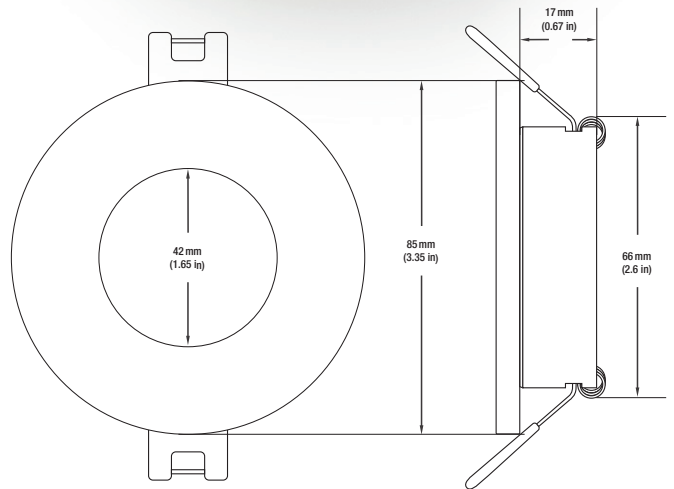

Name: _____

Company: _____

Phone: _____

Email: _____

VBD-MTR-5W Light Fixture 2.5" Round Recessed Downlight

SPECIFICATIONS

Model No.	VBD-MTR-5W
Trim Color	White
Trim Material	Aluminum
Trim Shape	Round
Compatible Light Engines	VBD-TR5-W (2400K • 2700K • 3000K • 3500K • 4000K • 5000K) VBD-TR4-RGBW
Outer Diameter	85mm (3.35")
Cut Size	66mm (2.5")
Depth	17mm (0.67")

VBD-TR5-W (Frosted Glass)

Model No.	VBD-TR5-W-FG
Input Voltage	12V DC
Wattage	5W
Body Colour	Metallic Silver
Available Trim Color	Silver • White • Black • Gold
Diffuser Material	Frosted Glass
Fixture Material	Aluminum
Beam Angle	110°
Rendering Index	CRI>90
IP Rating	IP20 (Damp Location)
Dimensions	49mm x 28.5mm (1.93" x 1.12")

VBD-TR5-W (Clear Lens)

Model No.	VBD-TR5-W-L
Input Voltage	12V DC
Wattage	5W
Body Colour	Metallic Silver
Available Trim Color	Silver • White • Black • Gold
Diffuser Material	Clear Lens
Fixture Material	Aluminum
Beam Angle	35°
Rendering Index	CRI>90
IP Rating	IP20 (Damp Location)
Dimensions	49mm x 28.5mm (1.93" x 1.12")

Model No.	VBD-TR4-RGBW-FG
Input Voltage	12V DC
Wattage	4W
Color Temperature	RGBW
Body Colour	Metallic Silver
Available Trim Color	Silver • White • Black • Gold
Diffuser Material	Frosted Glass
Fixture Material	Aluminum
Beam Angle	110°
Rendering Index	CRI>80
IP Rating	IP20 (Damp Location)
Dimensions	49mm x 28.5mm (1.93" x 1.12")