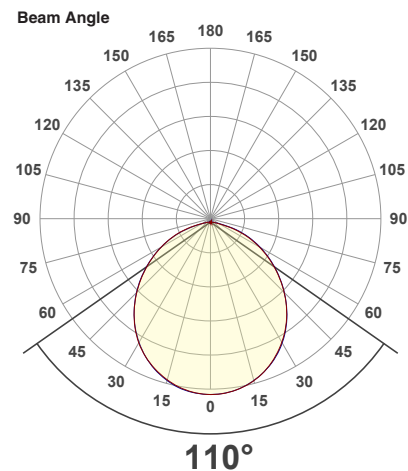

Name: _____

Company: _____

Phone: _____

Email: _____

VBD-MTR-5W Light Fixture 2.5" Round Recessed Downlight

SPECIFICATIONS

Model No.	VBD-MTR-5W
Trim Color	White
Trim Material	Aluminum
Trim Shape	Round
Compatible Light Engines	VBD-TR5-W (2400K • 2700K • 3000K • 3500K • 4000K • 5000K) VBD-TR4-RGBW
Outer Diameter	85mm (3.35")
Cut Size	66mm (2.5")
Depth	17mm (0.67")

VBD-TR5-W (Frosted Glass)

Model No.	VBD-TR5-W-FG
Input Voltage	12V DC
Wattage	5W
Body Colour	Metallic Silver
Available Trim Color	Silver • White • Black • Gold
Diffuser Material	Frosted Glass
Fixture Material	Aluminum
Beam Angle	110°
Rendering Index	CRI>90
IP Rating	IP20 (Damp Location)
Dimensions	49mm x 28.5mm (1.93" x 1.12")

Beam Details

Available Colour Temperatures

ORDERING GUIDE

Example part number: **VBD-TR5-W-FG-24K-S**

MODEL	SERIES	DIFFUSER	COLOUR	TRIM COLOUR
VBD	TR5-W	FG	XXX	X
			24K 35K 27K 40K 30K 50K	S B G W

NOTES:
 FG = Frosted Glass
 S = Silver
 G = Gold
 B = Black
 W = White

VBD-TR5-W (Clear Lens)

Model No.	VBD-TR5-W-L
Input Voltage	12V DC
Wattage	5W
Body Colour	Metallic Silver
Available Trim Color	Silver • White • Black • Gold
Diffuser Material	Clear Lens
Fixture Material	Aluminum
Beam Angle	35°
Rendering Index	CRI>90
IP Rating	IP20 (Damp Location)
Dimensions	49mm x 28.5mm (1.93" x 1.12")