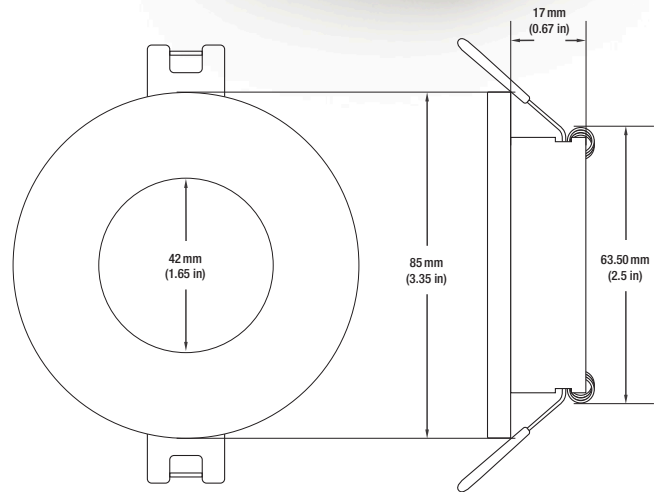

Name: _____

Company: _____

Phone: _____

Email: _____

VBD-MTR-5C Light Fixture 2.5" Round Recessed Downlight

SPECIFICATIONS

| | |
|---------------------------------|---------------------------------------------------------------------------|
| Model No. | VBD-MTR-5C |
| Trim Color | Polished Chrome |
| Trim Material | Aluminum |
| Trim Shape | Round |
| Compatible Light Engines | VBD-TR5-W (2400K • 2700K • 3000K • 3500K • 4000K • 5000K) VBD-TR4-RGBW |
| Outer Diameter | 85mm (3.35") |
| Cut Size | 63.5mm (2.5") |
| Depth | 17mm (0.67") |

VBD-TR5-W (Frosted Glass)

| | |
|-----------------------------|-------------------------------|
| Model No. | VBD-TR5-W-FG |
| Input Voltage | 12V DC |
| Wattage | 5W |
| Body Colour | Metallic Silver |
| Available Trim Color | Silver • White • Black • Gold |
| Diffuser Material | Frosted Glass |
| Fixture Material | Aluminum |
| Beam Angle | 110° |
| Rendering Index | CRI>90 |
| IP Rating | IP20 (Damp Location) |
| Dimensions | 49mm x 28.5mm (1.93" x 1.12") |

NOTES:
FG = Frosted Glass
S = Silver
G = Gold
B = Black
W = White

VBD-TR5-W (Clear Lens)

| | |
|----------------------|-------------------------------|
| Model No. | VBD-TR5-W-L |
| Input Voltage | 12V DC |
| Wattage | 5W |
| Body Colour | Metallic Silver |
| Available Trim Color | Silver • White • Black • Gold |
| Diffuser Material | Clear Lens |
| Fixture Material | Aluminum |
| Beam Angle | 35° |
| Rendering Index | CRI>90 |
| IP Rating | IP20 (Damp Location) |
| Dimensions | 49mm x 28.5mm (1.93" x 1.12") |