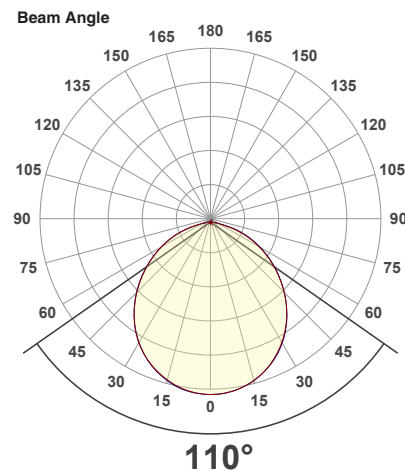

Available Colour Temperatures

ORDERING GUIDE

Example part number: **VBD-TR5-W-FG-24K-S**

MODEL	SERIES	DIFFUSER	COLOUR	TRIM COLOUR
VBD	TR5-W	FG	XXX	X
			24K 35K 27K 40K 30K 50K	S B G W

NOTES:
FG = Frosted Glass
S = Silver
G = Gold
B = Black
W = White