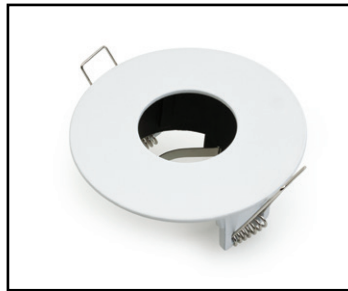

MODEL No. VBD-MTR-60T