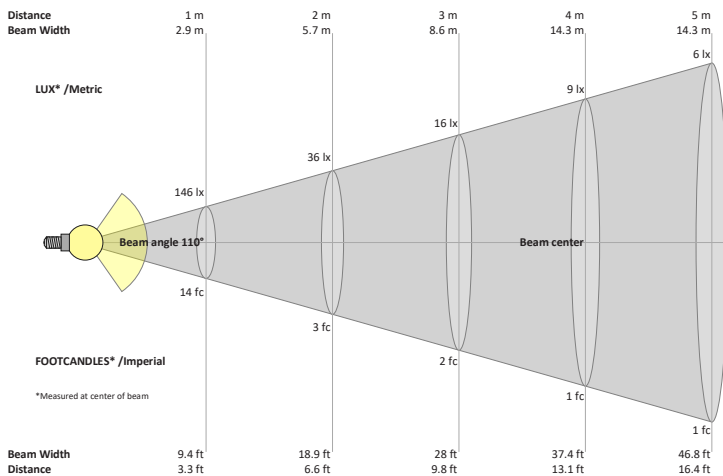

Beam Details