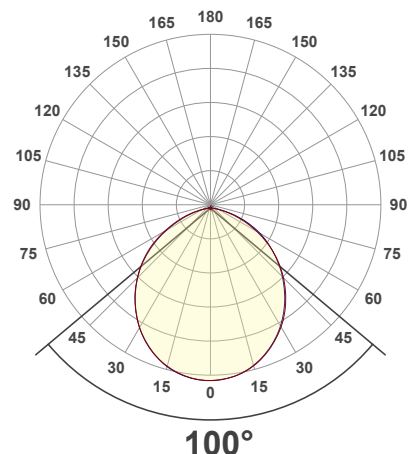

Beam Angle

ORDERING GUIDE

Example part number: **VBD-TR4-RGBW-FG-S**

NOTES:

FG = Frosted Glass
S = Silver
G = Gold
B = Black
W = White