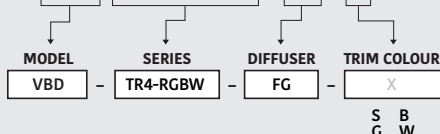

Available Colour Temperatures

Beam Details

Beam Angle

ORDERING GUIDE

Example part number: **VBD-TR5-W-L-24K-S**

NOTES:

L = Clear Lens
S = Silver
G = Gold
B = Black
W = White

VBD-TR4-RGBW (Frosted Glass)

| | |
|----------------------|-------------------------------|
| Model No. | VBD-TR4-RGBW-FG |
| Input Voltage | 12V DC |
| Wattage | 4W |
| Color Temperature | RGBW |
| Body Colour | Metallic Silver |
| Available Trim Color | Silver • White • Black • Gold |
| Diffuser Material | Frosted Glass |
| Fixture Material | Aluminum |
| Beam Angle | 110° |
| Rendering Index | CRI>80 |
| IP Rating | IP20 (Damp Location) |
| Dimensions | 49mm x 28.5mm (1.93" x 1.12") |

Beam Details

Beam Angle

ORDERING GUIDE

Example part number: **VBD-TR4-RGBW-FG-S**

NOTES:

FG = Frosted Glass
S = Silver
G = Gold
B = Black
W = White

AVAILABLE TRIM MODELS

| | | | |
|------------------------------------------------------------------------------------|-------------------------------------------------------------------------------------|--------------------------------------------------------------------------------------|---------------------------------------------------------------------------------------|
|  |  |  |  |
| MODEL No. VBD-MTR-1C | MODEL No. VBD-MTR-1W | MODEL No. VBD-MTR-13C | MODEL No. VBD-MTR-13W |
|  |  |  |  |
| MODEL No. VBD-MTR-13B | MODEL No. VBD-MTR-12C | MODEL No. VBD-MTR-12W | MODEL No. VBD-MTR-12B |
|  |  |  |  |
| MODEL No. VBD-MTR-11C | MODEL No. VBD-MTR-11W | MODEL No. VBD-MTR-11B | MODEL No. VBD-MTR-9C |
|  |  |  |  |
| MODEL No. VBD-MTR-9W | MODEL No. VBD-MTR-9B | MODEL No. VBD-MTR-7C | MODEL No. VBD-MTR-7W |
|  |  |  |  |
| MODEL No. VBD-MTR-14C | MODEL No. VBD-MTR-14W | MODEL No. VBD-MTR-14B | MODEL No. VBD-MTR-2C |
|  |  |  |  |
| MODEL No. VBD-MTR-2W | MODEL No. VBD-MTR-8C | MODEL No. VBD-MTR-8W | MODEL No. VBD-MTR-8B |
|  |  |  |  |
| MODEL No. VBD-MTR-5C | MODEL No. VBD-MTR-5W | MODEL No. VBD-MTR-6C | MODEL No. VBD-MTR-6W |