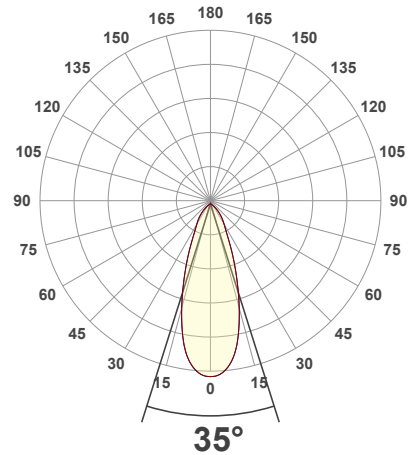

Name: _____

Company: _____

Phone: _____

Email: _____

VBD-MTR-5C Light Fixture 2.5" Round Recessed Downlight

SPECIFICATIONS

| | |
|---------------------------------|---------------------------------------------------------------------------|
| Model No. | VBD-MTR-5C |
| Trim Color | Polished Chrome |
| Trim Material | Aluminum |
| Trim Shape | Round |
| Compatible Light Engines | VBD-TR5-W (2400K • 2700K • 3000K • 3500K • 4000K • 5000K) VBD-TR4-RGBW |
| Outer Diameter | 85mm (3.35") |
| Cut Size | 63.5mm (2.5") |
| Depth | 17mm (0.67") |

Beam Details

Available Colour Temperatures

ORDERING GUIDE

Example part number: **VBD-TR5-W-FG-24K-S**

| | | | | |
|-------|--------|----------|-------------------------------|-------------|
| MODEL | SERIES | DIFFUSER | COLOUR | TRIM COLOUR |
| VBD | TR5-W | FG | XXX | X |
| | | | 24K 35K 27K 40K 30K 50K | S B G W |

NOTES:
FG = Frosted Glass
S = Silver
G = Gold
B = Black
W = White

VBD-TR5-W (Clear Lens)

| | |
|----------------------|-------------------------------|
| Model No. | VBD-TR5-W-L |
| Input Voltage | 12V DC |
| Wattage | 5W |
| Body Colour | Metallic Silver |
| Available Trim Color | Silver • White • Black • Gold |
| Diffuser Material | Clear Lens |
| Fixture Material | Aluminum |
| Beam Angle | 35° |
| Rendering Index | CRI>90 |
| IP Rating | IP20 (Damp Location) |
| Dimensions | 49mm x 28.5mm (1.93" x 1.12") |

Available Colour Temperatures

Beam Details

Beam Angle

ORDERING GUIDE

Example part number: **VBD-TR5-W-L-24K-S**

NOTES:

L = Clear Lens
S = Silver
G = Gold
B = Black
W = White

VBD-TR4-RGBW (Frosted Glass)