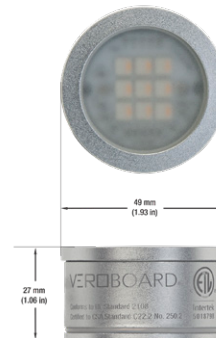

VBD-TR5-W (Frosted Glass)

| | |
|-----------------------------|-------------------------------|
| Model No. | VBD-TR5-W-FG |
| Input Voltage | 12V DC |
| Wattage | 5W |
| Body Colour | Metallic Silver |
| Available Trim Color | Silver • White • Black • Gold |
| Diffuser Material | Frosted Glass |
| Fixture Material | Aluminum |
| Beam Angle | 110° |
| Rendering Index | CRI>90 |
| IP Rating | IP20 (Damp Location) |
| Dimensions | 49mm x 28.5mm (1.93" x 1.12") |

NOTES:
FG = Frosted Glass
S = Silver
G = Gold
B = Black
W = White

VBD-TR5-W (Clear Lens)

| | |
|----------------------|-------------------------------|
| Model No. | VBD-TR5-W-L |
| Input Voltage | 12V DC |
| Wattage | 5W |
| Body Colour | Metallic Silver |
| Available Trim Color | Silver • White • Black • Gold |
| Diffuser Material | Clear Lens |
| Fixture Material | Aluminum |
| Beam Angle | 35° |
| Rendering Index | CRI>90 |
| IP Rating | IP20 (Damp Location) |
| Dimensions | 49mm x 28.5mm (1.93" x 1.12") |

Available Colour Temperatures

Beam Details

Beam Angle

ORDERING GUIDE

Example part number: **VBD-TR5-W-L-24K-S**

NOTES:

L = Clear Lens
S = Silver
G = Gold
B = Black
W = White

VBD-TR4-RGBW (Frosted Glass)

| | |
|----------------------|-------------------------------|
| Model No. | VBD-TR4-RGBW-FG |
| Input Voltage | 12V DC |
| Wattage | 4W |
| Color Temperature | RGBW |
| Body Colour | Metallic Silver |
| Available Trim Color | Silver • White • Black • Gold |
| Diffuser Material | Frosted Glass |
| Fixture Material | Aluminum |
| Beam Angle | 110° |
| Rendering Index | CRI>80 |
| IP Rating | IP20 (Damp Location) |
| Dimensions | 49mm x 28.5mm (1.93" x 1.12") |