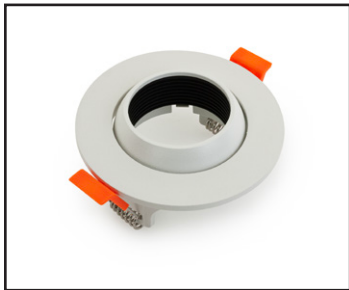

MODEL No. VBD-MTR-81W