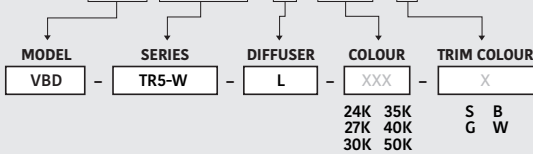

Available Colour Temperatures

Beam Details

Beam Angle

ORDERING GUIDE

Example part number: **VBD-TR5-W-L-24K-S**

NOTES:

L = Clear Lens
 S = Silver
 G = Gold
 B = Black
 W = White

VBD-TR4-RGBW (Frosted Glass)

Model No.	VBD-TR4-RGBW-FG
Input Voltage	12V DC
Wattage	4W
Color Temperature	RGBW
Body Colour	Metallic Silver
Available Trim Color	Silver • White • Black • Gold
Diffuser Material	Frosted Glass
Fixture Material	Aluminum
Beam Angle	110°
Rendering Index	CRI>80
IP Rating	IP20 (Damp Location)
Dimensions	49mm x 28.5mm (1.93" x 1.12")

Beam Details

Beam Angle

ORDERING GUIDE

Example part number: **VBD-TR4-RGBW-FG-S**

NOTES:

FG = Frosted Glass
 S = Silver
 G = Gold
 B = Black
 W = White

AVAILABLE TRIM MODELS

MODEL No. VBD-MTR-1C