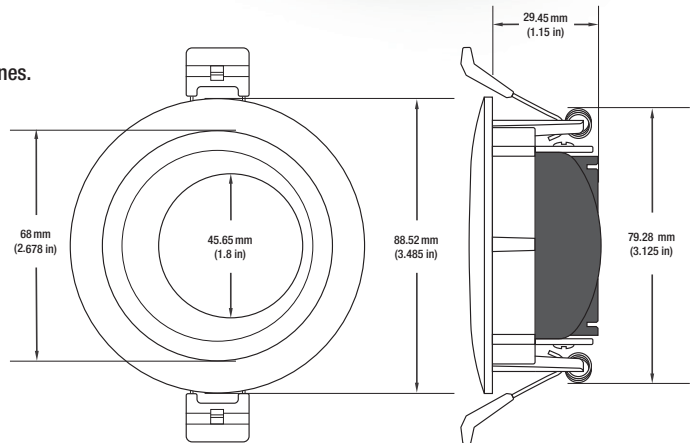

Name: _____

Company: _____

Phone: _____

Email: _____

VBD-MTR-16W Light Fixture 3" Round Recessed Downlight

SPECIFICATIONS

Model No.	VBD-MTR-16W
Trim Color	White
Trim Material	Aluminum
Trim Shape	Round
Compatible Light Engines	VBD-TR5-W (2400K • 2700K • 3000K • 3500K • 4000K • 5000K) VBD-TR4-RGBW
Outer Diameter	88.52mm (3.48")
Cut Size	79.28mm (3")
Depth	29.45mm (1.15")

VBD-TR5-W (Frosted Glass)

Model No.	VBD-TR5-W-FG
Input Voltage	12V DC
Wattage	5W
Body Colour	Metallic Silver
Available Trim Color	Silver • White • Black • Gold
Diffuser Material	Frosted Glass
Fixture Material	Aluminum
Beam Angle	110°
Rendering Index	CRI>90
IP Rating	IP20 (Damp Location)
Dimensions	49mm x 28.5mm (1.93" x 1.12")

VBD-TR5-W (Clear Lens)

Model No.	VBD-TR5-W-L
Input Voltage	12V DC
Wattage	5W
Body Colour	Metallic Silver
Available Trim Color	Silver • White • Black • Gold
Diffuser Material	Clear Lens
Fixture Material	Aluminum
Beam Angle	35°
Rendering Index	CRI>90
IP Rating	IP20 (Damp Location)
Dimensions	49mm x 28.5mm (1.93" x 1.12")

Model No.	VBD-TR4-RGBW-FG
Input Voltage	12V DC
Wattage	4W
Color Temperature	RGBW
Body Colour	Metallic Silver
Available Trim Color	Silver • White • Black • Gold
Diffuser Material	Frosted Glass
Fixture Material	Aluminum
Beam Angle	110°
Rendering Index	CRI>80
IP Rating	IP20 (Damp Location)
Dimensions	49mm x 28.5mm (1.93" x 1.12")