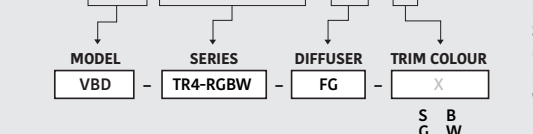

Available Colour Temperatures

Beam Details

Beam Angle

ORDERING GUIDE

Example part number: **VBD-TR5-W-L-24K-S**

NOTES:

L = Clear Lens
 S = Silver
 G = Gold
 B = Black
 W = White

VBD-TR4-RGBW (Frosted Glass)

Model No.	VBD-TR4-RGBW-FG
Input Voltage	12V DC
Wattage	4W
Color Temperature	RGBW
Body Colour	Metallic Silver
Available Trim Color	Silver • White • Black • Gold
Diffuser Material	Frosted Glass
Fixture Material	Aluminum
Beam Angle	110°
Rendering Index	CRI>80
IP Rating	IP20 (Damp Location)
Dimensions	49mm x 28.5mm (1.93" x 1.12")

Beam Details

Beam Angle

ORDERING GUIDE

Example part number: **VBD-TR4-RGBW-FG-S**

NOTES:

FG = Frosted Glass
 S = Silver
 G = Gold
 B = Black
 W = White

AVAILABLE TRIM MODELS

MODEL No. VBD-MTR-1C