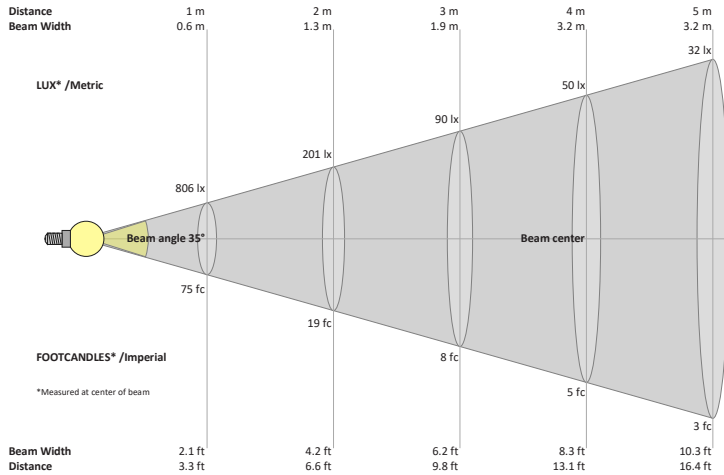

Name: _____

Company: _____

Phone: _____

Email: _____

VBD-MTR-16W Light Fixture 3" Round Recessed Downlight

SPECIFICATIONS

Model No.	VBD-MTR-16W
Trim Color	White
Trim Material	Aluminum
Trim Shape	Round
Compatible Light Engines	VBD-TR5-W (2400K • 2700K • 3000K • 3500K • 4000K • 5000K) VBD-TR4-RGBW
Outer Diameter	88.52mm (3.48")
Cut Size	79.28mm (3")
Depth	29.45mm (1.15")

Beam Details

Available Colour Temperatures

ORDERING GUIDE

Example part number: **VBD-TR5-W-FG-24K-S**

MODEL	SERIES	DIFFUSER	COLOUR	TRIM COLOUR
VBD	TR5-W	FG	XXX	X
			24K 35K 27K 40K 30K 50K	S B G W

NOTES:
FG = Frosted Glass
S = Silver
G = Gold
B = Black
W = White

VBD-TR5-W (Clear Lens)

Model No.	VBD-TR5-W-L
Input Voltage	12V DC
Wattage	5W
Body Colour	Metallic Silver
Available Trim Color	Silver • White • Black • Gold
Diffuser Material	Clear Lens
Fixture Material	Aluminum
Beam Angle	35°
Rendering Index	CRI>90
IP Rating	IP20 (Damp Location)
Dimensions	49mm x 28.5mm (1.93" x 1.12")

Available Colour Temperatures

Beam Details

Beam Angle

ORDERING GUIDE

Example part number: **VBD-TR5-W-L-24K-S**

NOTES:

L = Clear Lens
 S = Silver
 G = Gold
 B = Black
 W = White

VBD-TR4-RGBW (Frosted Glass)