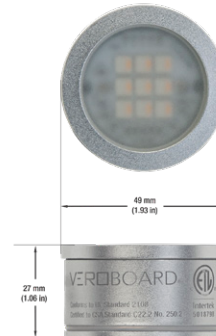

VBD-TR5-W (Frosted Glass)

Model No.	VBD-TR5-W-FG
Input Voltage	12V DC
Wattage	5W
Body Colour	Metallic Silver
Available Trim Color	Silver • White • Black • Gold
Diffuser Material	Frosted Glass
Fixture Material	Aluminum
Beam Angle	110°
Rendering Index	CRI>90
IP Rating	IP20 (Damp Location)
Dimensions	49mm x 28.5mm (1.93" x 1.12")

VBD-TR5-W (Clear Lens)

Model No.	VBD-TR5-W-L
Input Voltage	12V DC
Wattage	5W
Body Colour	Metallic Silver
Available Trim Color	Silver • White • Black • Gold
Diffuser Material	Clear Lens
Fixture Material	Aluminum
Beam Angle	35°
Rendering Index	CRI>90
IP Rating	IP20 (Damp Location)
Dimensions	49mm x 28.5mm (1.93" x 1.12")

Available Colour Temperatures

Beam Details

Beam Angle

ORDERING GUIDE

Example part number: **VBD-TR5-W-L-24K-S**

NOTES:

L = Clear Lens
 S = Silver
 G = Gold
 B = Black
 W = White

VBD-TR4-RGBW (Frosted Glass)

Model No.	VBD-TR4-RGBW-FG
Input Voltage	12V DC
Wattage	4W
Color Temperature	RGBW
Body Colour	Metallic Silver
Available Trim Color	Silver • White • Black • Gold
Diffuser Material	Frosted Glass
Fixture Material	Aluminum
Beam Angle	110°
Rendering Index	CRI>80
IP Rating	IP20 (Damp Location)
Dimensions	49mm x 28.5mm (1.93" x 1.12")