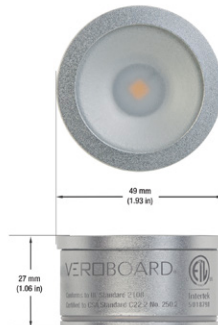

Name: _____

Company: _____

Phone: _____

Email: _____

VBD-MTR-16W Light Fixture 3" Round Recessed Downlight

SPECIFICATIONS

Model No.	VBD-MTR-16W
Trim Color	White
Trim Material	Aluminum
Trim Shape	Round
Compatible Light Engines	VBD-TR5-W (2400K • 2700K • 3000K • 3500K • 4000K • 5000K) VBD-TR4-RGBW
Outer Diameter	88.52mm (3.48")
Cut Size	79.28mm (3")
Depth	29.45mm (1.15")

VBD-TR5-W (Frosted Glass)

Model No.	VBD-TR5-W-FG
Input Voltage	12V DC
Wattage	5W
Body Colour	Metallic Silver
Available Trim Color	Silver • White • Black • Gold
Diffuser Material	Frosted Glass
Fixture Material	Aluminum
Beam Angle	110°
Rendering Index	CRI>90
IP Rating	IP20 (Damp Location)
Dimensions	49mm x 28.5mm (1.93" x 1.12")

VBD-TR5-W (Clear Lens)

Model No.	VBD-TR5-W-L
Input Voltage	12V DC
Wattage	5W
Body Colour	Metallic Silver
Available Trim Color	Silver • White • Black • Gold
Diffuser Material	Clear Lens
Fixture Material	Aluminum
Beam Angle	35°
Rendering Index	CRI>90
IP Rating	IP20 (Damp Location)
Dimensions	49mm x 28.5mm (1.93" x 1.12")

Model No.	VBD-TR4-RGBW-FG
Input Voltage	12V DC
Wattage	4W
Color Temperature	RGBW
Body Colour	Metallic Silver
Available Trim Color	Silver • White • Black • Gold
Diffuser Material	Frosted Glass
Fixture Material	Aluminum
Beam Angle	110°
Rendering Index	CRI>80
IP Rating	IP20 (Damp Location)
Dimensions	49mm x 28.5mm (1.93" x 1.12")