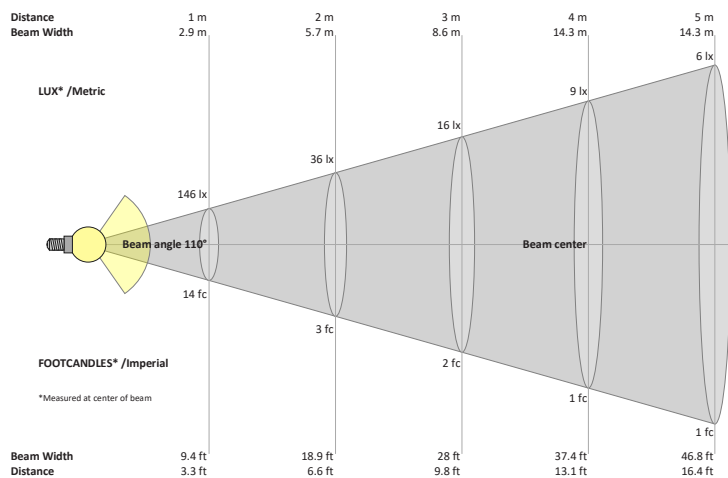

Name: _____

Company: _____

Phone: _____

Email: _____

VBD-MTR-16W Light Fixture 3" Round Recessed Downlight

SPECIFICATIONS

Model No.	VBD-MTR-16W
Trim Color	White
Trim Material	Aluminum
Trim Shape	Round
Compatible Light Engines	VBD-TR5-W (2400K • 2700K • 3000K • 3500K • 4000K • 5000K) VBD-TR4-RGBW
Outer Diameter	88.52mm (3.48")
Cut Size	79.28mm (3")
Depth	29.45mm (1.15")

VBD-TR5-W (Frosted Glass)

Model No.	VBD-TR5-W-FG
Input Voltage	12V DC
Wattage	5W
Body Colour	Metallic Silver
Available Trim Color	Silver • White • Black • Gold
Diffuser Material	Frosted Glass
Fixture Material	Aluminum
Beam Angle	110°
Rendering Index	CRI>90
IP Rating	IP20 (Damp Location)
Dimensions	49mm x 28.5mm (1.93" x 1.12")

Beam Details

Available Colour Temperatures

ORDERING GUIDE

Example part number: **VBD-TR5-W-FG-24K-S**

MODEL	SERIES	DIFFUSER	COLOUR	TRIM COLOUR
VBD	TR5-W	FG	XXX	X
			24K 35K 27K 40K 30K 50K	S B G W

NOTES:
FG = Frosted Glass
S = Silver
G = Gold
B = Black
W = White

VBD-TR5-W (Clear Lens)

Model No.	VBD-TR5-W-L
Input Voltage	12V DC
Wattage	5W
Body Colour	Metallic Silver
Available Trim Color	Silver • White • Black • Gold
Diffuser Material	Clear Lens
Fixture Material	Aluminum
Beam Angle	35°
Rendering Index	CRI>90
IP Rating	IP20 (Damp Location)
Dimensions	49mm x 28.5mm (1.93" x 1.12")