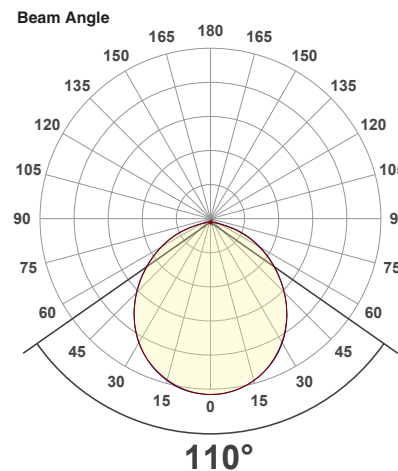

Name: _____

Company: _____

Phone: _____

Email: _____

VBD-MTR-16W Light Fixture 3" Round Recessed Downlight

SPECIFICATIONS

Model No.	VBD-MTR-16W
Trim Color	White
Trim Material	Aluminum
Trim Shape	Round
Compatible Light Engines	VBD-TR5-W (2400K • 2700K • 3000K • 3500K • 4000K • 5000K) VBD-TR4-RGBW
Outer Diameter	88.52mm (3.48")
Cut Size	79.28mm (3")
Depth	29.45mm (1.15")

VBD-TR5-W (Frosted Glass)

Model No.	VBD-TR5-W-FG
Input Voltage	12V DC
Wattage	5W
Body Colour	Metallic Silver
Available Trim Color	Silver • White • Black • Gold
Diffuser Material	Frosted Glass
Fixture Material	Aluminum
Beam Angle	110°
Rendering Index	CRI>90
IP Rating	IP20 (Damp Location)
Dimensions	49mm x 28.5mm (1.93" x 1.12")

Beam Details

Available Colour Temperatures

ORDERING GUIDE

Example part number: **VBD-TR5-W-FG-24K-S**

MODEL	SERIES	DIFFUSER	COLOUR	TRIM COLOUR
VBD	TR5-W	FG	XXX	X
			24K 35K 27K 40K 30K 50K	S B G W

NOTES:
FG = Frosted Glass
S = Silver
G = Gold
B = Black
W = White

Available Colour Temperatures

Beam Details

Beam Angle

ORDERING GUIDE

Example part number: **VBD-TR5-W-L-24K-S**

NOTES:

L = Clear Lens
 S = Silver
 G = Gold
 B = Black
 W = White

VBD-TR4-RGBW (Frosted Glass)