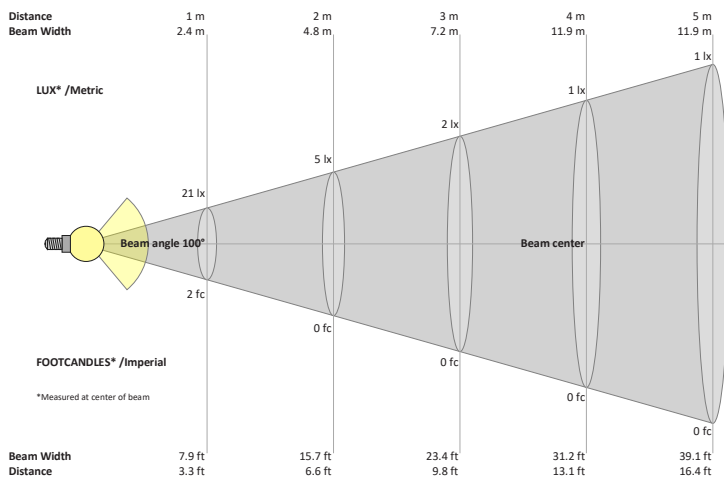

Beam Details