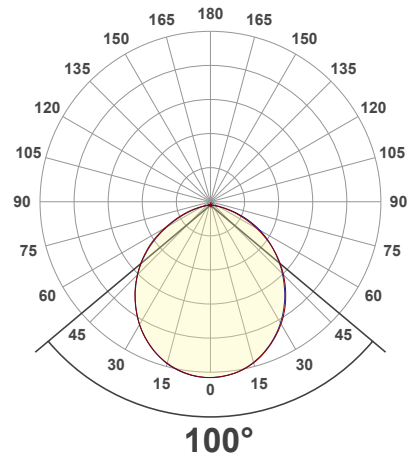

VBD-TR5-W (Clear Lens)

Model No.	VBD-TR5-W-L
Input Voltage	12V DC
Wattage	5W
Body Colour	Metallic Silver
Available Trim Color	Silver • White • Black • Gold
Diffuser Material	Clear Lens
Fixture Material	Aluminum
Beam Angle	35°
Rendering Index	CRI>90
IP Rating	IP20 (Damp Location)
Dimensions	49mm x 28.5mm (1.93" x 1.12")

Available Colour Temperatures

Beam Details

Beam Angle

ORDERING GUIDE

Example part number: **VBD-TR5-W-L-24K-S**

NOTES:

L = Clear Lens
S = Silver
G = Gold
B = Black
W = White

VBD-TR4-RGBW (Frosted Glass)

Model No.	VBD-TR4-RGBW-FG
Input Voltage	12V DC
Wattage	4W
Color Temperature	RGBW
Body Colour	Metallic Silver
Available Trim Color	Silver • White • Black • Gold
Diffuser Material	Frosted Glass
Fixture Material	Aluminum
Beam Angle	110°
Rendering Index	CRI>80
IP Rating	IP20 (Damp Location)
Dimensions	49mm x 28.5mm (1.93" x 1.12")

Beam Details

Beam Angle

ORDERING GUIDE

Example part number: **VBD-TR4-RGBW-FG-S**

NOTES:

FG = Frosted Glass
S = Silver
G = Gold
B = Black
W = White