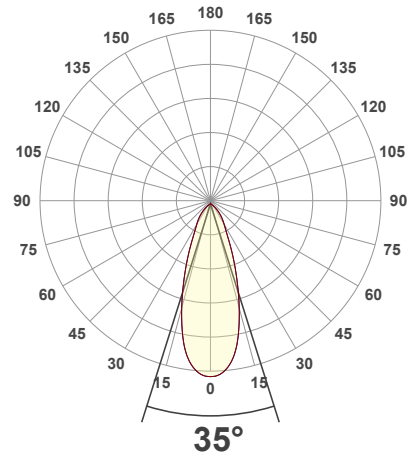

Name: _____

Company: _____

Phone: _____

Email: _____

VBD-MTR-16W Light Fixture 3" Round Recessed Downlight

SPECIFICATIONS

Model No.	VBD-MTR-16W
Trim Color	White
Trim Material	Aluminum
Trim Shape	Round
Compatible Light Engines	VBD-TR5-W (2400K • 2700K • 3000K • 3500K • 4000K • 5000K) VBD-TR4-RGBW
Outer Diameter	88.52mm (3.48")
Cut Size	79.28mm (3")
Depth	29.45mm (1.15")

Beam Details

Available Colour Temperatures

ORDERING GUIDE

Example part number: **VBD-TR5-W-FG-24K-S**

MODEL	SERIES	DIFFUSER	COLOUR	TRIM COLOUR
VBD	TR5-W	FG	XXX	X
			24K 35K 27K 40K 30K 50K	S B G W

NOTES:
FG = Frosted Glass
S = Silver
G = Gold
B = Black
W = White

VBD-TR5-W (Clear Lens)

Model No.	VBD-TR5-W-L
Input Voltage	12V DC
Wattage	5W
Body Colour	Metallic Silver
Available Trim Color	Silver • White • Black • Gold
Diffuser Material	Clear Lens
Fixture Material	Aluminum
Beam Angle	35°
Rendering Index	CRI>90
IP Rating	IP20 (Damp Location)
Dimensions	49mm x 28.5mm (1.93" x 1.12")

Available Colour Temperatures

Beam Details

Beam Angle

ORDERING GUIDE

Example part number: **VBD-TR5-W-L-24K-S**

NOTES:

L = Clear Lens
 S = Silver
 G = Gold
 B = Black
 W = White

VBD-TR4-RGBW (Frosted Glass)