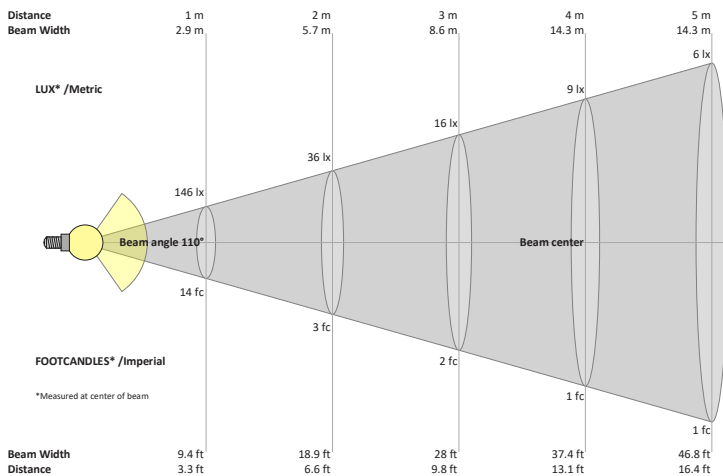

### SPECIFICATIONS

Model No.	VBD-MTR-17C
Reflector Color	Polished Chrome
Outer Ring Color	White
Material	Aluminum
Trim Shape	Round
Compatible Light Engines	VBD-TR5-W (2400K • 2700K • 3000K • 3500K • 4000K • 5000K) VBD-TR4-RGBW
Outer Diameter	145.15mm (5.7")
Cut Size	124.5mm (5")
Depth	59mm (2.32")

## VBD-TR5-W (Frosted Glass)

Model No.	VBD-TR5-W-FG
Input Voltage	12V DC
Wattage	5W
Body Colour	Metallic Silver
Available Trim Color	Silver • White • Black • Gold
Diffuser Material	Frosted Glass
Fixture Material	Aluminum
Beam Angle	110°
Rendering Index	CRI>90
IP Rating	IP20 (Damp Location)
Dimensions	49mm x 28.5mm (1.93" x 1.12")

### Beam Details