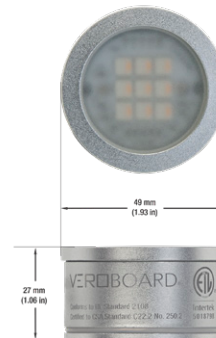

VBD-TR5-W (Clear Lens)

Model No.	VBD-TR5-W-L
Input Voltage	12V DC
Wattage	5W
Body Colour	Metallic Silver
Available Trim Color	Silver • White • Black • Gold
Diffuser Material	Clear Lens
Fixture Material	Aluminum
Beam Angle	35°
Rendering Index	CRI>90
IP Rating	IP20 (Damp Location)
Dimensions	49mm x 28.5mm (1.93" x 1.12")

Available Colour Temperatures

Beam Details

Beam Angle

ORDERING GUIDE

Example part number: **VBD-TR5-W-L-24K-S**

NOTES:

L = Clear Lens
S = Silver
G = Gold
B = Black
W = White

VBD-TR4-RGBW (Frosted Glass)

Model No.	VBD-TR4-RGBW-FG
Input Voltage	12V DC
Wattage	4W
Color Temperature	RGBW
Body Colour	Metallic Silver
Available Trim Color	Silver • White • Black • Gold
Diffuser Material	Frosted Glass
Fixture Material	Aluminum
Beam Angle	110°
Rendering Index	CRI>80
IP Rating	IP20 (Damp Location)
Dimensions	49mm x 28.5mm (1.93" x 1.12")

Beam Details

Beam Angle

ORDERING GUIDE

Example part number: **VBD-TR4-RGBW-FG-S**

NOTES:

FG = Frosted Glass
S = Silver
G = Gold
B = Black
W = White