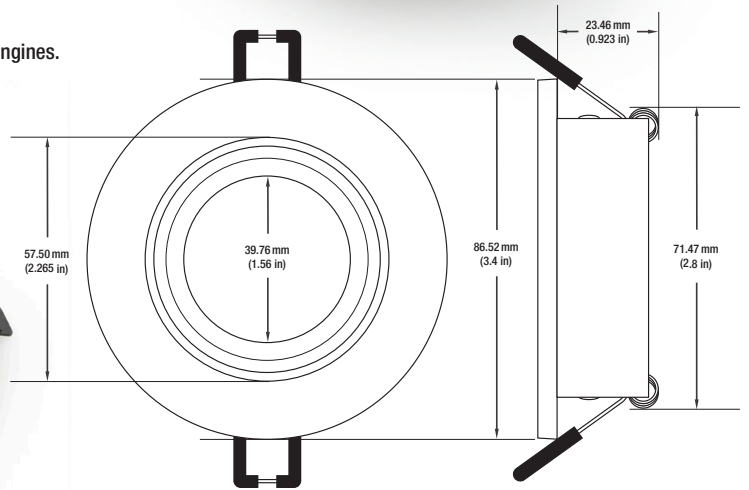

### SPECIFICATIONS

Model No.	VBD-MTR-17C
Reflector Color	Polished Chrome
Outer Ring Color	White
Material	Aluminum
Trim Shape	Round
Compatible Light Engines	VBD-TR5-W (2400K • 2700K • 3000K • 3500K • 4000K • 5000K) VBD-TR4-RGBW
Outer Diameter	145.15mm (5.7")
Cut Size	124.5mm (5")
Depth	59mm (2.32")

## VBD-TR5-W (Frosted Glass)

Model No.	VBD-TR5-W-FG
Input Voltage	12V DC
Wattage	5W
Body Colour	Metallic Silver
Available Trim Color	Silver • White • Black • Gold
Diffuser Material	Frosted Glass
Fixture Material	Aluminum
Beam Angle	110°
Rendering Index	CRI>90
IP Rating	IP20 (Damp Location)
Dimensions	49mm x 28.5mm (1.93" x 1.12")

### Beam Details