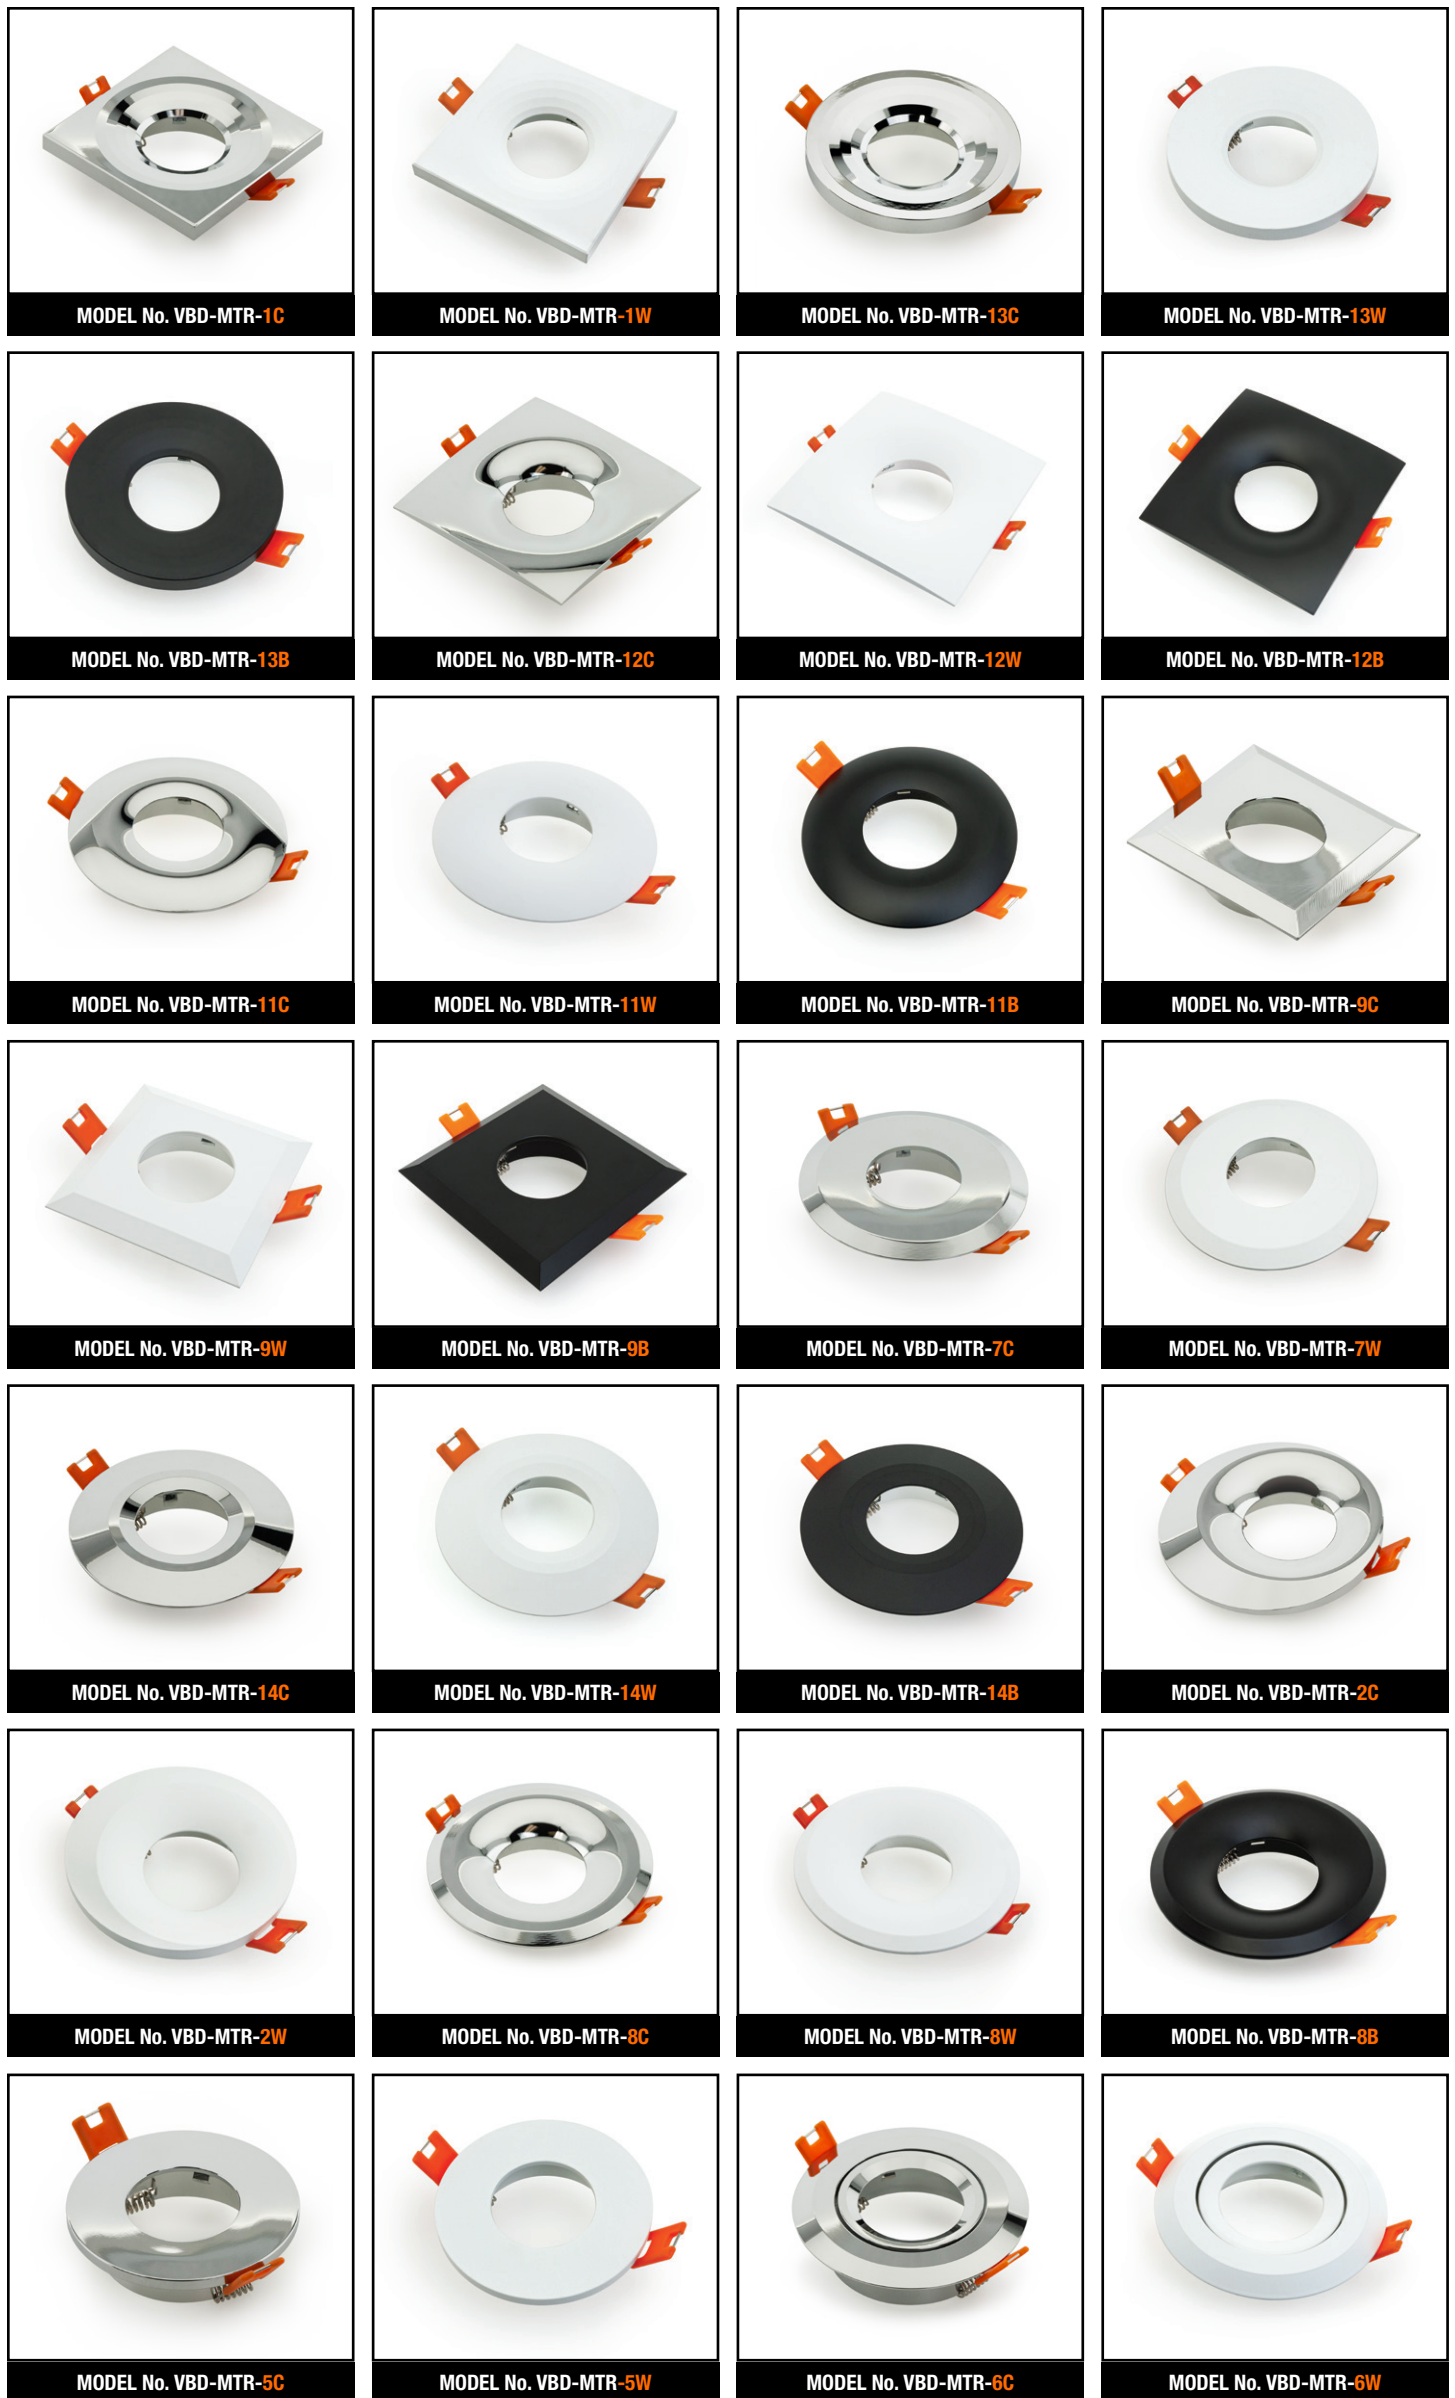

AVAILABLE TRIM MODELS