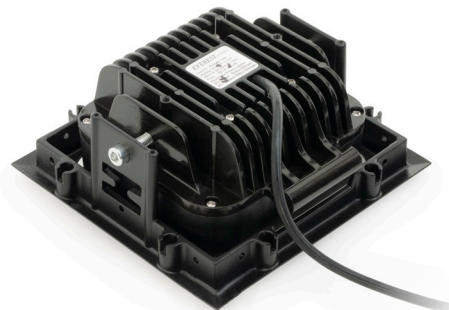

FLOOD LIGHT

11-36V, 20W, 3500K (MID-WARM WHITE)

Specifications

Input Voltage:	11-36V DC
Wattage:	20W
Color Temperatures:	3500K (Mid-Warm White)
LED Style:	6 x 3W LED's
Brightness:	1200 Lumens
Body Color:	Black
IP Rating:	IP68 (Waterproof)
Suspension Kit with Clips (Aircraft Kit):	4 x 100cm (39.3")
Cable Size:	Length: 5m (16.4ft) 18AWG
Dimensions:	152mm x 160mm x 67.7mm (6" x 6.3" x 2.66")

SKU#: 666561403317

Features

- Versatile and powerful Flood Light for precision and style in outdoor spaces.
- Operates on a wide voltage range (11V to 36V DC) for compatibility and energy efficiency.
- 20W wattage powered by six high-performance 3W LEDs, emitting 1200 lumens of brightness.
- Suitable for both residential and commercial applications.
- Warm and welcoming 3500K (Mid-Warm White) color temperature enhances aesthetics.
- IP68 waterproof rating ensures resilience in tough environmental conditions.
- Suspension kit with four 100cm aircraft cables for easy installation and adjustment.
- 5-meter (16.4 feet) 18AWG cable size provides flexibility in placement.
- Sleek black body color complements any outdoor setting.
- Suitable for security, accent lighting, or general outdoor illumination needs.