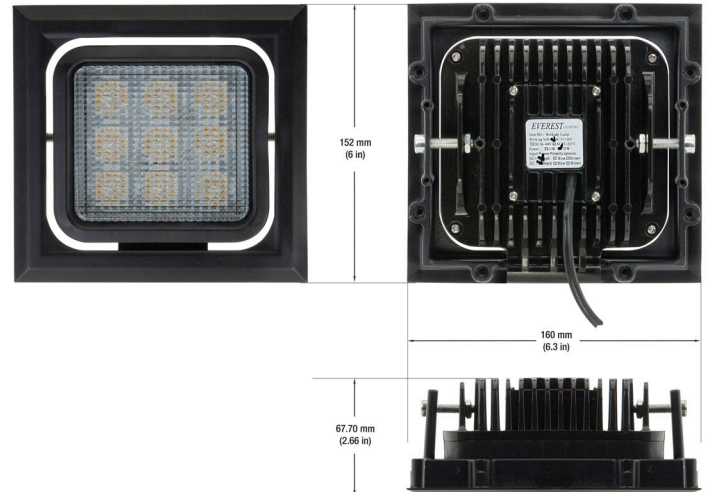

FLOOD LIGHT

11-36V, 20W, 3500K (MID-WARM WHITE)

Specifications

Input Voltage:	11-36V DC
Wattage:	20W
Color Temperatures:	3500K (Mid-Warm White)
LED Style:	6 x 3W LED's
Brightness:	1200 Lumens
Body Color:	Black
IP Rating:	IP68 (Waterproof)
Suspension Kit with Clips (Aircraft Kit):	4 x 100cm (39.3")
Cable Size:	Length: 5m (16.4ft) 18AWG
Dimensions:	152mm x 160mm x 67.7mm (6" x 6.3" x 2.66")

SKU#: 666561403317

Features

- Versatile and powerful Flood Light for precision and style in outdoor spaces.
- Operates on a wide voltage range (11V to 36V DC) for compatibility and energy efficiency.
- 20W wattage powered by six high-performance 3W LEDs, emitting 1200 lumens of brightness.
- Suitable for both residential and commercial applications.
- Warm and welcoming 3500K (Mid-Warm White) color temperature enhances aesthetics.
- IP68 waterproof rating ensures resilience in tough environmental conditions.
- Suspension kit with four 100cm aircraft cables for easy installation and adjustment.
- 5-meter (16.4 feet) 18AWG cable size provides flexibility in placement.
- Sleek black body color complements any outdoor setting.
- Suitable for security, accent lighting, or general outdoor illumination needs.