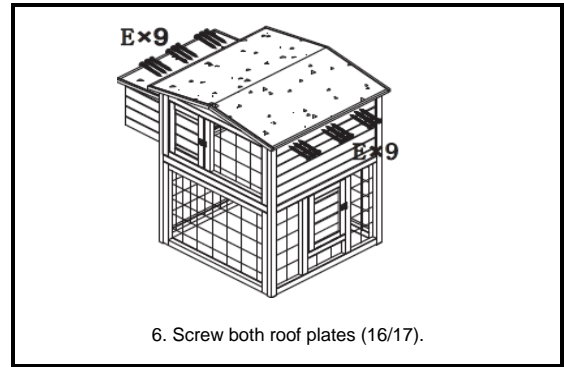

Small parts			
A	Carriage bolt with nut	M6 x 60	5
B		M6 x 45	5
C	Countersunk screw	M4 x 50	17
D		M4 x 25	4
E		M3 x 16	49
F		M3 x 12	3
	Check strap, right		1
	Check strap, left		2