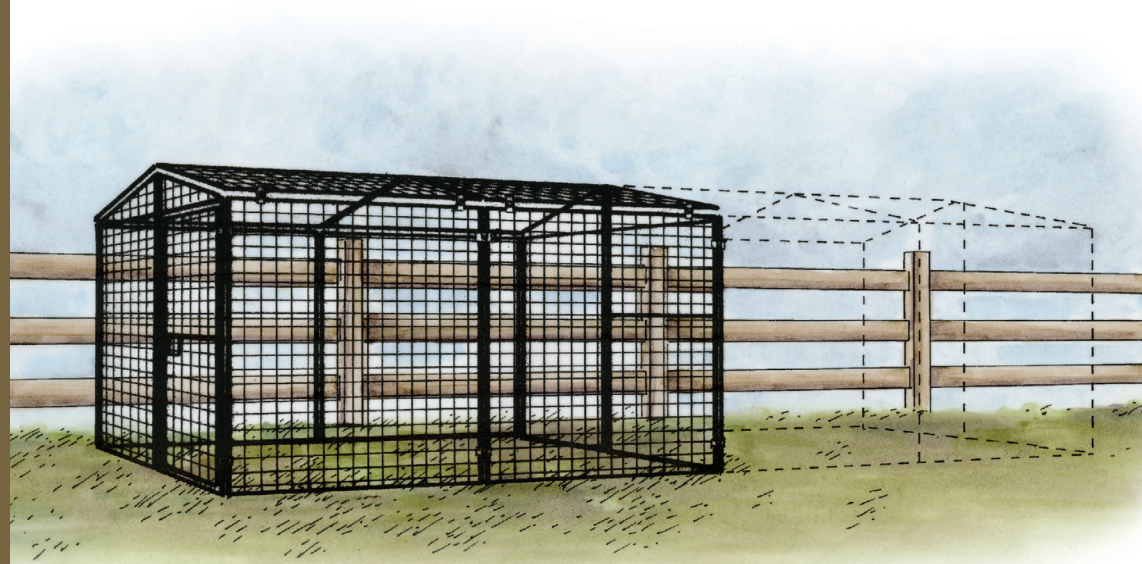

Rugged Ranch Chicken Run - 7' x 8' x 4'

standard SPECIFICATIONS

frame pre-painted steel square tubing

wire mesh 2x2, 13 gauge
1x2, 13 gauge around the bottom perimeter

openings Adapter included to fit up against any OverEZ Chicken Coop chicken door

one walk-in with hinges and latch

dimensions 7' W. x 8' L. x 4' H.

they just want to be free as a bird!

RUGGED RANCH Chicken Run packages include all parts needed for assembly, plus an adapter to fit any of the OverEZ Chicken Coops. Rugged Ranch Chicken Runs are available in four configurations.