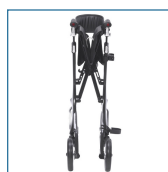

## Nitro Elite CF, Carbon Fiber Rollator

HCPCS:

FIGURE A

FIGURE B

FIGURE C

FIGURE D

FIGURE E

FIGURE F

FIGURE G

- Luxurious super lightweight carbon fiber frame (Figure A)
- Frame weighs only 14 lbs for powerful performance with swift and effortless mobility
- Opulent and removable zippered storage bag Unique bag attachment keeps bag securely in place when rollator is open or folded (Figure B)
- Brake cable inside frame for added safety (Figure C)
- Handle height easily adjusts with unique push button
- Caster fork design enhances turning radius
- Large 10" front casters allow optimal steering and rolling comfort (Figure D)
- Easily fold with one hand to ultra-compact size for storage Handle is located on seat (Figure E)
- Cross-brace design allows for side-to-side folding and added stability
- Seat is durable and comfortable
- EZ clip cane holder included