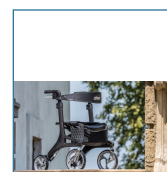

FIGURE G

- Luxurious super lightweight carbon fiber frame (Figure A)
- Frame weighs only 14 lbs for powerful performance with swift and effortless mobility
- Opulent and removable zippered storage bag Unique bag attachment keeps bag securely in place when rollator is open or folded (Figure B)
- Brake cable inside frame for added safety (Figure C)
- Handle height easily adjusts with unique push button
- Caster fork design enhances turning radius
- Large 10" front casters allow optimal steering and rolling comfort (Figure D)
- Easily fold with one hand to ultra-compact size for storage Handle is located on seat (Figure E)
- Cross-brace design allows for side-to-side folding and added stability
- Seat is durable and comfortable
- EZ clip cane holder included