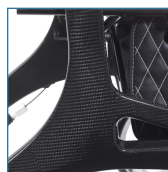

## Nitro Elite CF, Carbon Fiber Rollator

HCPCS:

FIGURE A

FIGURE B

FIGURE C

FIGURE D

FIGURE E

FIGURE F

FIGURE G

- Luxurious super lightweight carbon fiber frame (Figure A)
- Frame weighs only 14 lbs for powerful performance with swift and effortless mobility
- Opulent and removable zippered storage bag Unique bag attachment keeps bag securely in place when rollator is open or folded (Figure B)
- Brake cable inside frame for added safety (Figure C)
- Handle height easily adjusts with unique push button
- Caster fork design enhances turning radius
- Large 10" front casters allow optimal steering and rolling comfort (Figure D)
- Easily fold with one hand to ultra-compact size for storage Handle is located on seat (Figure E)
- Cross-brace design allows for side-to-side folding and added stability
- Seat is durable and comfortable
- EZ clip cane holder included