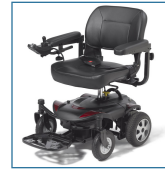

## Titan LTE Portable Powerchair

HCPCS:

FIGURE A

FIGURE B

FIGURE C

FIGURE D

FIGURE E

FIGURE F

FIGURE G

- Disassembles for transport & storage
- Flip-back armrests with height, width and angle adjustments
- Interchangeable color panels in red & blue
- 300 lbs. weight capacity
- Flat-free, non-marking tires
- Bluetooth electronics for easy troubleshooting and diagnosing

### Description

TITANLTE-18FS	Titan LTE Portable Powerchair, EA
---------------	-----------------------------------

### Description

Anti-Tip Wheels	Standard
Base Weight	70 lbs.   92 lbs.
Batteries (pair)	(2) 12V x 20AH
Battery Weight (pair)	22 lbs.
Brakes	Electromagnetic
Casters	8" x 2"
Charger	3A Offboard
Climbing Angle	6°
Controller	Dynamic Linx 40A
Drive Wheels	9" x 3"
Freewheel Mode	Yes
Ground Clearance	2.5"
Heaviest Piece	39 lbs.
Max Speed	4.2 mph
Maximum Range	8 miles
Motor	200W x 3900 rpm
Product Code/SKU	TITANLTE-18FS
Product Type	Power Wheelchair
Seat Depth	18"
Seat To Floor Height	20" - 22"
Seat Weight	30 lbs.
Seat Width	18"
Steering Type	Directional Joystick
Turning Radius	27"