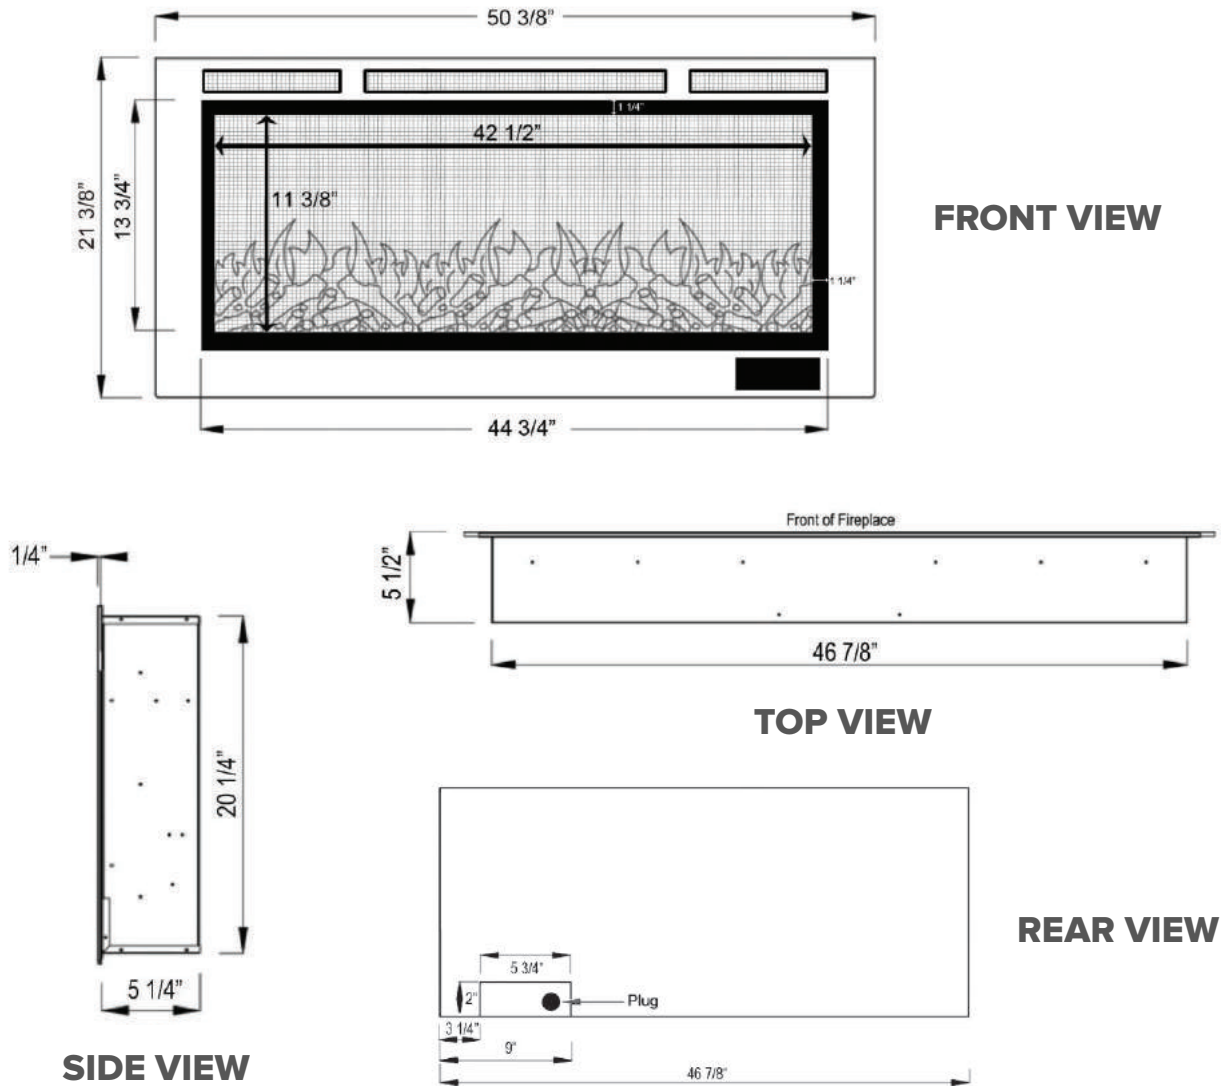

Sideline® Steel 50" Recessed Fireplace | PN: 80013

80013 - Sideline Steel 50" Recessed Fireplace

FEATURES

- 2 heat settings (high and low)
- Designed for recessed mounting in wall
- Remote control for heat and flame setting (batteries not included)
- Dual mode, operates with or without heat for only flame effect
- Built in timer mode for shut off in 30 minutes to 7.5 hours
- Faux Fire Log and Glass Crystal Media Options

SPECIFICATIONS

- Frame color: Black
- Watts: 1500
- BTU's: 5000
- Room Coverage: 400 ft
- Voltage: 110v - 120v
- Amps: 12
- Rough Opening: 47 1/8"W x 20 1/2"H x 5 3/4"W