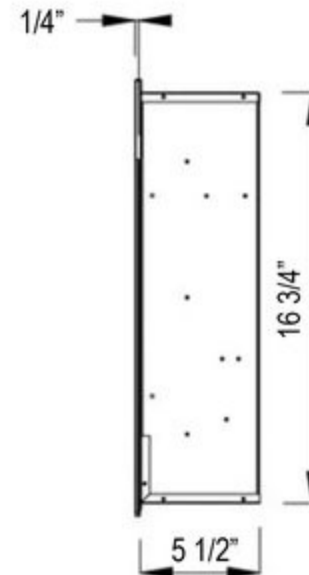

**Front View**

**Top View**

**Side View**

**Rear View**

## 80017 - Sideline Outdoor/Indoor Recessed Fireplace

### Specifications

- Frame color: Black
- Voltage: 120v
- Amperes: 11 and up

Sideline Outdoor/Indoor Recessed Fireplace

PN: 80017

**touchstone**  
Smart Furniture. Beautiful Solution.