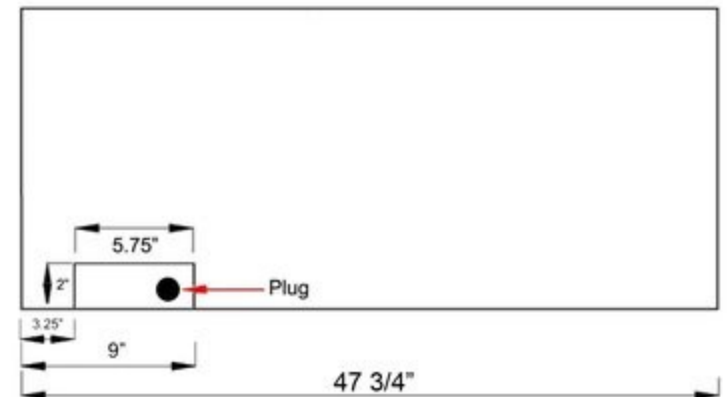

**Front View**

**Top View**

**Side View**

**Rear View**

### Specifications

- Frame color: Black
- Voltage: 120v
- Amperes: 11 and up

Sideline Outdoor/Indoor Recessed Fireplace

PN: 80017

**touchstone**  
Smart Furniture. Beautiful Solution.