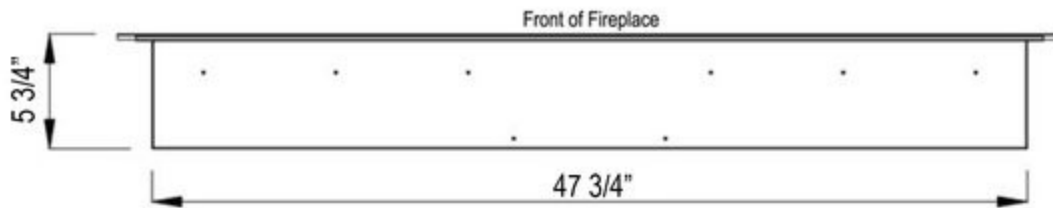

**Front View**

**Top View**

**Side View**

**Rear View**

## 80017 - Sideline Outdoor/Indoor Recessed Fireplace

### Specifications

- Frame color: Black
- Voltage: 120v
- Amperes: 11 and up

Sideline Outdoor/Indoor Recessed Fireplace

PN: 80017

**touchstone**  
Smart Furniture. Beautiful Solution.