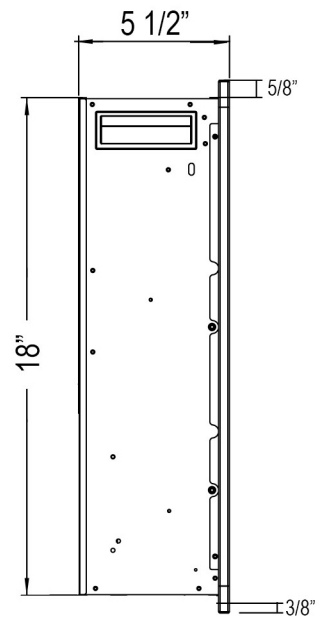

Front View

Top View

Rear View

Side View

80050 - Sideline Elite 84" Recessed Fireplace - Black

Features

- 2 heat settings (high and low) and Programmable thermostat
- 3 speed flame options
- 10 color media bed and 6 color flame options
- Designed for recessed mounting in wall
- Remote control for heat and flame setting (batteries not included)
- Dual mode, operates with or without heat for only flame effect
- Built in timer: 1 to 8 hours
- Wifi-Enabled through the Tuya Smart App
- Amazon Alexa and Google Assistant Compatible
- Faux drift wood fire logs and glass crystal media options

Specifications

- Frame color: Black
- Watts: 1500
- BTU's: 5000
- Room Coverage: 400 ft.
- Voltage: 110v-120v
- Amperes: 12
- Rough Opening: 82 3/4"W x 18 1/4"H x 5 1/2"D

**PREMIUM
ELECTRIC FIREPLACES
& TV LIFTS**