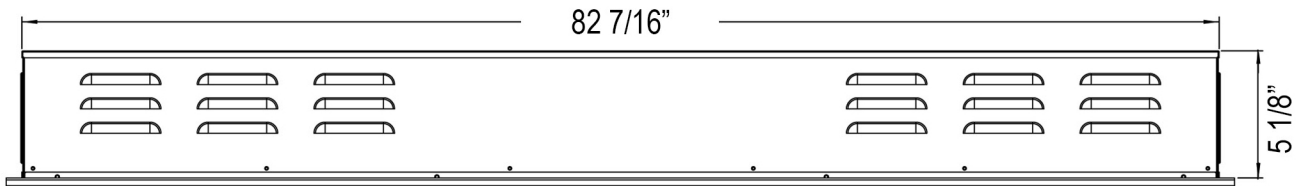

Front View

Top View

Rear View

Side View

80050 - Sideline Elite 84" Recessed Fireplace - Black

Features

- 2 heat settings (high and low) and Programmable thermostat
- 3 speed flame options
- 10 color media bed and 6 color flame options
- Designed for recessed mounting in wall
- Remote control for heat and flame setting (batteries not included)
- Dual mode, operates with or without heat for only flame effect
- Built in timer: 1 to 8 hours
- Wifi-Enabled through the Tuya Smart App
- Amazon Alexa and Google Assistant Compatible
- Faux drift wood fire logs and glass crystal media options

Specifications

- Frame color: Black
- Watts: 1500
- BTU's: 5000
- Room Coverage: 400 ft.
- Voltage: 110v-120v
- Amperes: 12
- Rough Opening: 82 3/4"W x 18 1/4"H x 5 1/2"D

**PREMIUM
ELECTRIC FIREPLACES
& TV LIFTS**