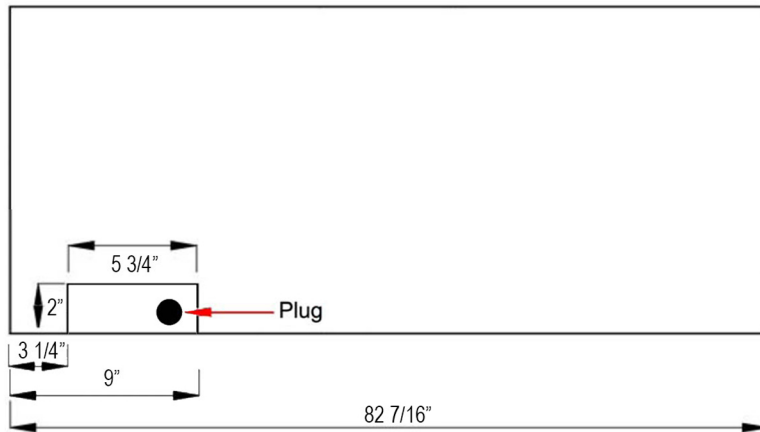

Front View

Top View

Rear View

Side View

80050 - Sideline Elite 84" Recessed Fireplace - Black

Features

- 2 heat settings (high and low) and Programmable thermostat
- 3 speed flame options
- 10 color media bed and 6 color flame options
- Designed for recessed mounting in wall
- Remote control for heat and flame setting (batteries not included)
- Dual mode, operates with or without heat for only flame effect
- Built in timer: 1 to 8 hours
- Wifi-Enabled through the Tuya Smart App
- Amazon Alexa and Google Assistant Compatible
- Faux drift wood fire logs and glass crystal media options

Specifications

- Frame color: Black
- Watts: 1500
- BTU's: 5000
- Room Coverage: 400 ft.
- Voltage: 110v-120v
- Amperes: 12
- Rough Opening: 82 3/4"W x 18 1/4"H x 5 1/2"D

**PREMIUM
ELECTRIC FIREPLACES
& TV LIFTS**