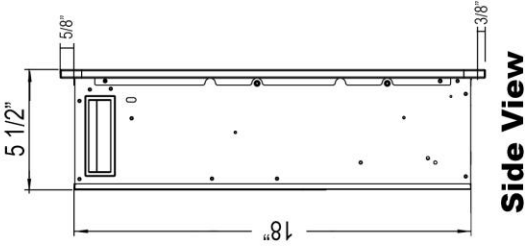

Sideline® Elite Series Electric Fireplace

80044 – Sideline® Elite 100” Dimensions

Side View

Front View

Rear View

Top View

80044 - Sideline Elite 100” Recessed Fireplace - Black

Features

Specifications

- Frame color: Black
- Watts: 1,500
- BTU's: 5,000
- Room Coverage: 400 ft.
- Voltage: 110v-120v
- Amperes: 12
- Rough Opening: 98 3/4"W x 18 1/4"H x 6"D

Sideline Elite 100” Recessed Fireplace
PN: 80044