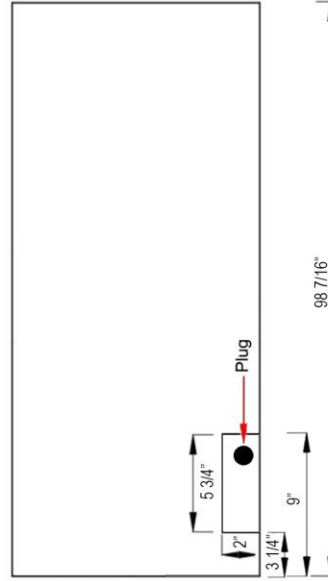

Sideline® Elite Series Electric Fireplace

80044 – Sideline® Elite 100” Dimensions

Side View

Front View

Rear View

Top View

80044 - Sideline Elite 100” Recessed Fireplace - Black

Features

- 2 heat settings (high and low) and Programmable thermostat
- 3 speed flame options
- 10 color media bed and 6 color flame options
- Designed for recessed mounting in wall
- Remote control for heat and flame setting (batteries not included)
- Dual mode, operates with or without heat for only flame effect
- Built in timer: 1 to 8 hours
- Faux drift wood fire logs and glass crystal media options

Specifications

- Frame color: Black
- Watts: 1,500
- BTU's: 5,000
- Room Coverage: 400 ft.
- Voltage: 110v-120v
- Amperes: 12
- Rough Opening: 98 3/4"W x 18 1/4"H x 6"D

Sideline Elite 100” Recessed Fireplace
PN: 80044