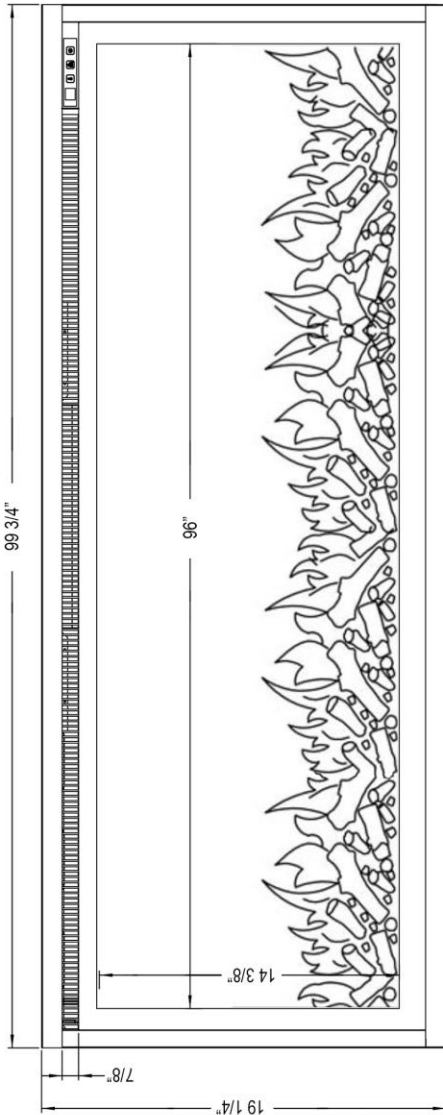

Sideline® Elite Series Electric Fireplace

80044 – Sideline® Elite 100” Dimensions

Side View

Front View

Rear View

Top View

80044 - Sideline Elite 100” Recessed Fireplace - Black

Features

- 2 heat settings (high and low) and Programmable thermostat
- 3 speed flame options
- 10 color media bed and 6 color flame options
- Designed for recessed mounting in wall
- Remote control for heat and flame setting (batteries not included)
- Dual mode, operates with or without heat for only flame effect
- Built in timer: 1 to 8 hours
- Faux drift wood fire logs and glass crystal media options

Specifications

- Frame color: Black
- Watts: 1,500
- BTU's: 5,000
- Room Coverage: 400 ft.
- Voltage: 110v-120v
- Amperes: 12
- Rough Opening: 98 3/4"W x 18 1/4"H x 6"D

Sideline Elite 100” Recessed Fireplace
PN: 80044