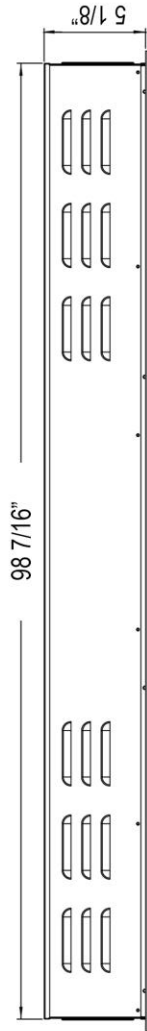

Sideline® Elite Series Electric Fireplace

80044 – Sideline® Elite 100” Dimensions

Side View

Front View

Rear View

Top View

80044 - Sideline Elite 100” Recessed Fireplace - Black

Features

- 2 heat settings (high and low) and Programmable thermostat
- 3 speed flame options
- 10 color media bed and 6 color flame options
- Designed for recessed mounting in wall
- Remote control for heat and flame setting (batteries not included)
- Dual mode, operates with or without heat for only flame effect
- Built in timer: 1 to 8 hours
- Faux drift wood fire logs and glass crystal media options

Specifications

- Frame color: Black
- Watts: 1,500
- BTU's: 5,000
- Room Coverage: 400 ft.
- Voltage: 110v-120v
- Amperes: 12
- Rough Opening: 98 3/4"W x 18 1/4"H x 6"D

Sideline Elite 100” Recessed Fireplace
PN: 80044