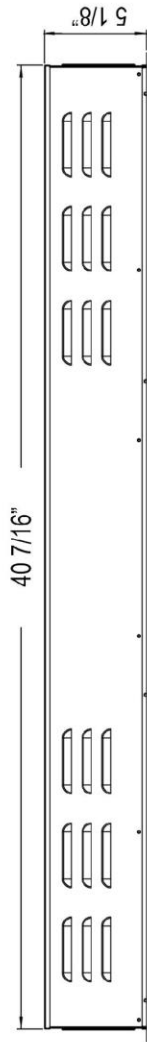

Sideline® Elite Series Electric Fireplace

80042 – Sideline® Elite 42” Dimensions

Front View

Rear View

Top View

80042 - Sideline Elite 42” Recessed Fireplace - Black

Features

- 2 heat settings (high and low) and Programmable thermostat
- 3 speed flame options
- 10 color media bed and 6 color flame options
- Designed for recessed mounting in wall
- Remote control for heat and flame setting (batteries not included)
- Dual mode, operates with or without heat for only flame effect
- Built in timer: 1 to 8 hours
- Faux drift wood fire logs and glass crystal media options

Specifications

- Frame color: Black
- Watts: 1,500
- BTU's: 5,000
- Room Coverage: 400 ft.
- Voltage: 110v-120v
- Amperes: 12
- Rough Opening: 40 3/4"W x 18 1/4"H x 6"D

Sideline Elite 42” Recessed Fireplace
PN: 80042