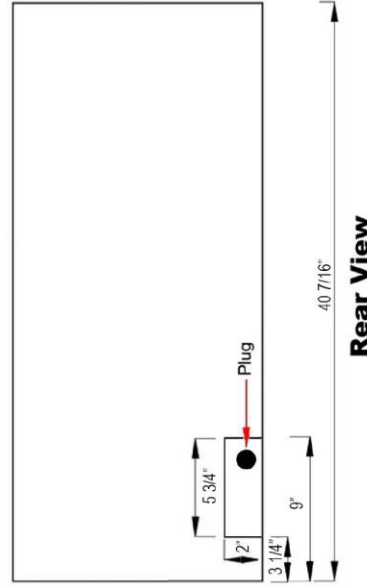

Sideline® Elite Series Electric Fireplace

80042 – Sideline® Elite 42” Dimensions

Front View

Rear View

Top View

80042 - Sideline Elite 42” Recessed Fireplace - Black

Features

- 2 heat settings (high and low) and Programmable thermostat
- 3 speed flame options
- 10 color media bed and 6 color flame options
- Designed for recessed mounting in wall
- Remote control for heat and flame setting (batteries not included)
- Dual mode, operates with or without heat for only flame effect
- Built in timer: 1 to 8 hours
- Faux drift wood fire logs and glass crystal media options

Specifications

- Frame color: Black
- Watts: 1,500
- BTU's: 5,000
- Room Coverage: 400 ft.
- Voltage: 110v-120v
- Amperes: 12
- Rough Opening: 40 3/4"W x 18 1/4"H x 6"D

Sideline Elite 42” Recessed Fireplace
PN: 80042