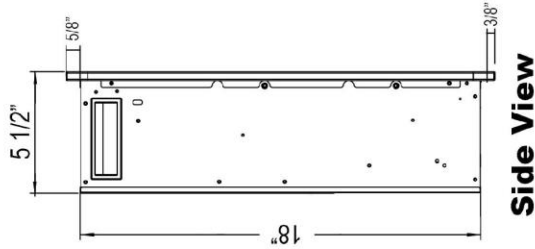

Sideline® Elite Series Electric Fireplace

80042 – Sideline® Elite 42” Dimensions

Front View

Rear View

Top View

80042 - Sideline Elite 42” Recessed Fireplace - Black

Features

- 2 heat settings (high and low) and Programmable thermostat
- 3 speed flame options
- 10 color media bed and 6 color flame options
- Designed for recessed mounting in wall
- Remote control for heat and flame setting (batteries not included)
- Dual mode, operates with or without heat for only flame effect
- Built in timer: 1 to 8 hours
- Faux drift wood fire logs and glass crystal media options

Specifications

- Frame color: Black
- Watts: 1,500
- BTU's: 5,000
- Room Coverage: 400 ft.
- Voltage: 110v-120v
- Amperes: 12
- Rough Opening: 40 3/4"W x 18 1/4"H x 6"D

Sideline Elite 42” Recessed Fireplace
PN: 80042