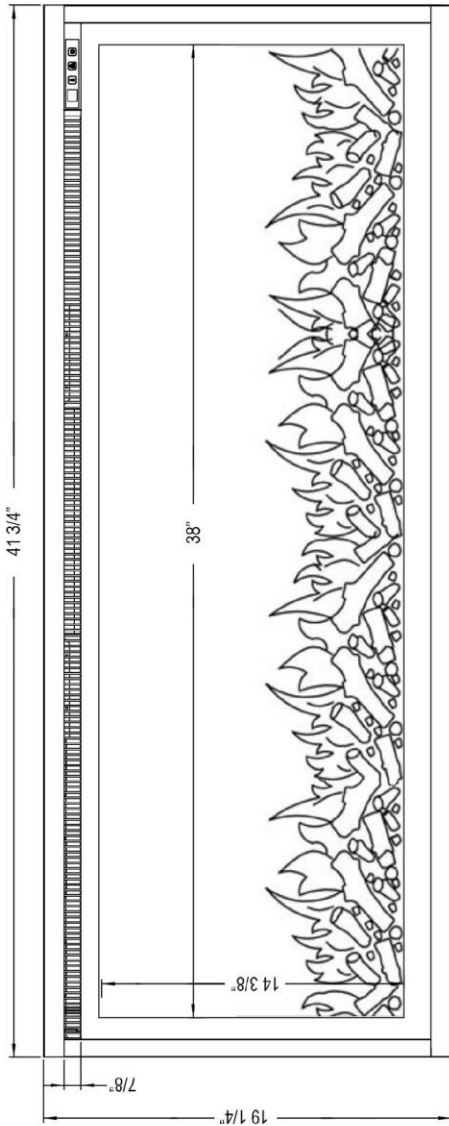

Sideline® Elite Series Electric Fireplace

80042 – Sideline® Elite 42” Dimensions

Front View

Rear View

Top View

80042 - Sideline Elite 42” Recessed Fireplace - Black

Features

- 2 heat settings (high and low) and Programmable thermostat
- 3 speed flame options
- 10 color media bed and 6 color flame options
- Designed for recessed mounting in wall
- Remote control for heat and flame setting (batteries not included)
- Dual mode, operates with or without heat for only flame effect
- Built in timer: 1 to 8 hours
- Faux drift wood fire logs and glass crystal media options

Specifications

- Frame color: Black
- Watts: 1,500
- BTU's: 5,000
- Room Coverage: 400 ft.
- Voltage: 110v-120v
- Amperes: 12
- Rough Opening: 40 3/4"W x 18 1/4"H x 6"D

Sideline Elite 42” Recessed Fireplace
PN: 80042