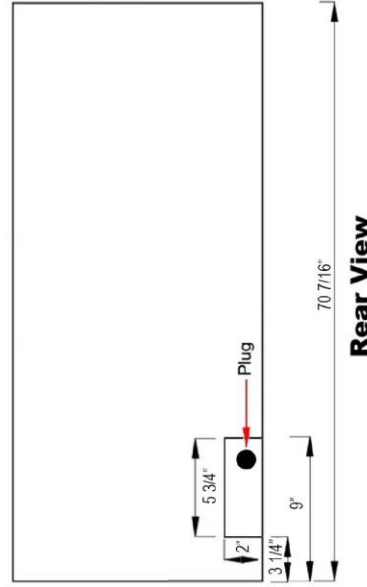

Sideline® Elite Series Electric Fireplace

80038 – Sideline® Elite 72” Dimensions

Front View

Rear View

Top View

80038 - Sideline Elite 72” Recessed Fireplace - Black

Features

- 2 heat settings (high and low) and Programmable thermostat
- 3 speed flame options
- 10 color media bed and 6 color flame options
- Designed for recessed mounting in wall
- Remote control for heat and flame setting (batteries not included)
- Dual mode, operates with or without heat for only flame effect
- Built in timer: 1 to 8 hours
- Faux drift wood fire logs and glass crystal media options

Specifications

- Frame color: Black
- Watts: 1,500
- BTU's: 5,000
- Room Coverage: 400 ft.
- Voltage: 110v-120v
- Amperes: 12
- Rough Opening: 70 3/4"W x 18 1/4"H x 6"D

Sideline Elite 72” Recessed Fireplace
PN: 80038