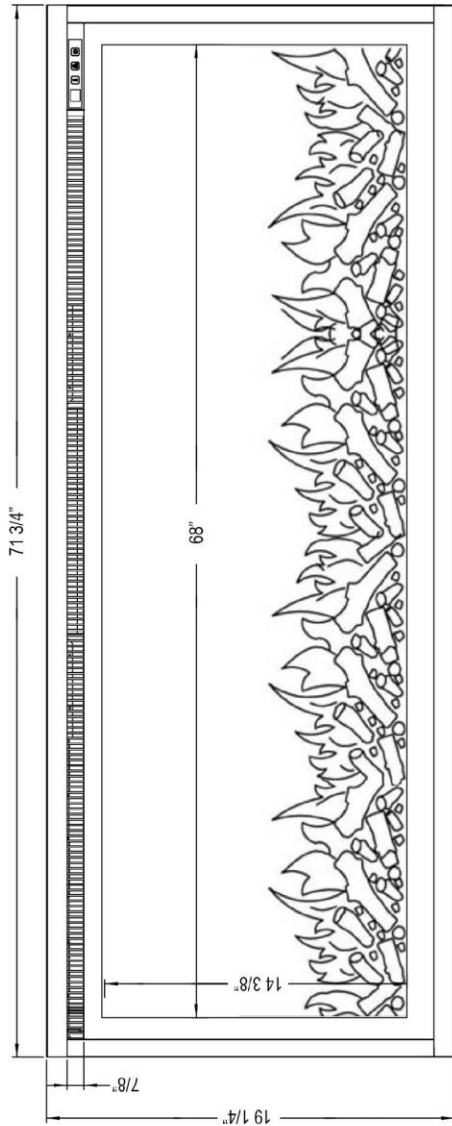

Sideline® Elite Series Electric Fireplace

80038 – Sideline® Elite 72” Dimensions

Front View

Rear View

Top View

80038 - Sideline Elite 72” Recessed Fireplace - Black

Features

- 2 heat settings (high and low) and Programmable thermostat
- 3 speed flame options
- 10 color media bed and 6 color flame options
- Designed for recessed mounting in wall
- Remote control for heat and flame setting (batteries not included)
- Dual mode, operates with or without heat for only flame effect
- Built in timer: 1 to 8 hours
- Faux drift wood fire logs and glass crystal media options

Specifications

- Frame color: Black
- Watts: 1,500
- BTU's: 5,000
- Room Coverage: 400 ft.
- Voltage: 110v-120v
- Amperes: 12
- Rough Opening: 70 3/4"W x 18 1/4"H x 6"D

Sideline Elite 72” Recessed Fireplace
PN: 80038