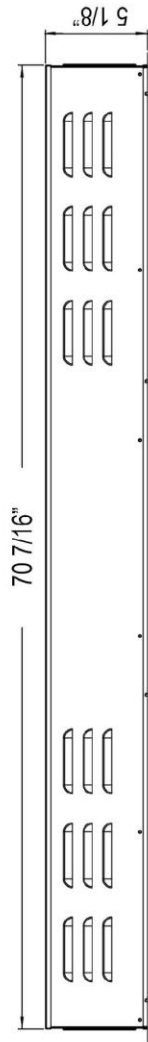

Sideline® Elite Series Electric Fireplace

80038 – Sideline® Elite 72” Dimensions

Front View

Rear View

Top View

80038 - Sideline Elite 72” Recessed Fireplace - Black

Features

- 2 heat settings (high and low) and Programmable thermostat
- 3 speed flame options
- 10 color media bed and 6 color flame options
- Designed for recessed mounting in wall
- Remote control for heat and flame setting (batteries not included)
- Dual mode, operates with or without heat for only flame effect
- Built in timer: 1 to 8 hours
- Faux drift wood fire logs and glass crystal media options

Specifications

- Frame color: Black
- Watts: 1,500
- BTU's: 5,000
- Room Coverage: 400 ft.
- Voltage: 110v-120v
- Amperes: 12
- Rough Opening: 70 3/4"W x 18 1/4"H x 6"D

Sideline Elite 72” Recessed Fireplace
PN: 80038