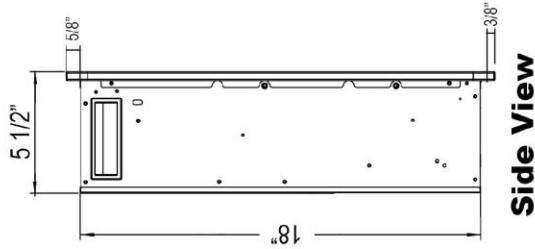

Sideline® Elite Series Electric Fireplace

80038 – Sideline® Elite 72” Dimensions

Front View

Rear View

Top View

80038 - Sideline Elite 72” Recessed Fireplace - Black

Features

- 2 heat settings (high and low) and Programmable thermostat
- 3 speed flame options
- 10 color media bed and 6 color flame options
- Designed for recessed mounting in wall
- Remote control for heat and flame setting (batteries not included)
- Dual mode, operates with or without heat for only flame effect
- Built in timer: 1 to 8 hours
- Faux drift wood fire logs and glass crystal media options

Specifications

- Frame color: Black
- Watts: 1,500
- BTU's: 5,000
- Room Coverage: 400 ft.
- Voltage: 110v-120v
- Amperes: 12
- Rough Opening: 70 3/4"W x 18 1/4"H x 6"D

Sideline Elite 72” Recessed Fireplace
PN: 80038