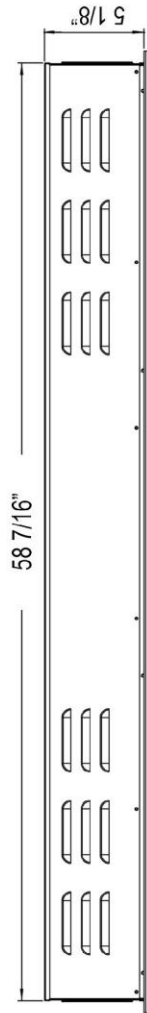

Sideline® Elite Series Electric Fireplace

80037 – Sideline® Elite 60” Dimensions

Front View

Rear View

Top View

80037 - Sideline Elite 60” Recessed Fireplace - Black

Features

- 2 heat settings (high and low) and Programmable thermostat
- 3 speed flame options
- 10 color media bed and 6 color flame options
- Designed for recessed mounting in wall
- Remote control for heat and flame setting (batteries not included)
- Dual mode, operates with or without heat for only flame effect
- Built in timer: 1 to 8 hours
- Faux drift wood fire logs and glass crystal media options

Specifications

- Frame color: Black
- Watts: 1,500
- BTU's: 5,000
- Room Coverage: 400 ft.
- Voltage: 110V-120V
- Amperes: 12
- Rough Opening: 58 3/4"W x 18 1/4"H x 6"D

Sideline Elite 60” Recessed Fireplace
PN: 80037