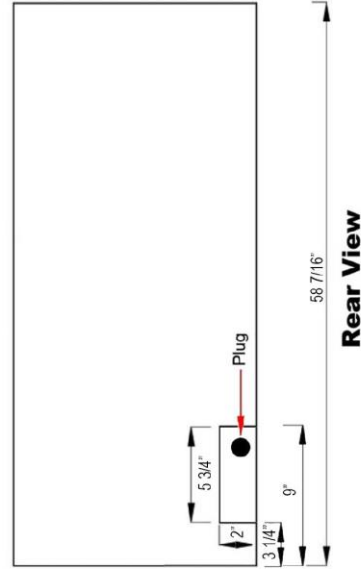

Sideline® Elite Series Electric Fireplace

80037 – Sideline® Elite 60” Dimensions

Front View

Rear View

Top View

80037 - Sideline Elite 60” Recessed Fireplace - Black

Features

- 2 heat settings (high and low) and Programmable thermostat
- 3 speed flame options
- 10 color media bed and 6 color flame options
- Designed for recessed mounting in wall
- Remote control for heat and flame setting (batteries not included)
- Dual mode, operates with or without heat for only flame effect
- Built in timer: 1 to 8 hours
- Faux drift wood fire logs and glass crystal media options

Specifications

- Frame color: Black
- Watts: 1,500
- BTU's: 5,000
- Room Coverage: 400 ft.
- Voltage: 110V-120V
- Amperes: 12
- Rough Opening: 58 3/4"W x 18 1/4"H x 6"D

Sideline Elite 60” Recessed Fireplace
PN: 80037