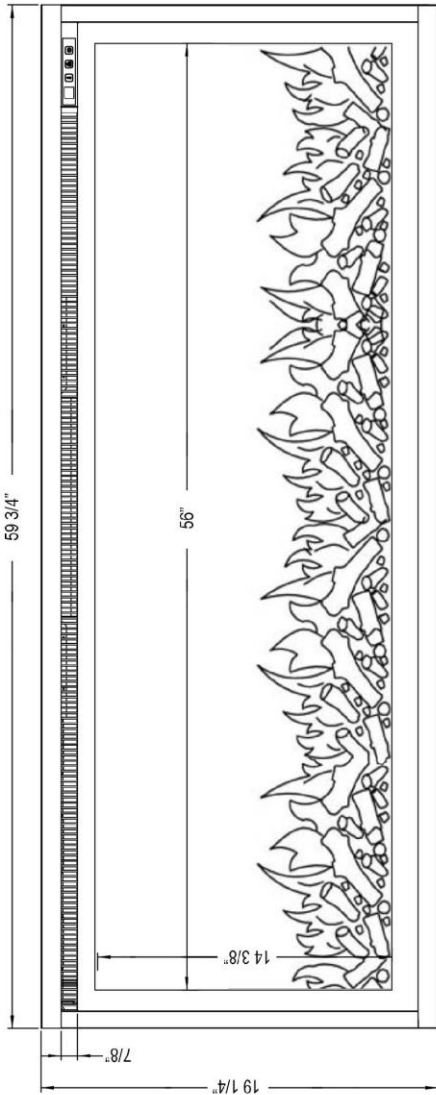

Sideline® Elite Series Electric Fireplace

80037 – Sideline® Elite 60” Dimensions

Front View

Rear View

Top View

80037 - Sideline Elite 60” Recessed Fireplace - Black

Features

- 2 heat settings (high and low) and Programmable thermostat
- 3 speed flame options
- 10 color media bed and 6 color flame options
- Designed for recessed mounting in wall
- Remote control for heat and flame setting (batteries not included)
- Dual mode, operates with or without heat for only flame effect
- Built in timer: 1 to 8 hours
- Faux drift wood fire logs and glass crystal media options

Specifications

- Frame color: Black
- Watts: 1,500
- BTU's: 5,000
- Room Coverage: 400 ft.
- Voltage: 110V-120V
- Amperes: 12
- Rough Opening: 58 3/4"W x 18 1/4"H x 6"D

Sideline Elite 60” Recessed Fireplace
PN: 80037