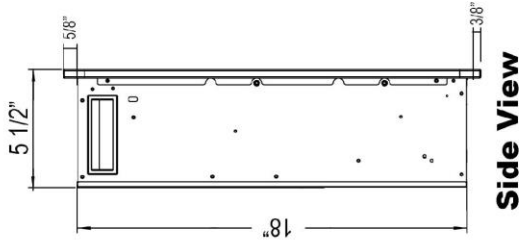

Sideline® Elite Series Electric Fireplace

80037 – Sideline® Elite 60” Dimensions

Front View

Rear View

Top View

80037 - Sideline Elite 60” Recessed Fireplace - Black

Features

- 2 heat settings (high and low) and Programmable thermostat
- 3 speed flame options
- 10 color media bed and 6 color flame options
- Designed for recessed mounting in wall
- Remote control for heat and flame setting (batteries not included)
- Dual mode, operates with or without heat for only flame effect
- Built in timer: 1 to 8 hours
- Faux drift wood fire logs and glass crystal media options

Specifications

- Frame color: Black
- Watts: 1,500
- BTU's: 5,000
- Room Coverage: 400 ft.
- Voltage: 110V-120V
- Amperes: 12
- Rough Opening: 58 3/4"W x 18 1/4"H x 6"D

Sideline Elite 60” Recessed Fireplace
PN: 80037