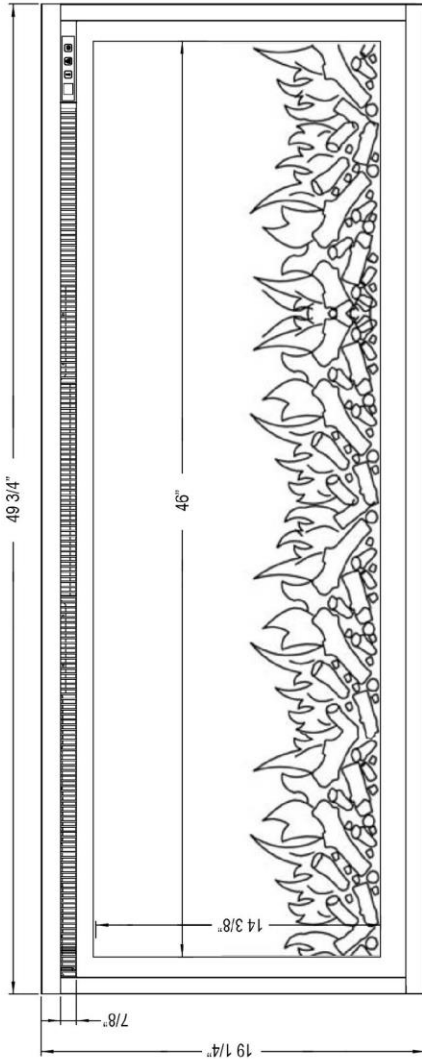

Sideline® Elite Series Electric Fireplace

Dimensional Drawings

80036 – Sideline® Elite 50” Dimensions

Side View

Front View

Rear View

Top View

80036 - Sideline Elite 50” Recessed Fireplace - Black

Features

- 2 heat settings (high and low) and Programmable thermostat
- 3 speed flame options
- 10 color media bed and 6 color flame options
- Designed for recessed mounting in wall
- Remote control for heat and flame setting (batteries not included)
- Dual mode, operates with or without heat for only flame effect
- Built in timer: 1 to 8 hours
- Faux drift wood fire logs and glass crystal media options

Specifications

- Frame color: Black
- Watts: 1,500
- BTUs: 5,000
- Room Coverage: 400 ft.
- Voltage: 110V-120V
- Amperes: 12
- Rough Opening: 48 3/4"W x 18 1/4"H x 6"D

Sideline Elite 50” Recessed Fireplace
PN: 80036