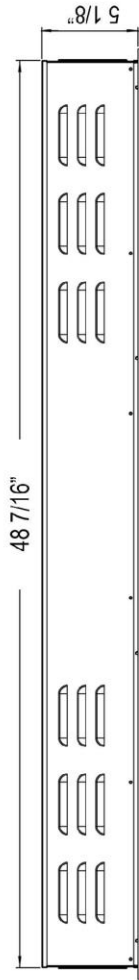

Sideline® Elite Series Electric Fireplace

Dimensional Drawings

80036 – Sideline® Elite 50” Dimensions

Side View

Front View

Rear View

Top View

80036 - Sideline Elite 50” Recessed Fireplace - Black

Features

- 2 heat settings (high and low) and Programmable thermostat
- 3 speed flame options
- 10 color media bed and 6 color flame options
- Designed for recessed mounting in wall
- Remote control for heat and flame setting (batteries not included)
- Dual mode, operates with or without heat for only flame effect
- Built in timer: 1 to 8 hours
- Faux drift wood fire logs and glass crystal media options

Specifications

- Frame color: Black
- Watts: 1,500
- BTUs: 5,000
- Room Coverage: 400 ft.
- Voltage: 110V-120V
- Amperes: 12
- Rough Opening: 48 3/4"W x 18 1/4"H x 6"D

Sideline Elite 50” Recessed Fireplace
PN: 80036