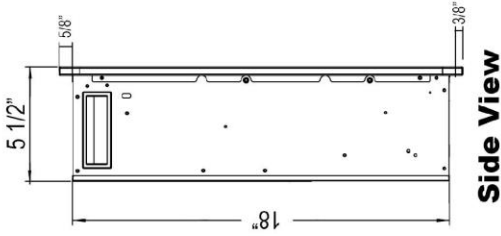

Sideline® Elite Series Electric Fireplace

Dimensional Drawings

80036 – Sideline® Elite 50” Dimensions

Side View

Front View

Rear View

Top View

80036 - Sideline Elite 50” Recessed Fireplace - Black

Specifications

- Frame color: Black
- Watts: 1,500
- BTUs: 5,000
- Room Coverage: 400 ft.
- Voltage: 110V-120V
- Amperes: 12
- Rough Opening: 48 3/4"W x 18 1/4"H x 6"D

Sideline Elite 50” Recessed Fireplace
PN: 80036