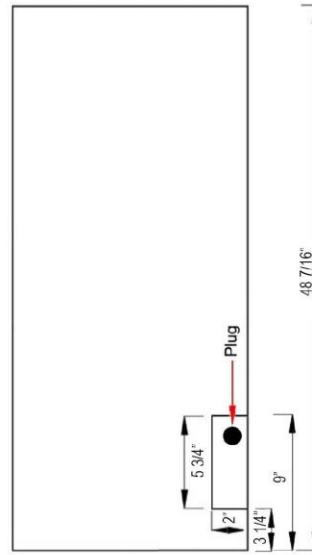

Sideline® Elite Series Electric Fireplace

Dimensional Drawings

80036 – Sideline® Elite 50” Dimensions

Side View

Front View

Rear View

Top View

80036 - Sideline Elite 50” Recessed Fireplace - Black

Features

- 2 heat settings (high and low) and Programmable thermostat
- 3 speed flame options
- 10 color media bed and 6 color flame options
- Designed for recessed mounting in wall
- Remote control for heat and flame setting (batteries not included)
- Dual mode, operates with or without heat for only flame effect
- Built in timer: 1 to 8 hours
- Faux drift wood fire logs and glass crystal media options

Specifications

- Frame color: Black
- Watts: 1,500
- BTUs: 5,000
- Room Coverage: 400 ft.
- Voltage: 110V-120V
- Amperes: 12
- Rough Opening: 48 3/4"W x 18 1/4"H x 6"D

Sideline Elite 50” Recessed Fireplace
PN: 80036