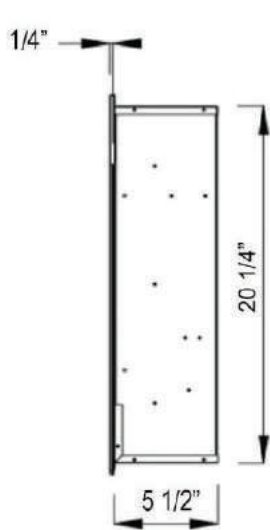

Sideline® 84" Recessed Fireplace | PN: 80043

80043 - Sideline 84" Recessed Fireplace

FEATURES

- 2 heat settings (high and low)
- Designed for recessed mounting in wall
- Remote control for heat and flame setting (batteries not included)
- Dual mode, operates with or without heat for only flame effect
- Built in timer mode for shut off in 30 minutes to 7.5 hours
- Faux Fire Log and Glass Crystal Media Options

SPECIFICATIONS

- Frame color: Black
- Watts: 1500
- BTU's: 5000
- Room Coverage: 400 ft
- Voltage: 110v - 120v
- Amps: 12
- Rough Opening: 80 3/4"W x 20 1/2"H x 5 3/4"D