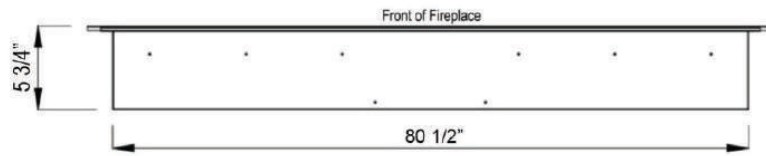

Sideline® 84" Recessed Fireplace | PN: 80043

80043 - Sideline 84" Recessed Fireplace

FEATURES

- 2 heat settings (high and low)
- Designed for recessed mounting in wall
- Remote control for heat and flame setting (batteries not included)
- Dual mode, operates with or without heat for only flame effect
- Built in timer mode for shut off in 30 minutes to 7.5 hours
- Faux Fire Log and Glass Crystal Media Options

SPECIFICATIONS

- Frame color: Black
- Watts: 1500
- BTU's: 5000
- Room Coverage: 400 ft
- Voltage: 110v - 120v
- Amps: 12
- Rough Opening: 80 3/4"W x 20 1/2"H x 5 3/4"D