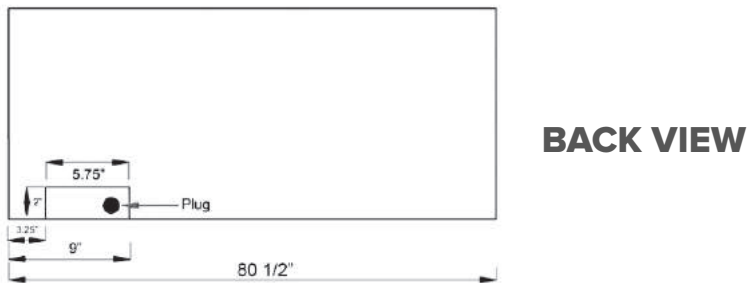

Sideline® 84" Recessed Fireplace | PN: 80043

80043 - Sideline 84" Recessed Fireplace

FEATURES

- 2 heat settings (high and low)
- Designed for recessed mounting in wall
- Remote control for heat and flame setting (batteries not included)
- Dual mode, operates with or without heat for only flame effect
- Built in timer mode for shut off in 30 minutes to 7.5 hours
- Faux Fire Log and Glass Crystal Media Options

SPECIFICATIONS

- Frame color: Black
- Watts: 1500
- BTU's: 5000
- Room Coverage: 400 ft
- Voltage: 110v - 120v
- Amps: 12
- Rough Opening: 80 3/4"W x 20 1/2"H x 5 3/4"D