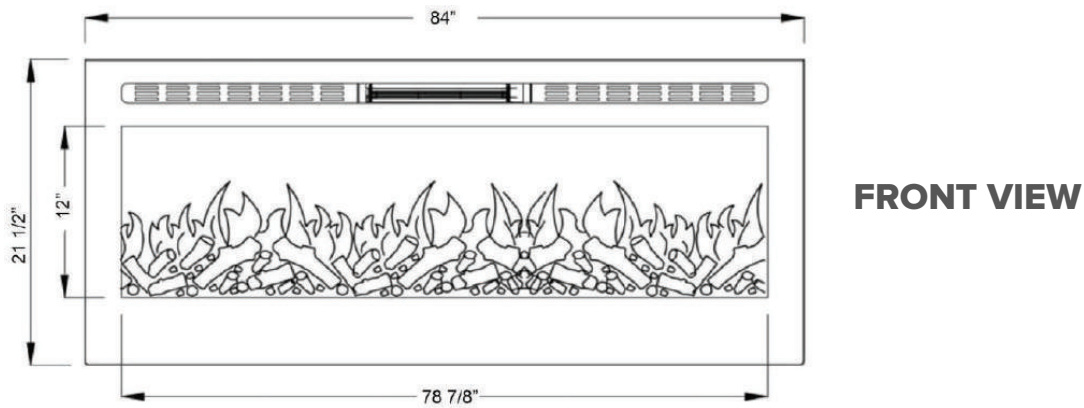

Sideline® 84" Recessed Fireplace | PN: 80043

80043 - Sideline 84" Recessed Fireplace

FEATURES

- 2 heat settings (high and low)
- Designed for recessed mounting in wall
- Remote control for heat and flame setting (batteries not included)
- Dual mode, operates with or without heat for only flame effect
- Built in timer mode for shut off in 30 minutes to 7.5 hours
- Faux Fire Log and Glass Crystal Media Options

SPECIFICATIONS

- Frame color: Black
- Watts: 1500
- BTU's: 5000
- Room Coverage: 400 ft
- Voltage: 110v - 120v
- Amps: 12
- Rough Opening: 80 3/4"W x 20 1/2"H x 5 3/4"D