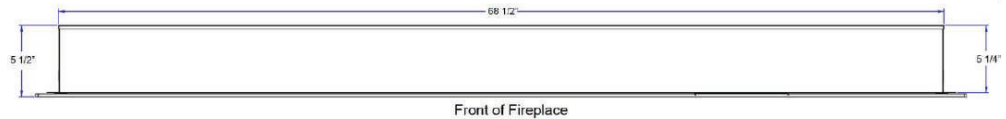

Sideline® 72” Recessed Fireplace | PN: 80015

FRONT VIEW

SIDE VIEW

TOP VIEW

80015 - Sideline 72” Recessed Fireplace

FEATURES

- 2 heat settings (high and low)
- Designed for recessed mounting in wall
- Remote control for heat and flame setting (batteries not included)
- Dual mode, operates with or without heat for only flame effect
- Built in timer mode for shut off in 30 minutes to 7.5 hours
- Faux Fire Log and Glass Crystal Media Options

SPECIFICATIONS

- Frame color: Black
- Watts: 1500
- BTU's: 5000
- Room Coverage: 400 ft
- Voltage: 110v - 120v
- Amps: 12
- Rough Opening: 68 3/4”W x 20 1/2”H x 5 3/4”D