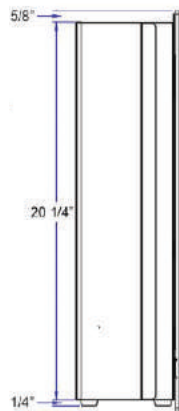

Sideline® 72” Recessed Fireplace | PN: 80015

FRONT VIEW

SIDE VIEW

TOP VIEW

80015 - Sideline 72” Recessed Fireplace

FEATURES

- 2 heat settings (high and low)
- Designed for recessed mounting in wall
- Remote control for heat and flame setting (batteries not included)
- Dual mode, operates with or without heat for only flame effect
- Built in timer mode for shut off in 30 minutes to 7.5 hours
- Faux Fire Log and Glass Crystal Media Options

SPECIFICATIONS

- Frame color: Black
- Watts: 1500
- BTU's: 5000
- Room Coverage: 400 ft
- Voltage: 110v - 120v
- Amps: 12
- Rough Opening: 68 3/4”W x 20 1/2”H x 5 3/4”D