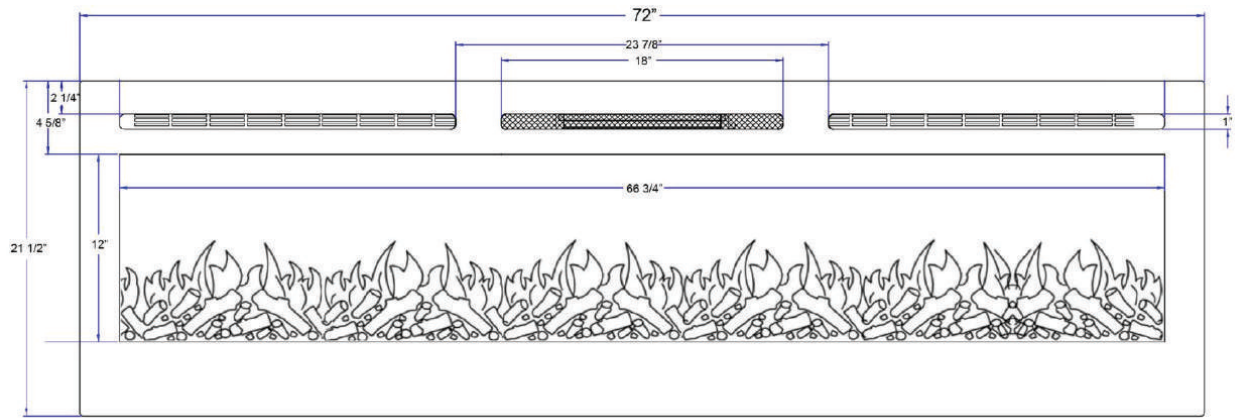

Sideline® 72” Recessed Fireplace | PN: 80015

FRONT VIEW

SIDE VIEW

TOP VIEW

80015 - Sideline 72” Recessed Fireplace

FEATURES

- 2 heat settings (high and low)
- Designed for recessed mounting in wall
- Remote control for heat and flame setting (batteries not included)
- Dual mode, operates with or without heat for only flame effect
- Built in timer mode for shut off in 30 minutes to 7.5 hours
- Faux Fire Log and Glass Crystal Media Options

SPECIFICATIONS

- Frame color: Black
- Watts: 1500
- BTU's: 5000
- Room Coverage: 400 ft
- Voltage: 110v - 120v
- Amps: 12
- Rough Opening: 68 3/4”W x 20 1/2”H x 5 3/4”D