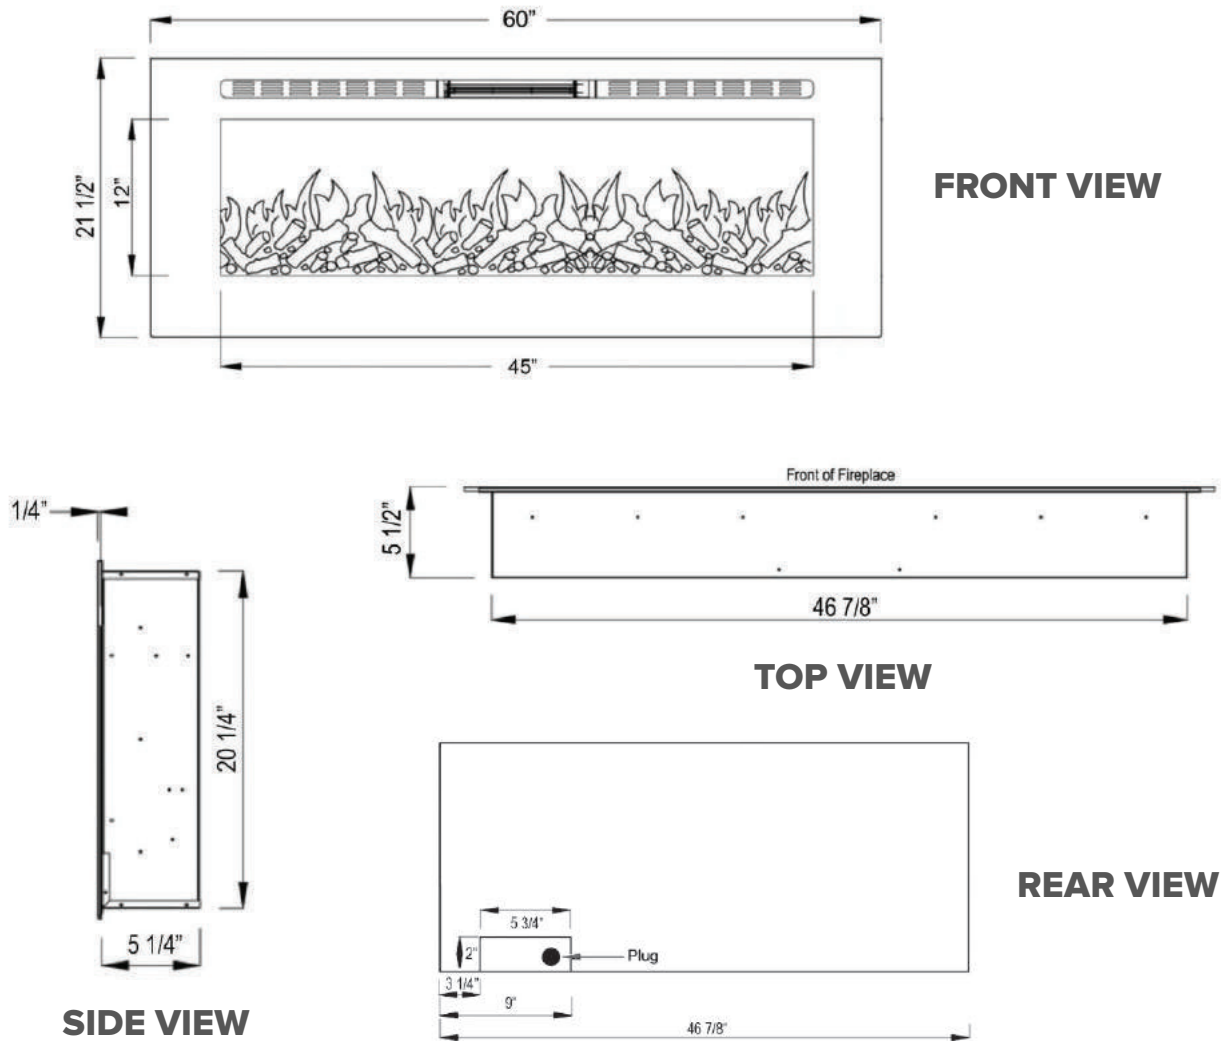

# Sideline® 60" Recessed Fireplace | PN: 80011

## 80011 - Sideline 60" Recessed Fireplace - Black

### FEATURES

- 2 heat settings (high and low)
- Designed for recessed mounting in wall
- Remote control for heat and flame setting (batteries not included)
- Dual mode, operates with or without heat for only flame effect
- Built in timer mode for shut off in 30 minutes to 7.5 hours
- Faux Fire Log and Glass Crystal Media Options

### SPECIFICATIONS

- Frame color: Black
- Watts: 1500
- BTU's: 5000
- Room Coverage: 400 ft
- Voltage: 110v - 120v
- Amps: 12
- Rough Opening: 47 1/8"W x 20 1/2"H x 5 3/4"W