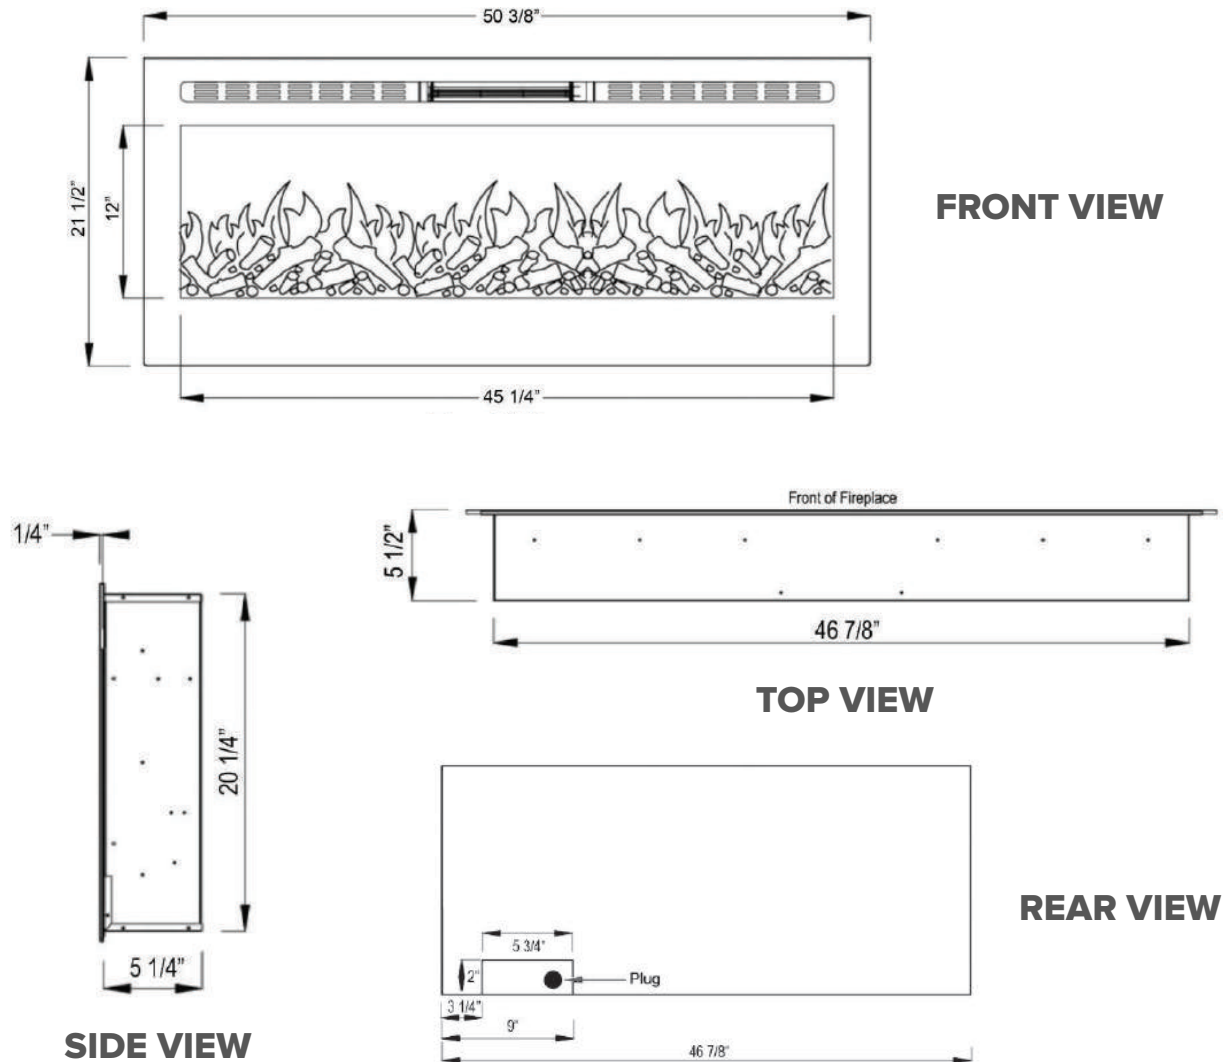

**Sideline® 50" Recessed Fireplace | PN: 80004 / 80029**

**80004 - Sideline 50" Recessed Fireplace - Black**  
**80029 - Sideline 50" Recessed Fireplace - White**

**FEATURES**

- 2 heat settings (high and low)
- Designed for recessed mounting in wall
- Remote control for heat and flame setting (batteries not included)
- Dual mode, operates with or without heat for only flame effect
- Built in timer mode for shut off in 30 minutes to 7.5 hours
- Faux Fire Log and Glass Crystal Media Options

**SPECIFICATIONS**

- Frame color: 80004 - Black / 80029 - White
- Watts: 1500
- BTU's: 5000
- Room Coverage: 400 ft
- Voltage: 110v - 120v
- Amps: 12
- Rough Opening: 47 1/8"W x 20 1/2"H x 5 3/4"W