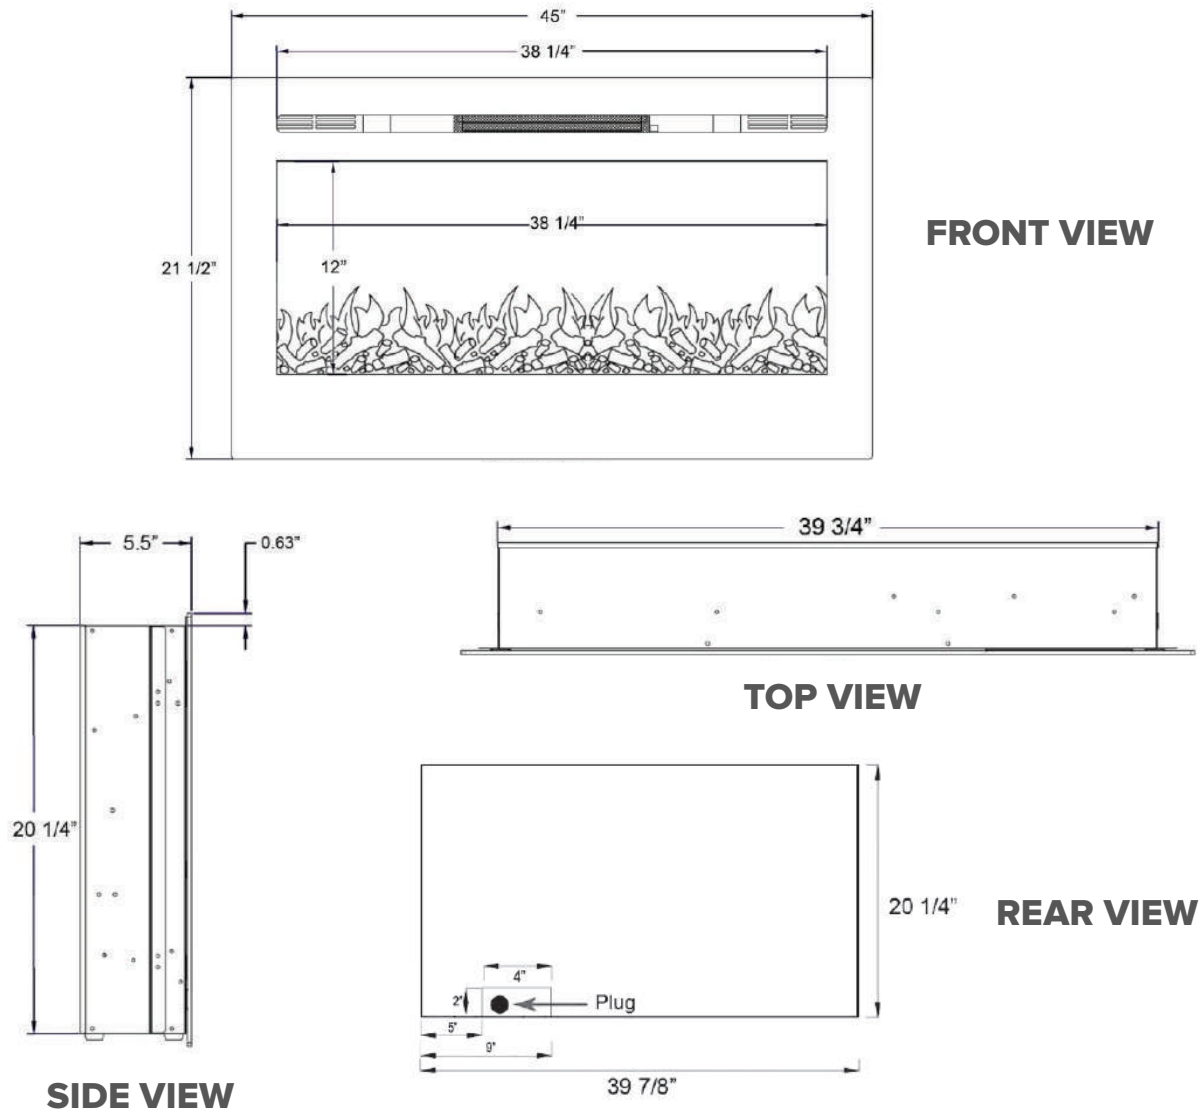

# Sideline® 45" Recessed Fireplace | PN: 80025

## 80025 - Sideline 45" Recessed Fireplace

### FEATURES

- 2 heat settings (high and low)
- Designed for recessed mounting in wall
- Remote control for heat and flame setting (batteries not included)
- Dual mode, operates with or without heat for only flame effect
- Built in timer mode for shut off in 30 minutes to 7.5 hours
- Faux Fire Log and Glass Crystal Media Options

### SPECIFICATIONS

- Frame color: Black
- Watts: 1500
- BTU's: 5000
- Room Coverage: 400 ft
- Voltage: 120v
- Amps: 12
- Rough Opening: 40 1/8"W x 20 1/2"H x 5 3/4"D