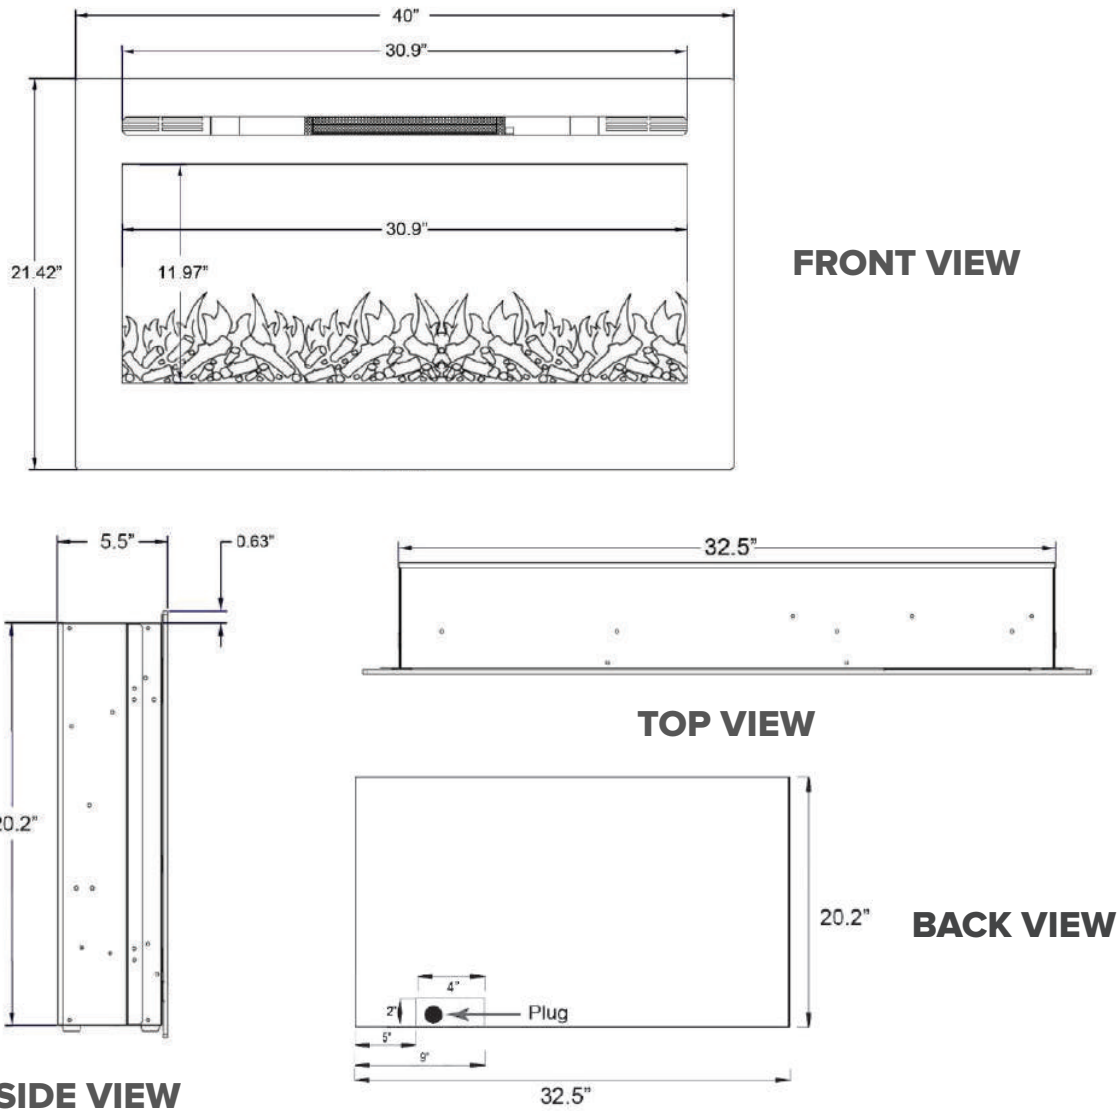

# Sideline® 40" Recessed Fireplace | PN: 80027

## 80027 - Sideline 40" Recessed Fireplace

### FEATURES

- 2 heat settings (high and low)
- Designed for recessed mounting in wall
- Remote control for heat and flame setting (batteries not included)
- Dual mode, operates with or without heat for only flame effect
- Built in timer mode for shut off in 30 minutes to 7.5 hours
- Faux Fire Log and Glass Crystal Media Options

### SPECIFICATIONS

- Frame color: Black
- Watts: 1500
- BTU's: 5000
- Room Coverage: 400 ft
- Voltage: 110v - 120v
- Amps: 12
- Rough Opening: 32 3/4"W x 20 1/2"H x 5 3/4"D