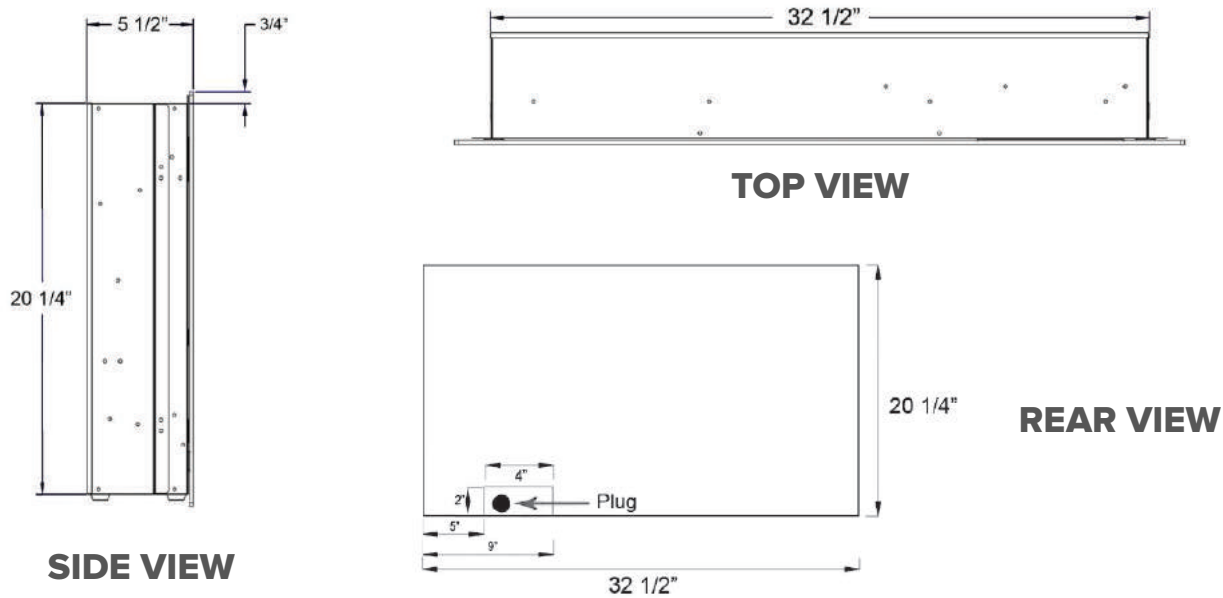

## Sideline® 36" Recessed Fireplace | PN: 80014

### 80014 - Sideline 36" Recessed Fireplace

#### SPECIFICATIONS

- Frame color: Black
- Watts: 1500
- BTU's: 5000
- Room Coverage: 400 ft
- Voltage: 120v
- Amps: 12
- Rough Opening: 32 3/4"W x 20 1/2"H x 5 3/4"D