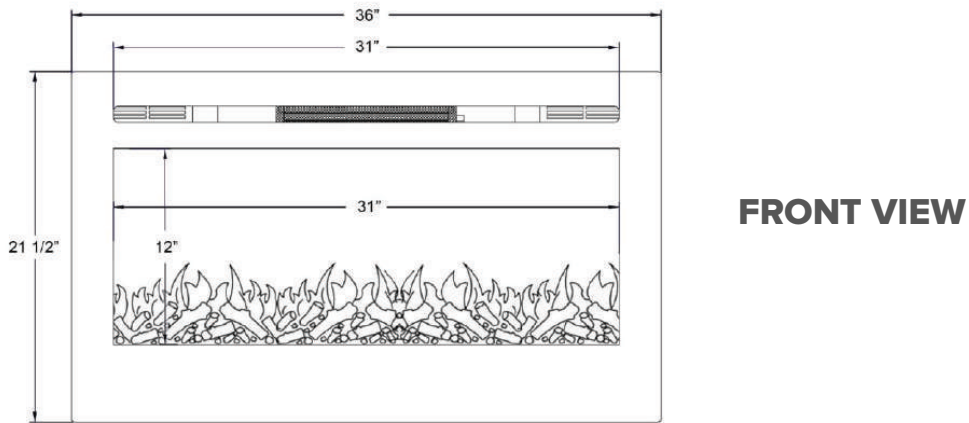

## Sideline® 36" Recessed Fireplace | PN: 80014

### 80014 - Sideline 36" Recessed Fireplace

#### SPECIFICATIONS

- Frame color: Black
- Watts: 1500
- BTU's: 5000
- Room Coverage: 400 ft
- Voltage: 120v
- Amps: 12
- Rough Opening: 32 3/4"W x 20 1/2"H x 5 3/4"D