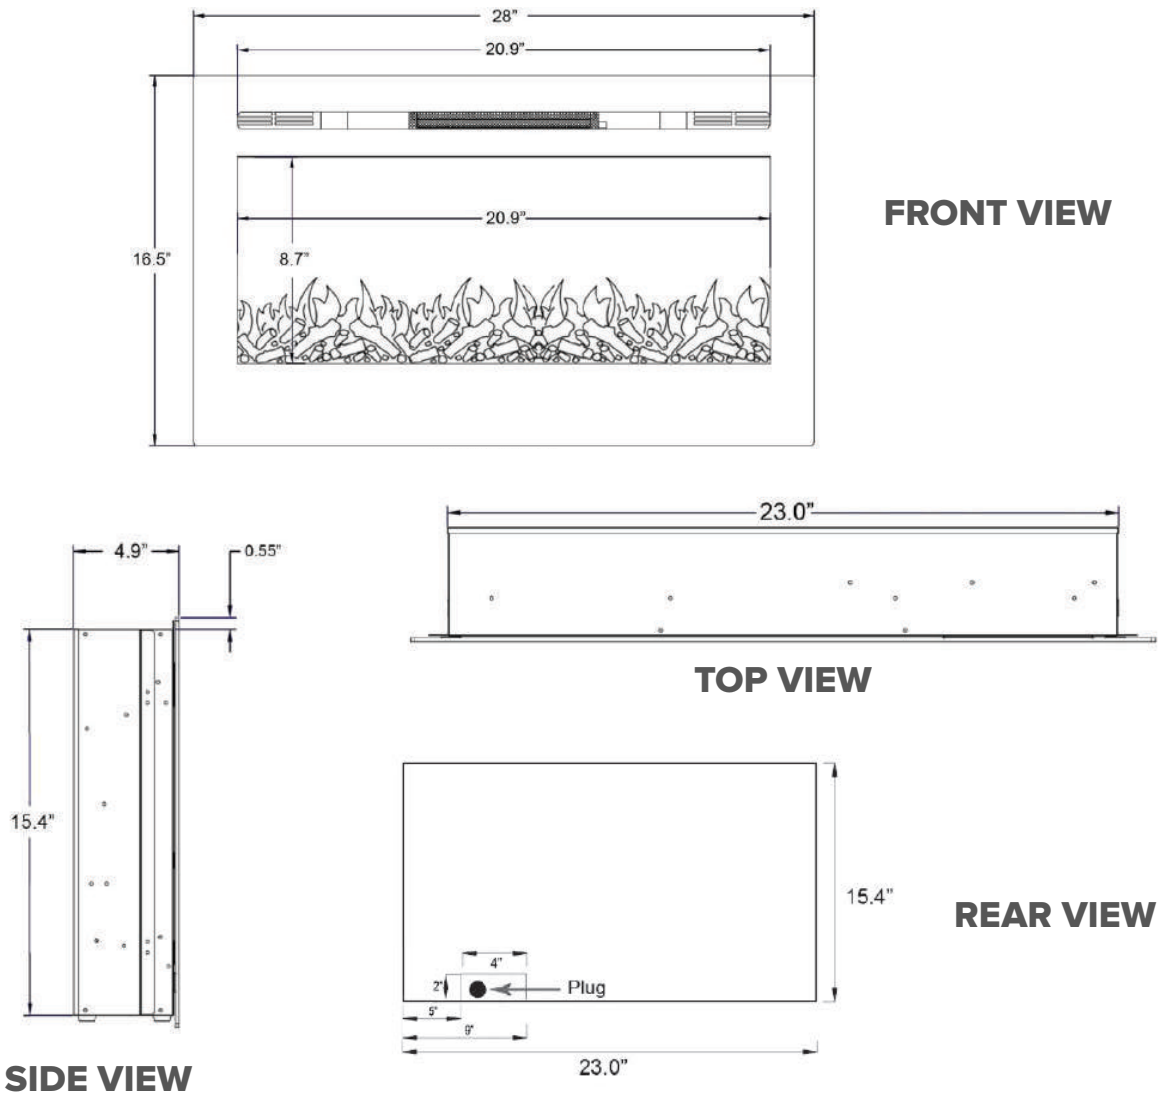

# Sideline® 28" Recessed Fireplace | PN: 80028

## 80028 - Sideline 28" Recessed Fireplace

### FEATURES

- 2 heat settings (high and low)
- Designed for recessed mounting in wall
- Remote control for heat and flame setting (batteries not included)
- Dual mode, operates with or without heat for only flame effect
- Built in timer mode for shut off in 30 minutes to 7.5 hours
- Faux Fire Log and Glass Crystal Media Options
- Ships with fire log secured in place. To use glass crystal media, simply unscrew and remove the log.

### SPECIFICATIONS

- Frame color: Black
- Watts: 1100
- BTU's: 3753
- Room Coverage: 400 ft
- Voltage: 120v
- Amps: 12
- Rough Opening: 23 1/4"W x 15 3/4"H x 5 1/2"D

Note: the Sideline 28 is not hard wire compatible.