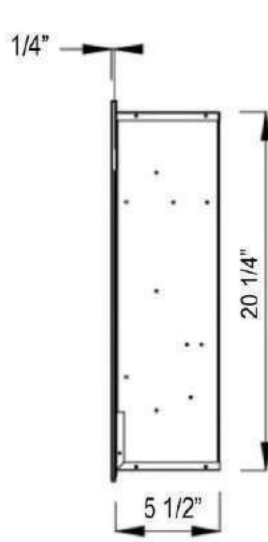

Sideline® 100" Recessed Fireplace | PN: 80032

FRONT VIEW

SIDE VIEW

TOP VIEW

REAR VIEW

80032 - Sideline 100" Recessed Fireplace

FEATURES

- 2 heat settings (high and low)
- Designed for recessed mounting in wall
- Remote control for heat and flame setting (batteries not included)
- Dual mode, operates with or without heat for only flame effect
- Built in timer mode for shut off in 30 minutes to 7.5 hours
- Faux Fire Log and Glass Crystal Media Options

SPECIFICATIONS

- Frame color: Black
- Watts: 1500
- BTU's: 5000
- Room Coverage: 400 ft
- Voltage: 110v-120v
- Amps: 12
- Rough Opening: 96 3/4"W x 20 1/2"H x 5 3/4"D