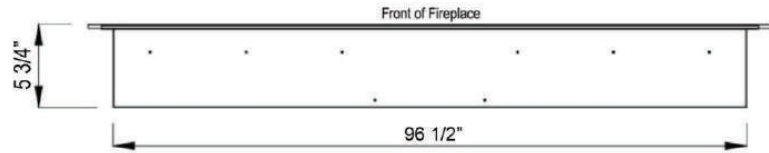

Sideline® 100" Recessed Fireplace | PN: 80032

FRONT VIEW

SIDE VIEW

TOP VIEW

REAR VIEW

80032 - Sideline 100" Recessed Fireplace

FEATURES

- 2 heat settings (high and low)
- Designed for recessed mounting in wall
- Remote control for heat and flame setting (batteries not included)
- Dual mode, operates with or without heat for only flame effect
- Built in timer mode for shut off in 30 minutes to 7.5 hours
- Faux Fire Log and Glass Crystal Media Options

SPECIFICATIONS

- Frame color: Black
- Watts: 1500
- BTU's: 5000
- Room Coverage: 400 ft
- Voltage: 110v-120v
- Amps: 12
- Rough Opening: 96 3/4"W x 20 1/2"H x 5 3/4"D