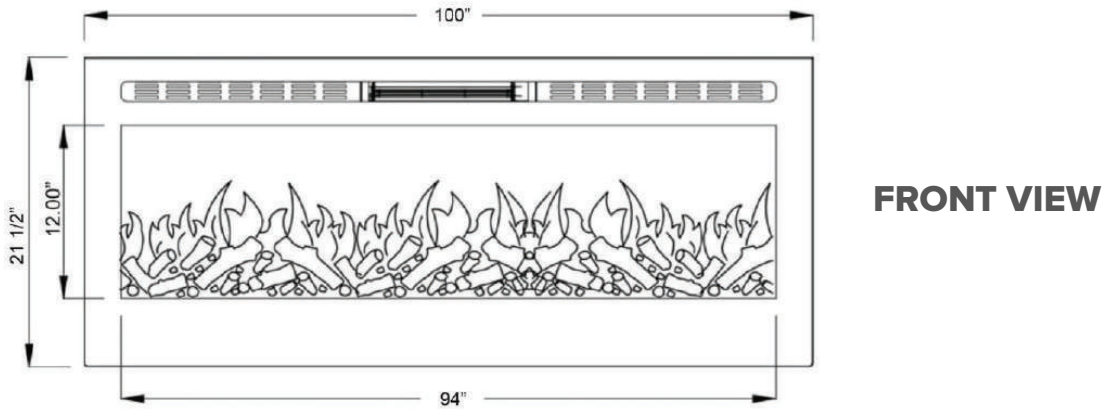

Sideline® 100" Recessed Fireplace | PN: 80032

FRONT VIEW

SIDE VIEW

TOP VIEW

REAR VIEW

80032 - Sideline 100" Recessed Fireplace

FEATURES

- 2 heat settings (high and low)
- Designed for recessed mounting in wall
- Remote control for heat and flame setting (batteries not included)
- Dual mode, operates with or without heat for only flame effect
- Built in timer mode for shut off in 30 minutes to 7.5 hours
- Faux Fire Log and Glass Crystal Media Options

SPECIFICATIONS

- Frame color: Black
- Watts: 1500
- BTU's: 5000
- Room Coverage: 400 ft
- Voltage: 110v-120v
- Amps: 12
- Rough Opening: 96 3/4"W x 20 1/2"H x 5 3/4"D