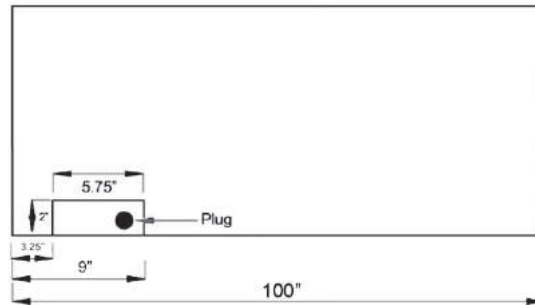

Sideline® 100" Recessed Fireplace | PN: 80032

FRONT VIEW

SIDE VIEW

TOP VIEW

REAR VIEW

80032 - Sideline 100" Recessed Fireplace

FEATURES

- 2 heat settings (high and low)
- Designed for recessed mounting in wall
- Remote control for heat and flame setting (batteries not included)
- Dual mode, operates with or without heat for only flame effect
- Built in timer mode for shut off in 30 minutes to 7.5 hours
- Faux Fire Log and Glass Crystal Media Options

SPECIFICATIONS

- Frame color: Black
- Watts: 1500
- BTU's: 5000
- Room Coverage: 400 ft
- Voltage: 110v-120v
- Amps: 12
- Rough Opening: 96 3/4"W x 20 1/2"H x 5 3/4"D