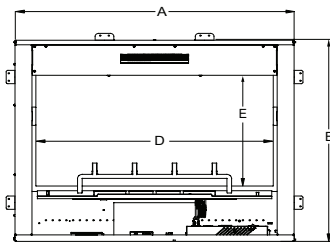

Fronts

Casual, simple design blends the fireplace into its surroundings.

With its simple form and heavy construction, this front creates a timeless design that will never go out of style.

A hammered forged look is tried and true as a high-end look for your traditional fireplace.

The optional Wescott Mantel Kit allows for Inception to be added to any room - no construction needed; mantel is paintable.

Specifications

BTU Output	Width (A)		Height (B)		Depth (C)		Viewing Area (D x E)
	Unit	Framing	Unit	Framing*	Unit	Framing	
Up to 10,000	41-1/4" [1048]	42" [1067]	34-3/8" [874]	34-7/8" [886]	8-7/8" [225]	8-3/4" [222]	34-1/2" x 19" [876 x 483]

Front View

Top View

simplifire.com

Google, YouTube and Google Home are trademarks of Google LLC. Amazon, Alexa, and all related logos are trademarks of Amazon.com, Inc. or its affiliates.

OUR SUSTAINABILITY STORY

Our history of leadership in the hearth industry compels us to now lead the way in developing manufacturing practices that ensure our planet remains as durable, beautiful and long-lasting as our products. Find out how we are leading the industry in sustainable practices by scanning the code at left.

SFE-1018-0324

Scan for Dimensions and Specification Details

SimpliFire
Fire Made Simple