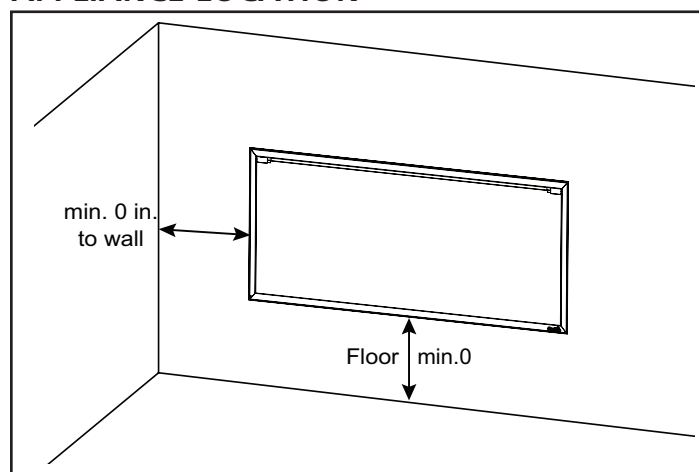

Please consult the manufacturer's installation manual for all details and requirements before making a final design layout decision.

Scion 43" Clean Face Linear Electric Fireplace

MODEL	WIDTH		HEIGHT		DEPTH		VIEWING AREA	BTUS
	Actual	Framing	Actual	Framing	Actual	Framing		
SF-SC43-BK	44-1/2" [1130]	45" [1143]	23-7/8" [606]	24-1/4" [616]	7-5/8" [194]	7-5/8" [194]	41-1/2" x 15" [1054 x 381]	5,000

LEFT SIDE

FRONT

RIGHT SIDE

ELECTRICAL CONNECTION REQUIREMENTS

CIRCUIT	CONNECTION METHOD	BTUS
15 AMP, 120V/60 Hz	Hardwire only	5,000

MINIMUM CLEARANCES TO COMBUSTIBLES

AREA	CLEARANCES
SIDES	0"
FLOOR	0"
TOP	0"
BACK	0"
FRONT	36" [914]

FINISHING DIMENSIONS

MANTEL PROJECTIONS

APPLIANCE LOCATION

PRODUCT LISTING CODES	
US	CSA 22.2 No 46-M1988
INTERNATIONAL	CSA 22.2 No 46-M1988

Product information provided is not complete and is subject to change without notice. Product installation must adhere strictly to instructions accompanying product to avoid risk of fire and potential injury.