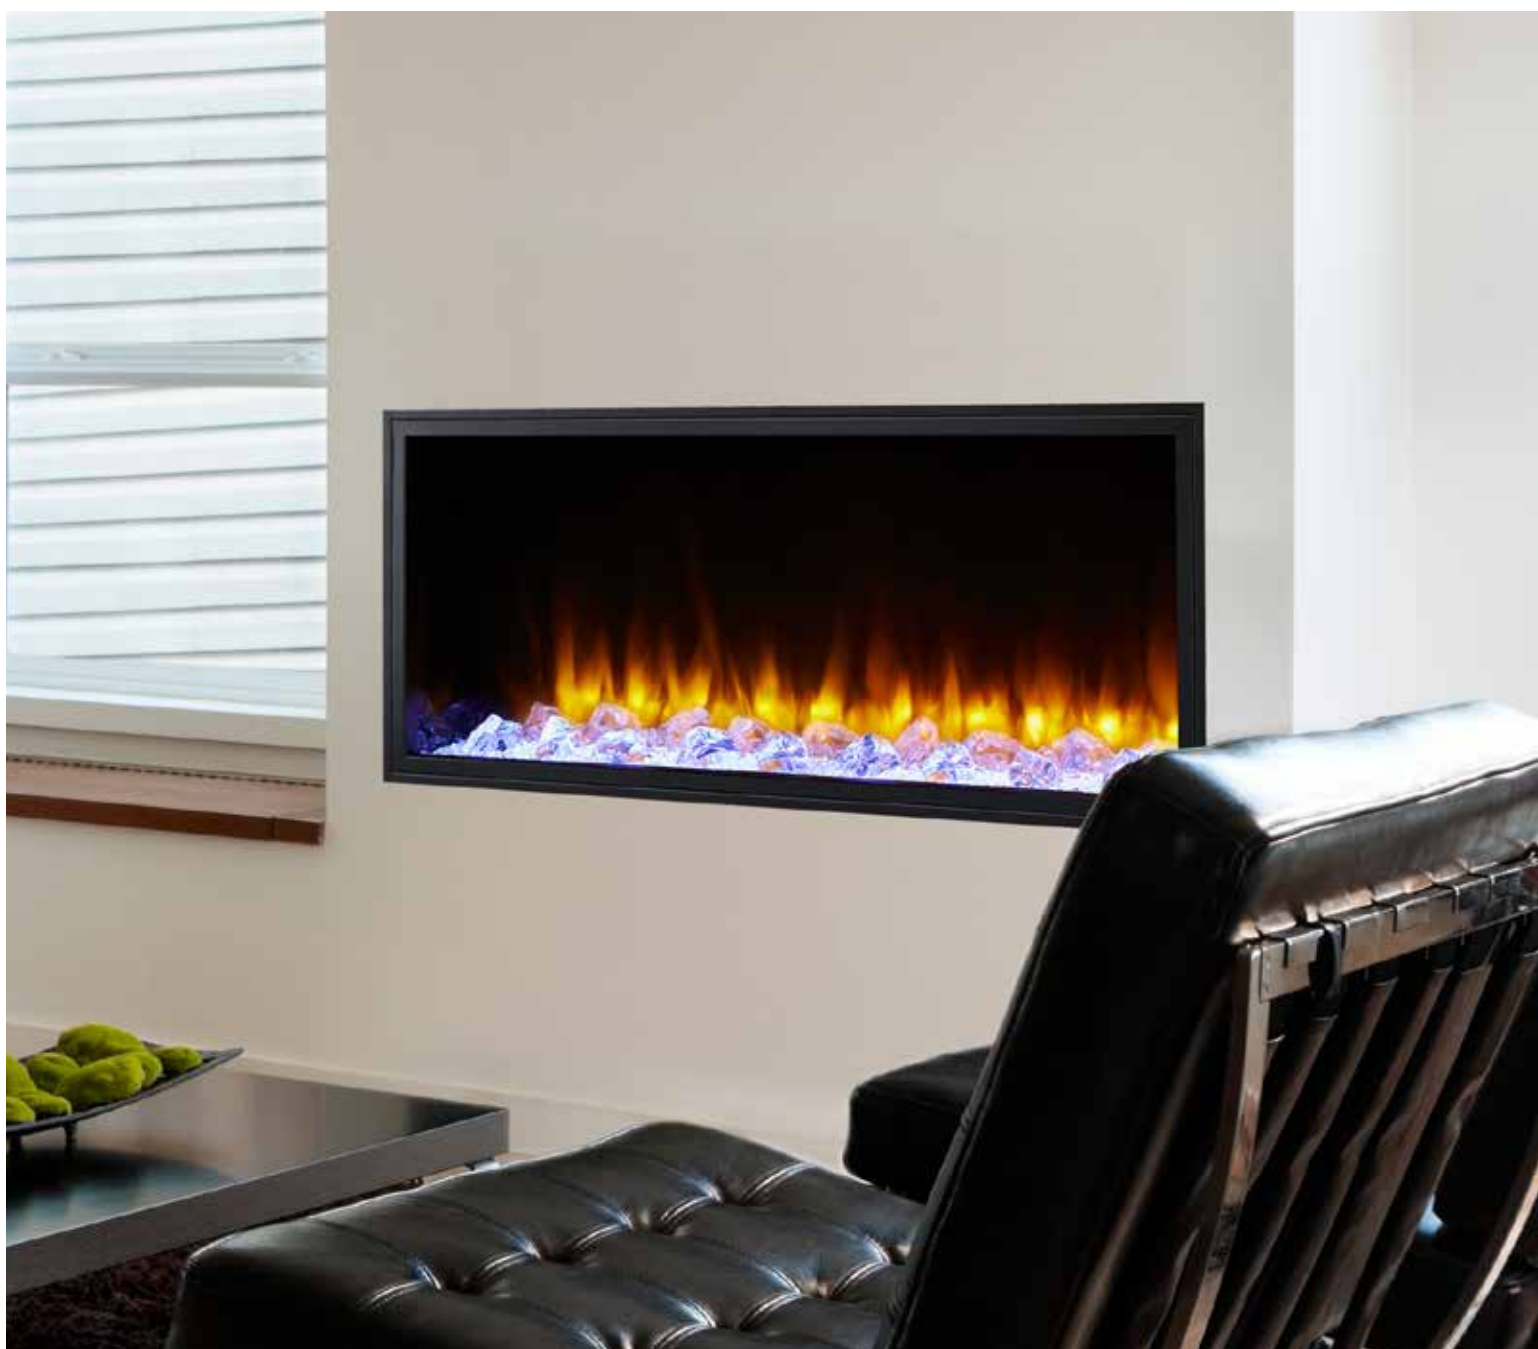

Scion 43" Clean Face Linear

Electric Fireplace

SimpliFire[™]
Fire Made Simple

Easy | Flexible

- Bring finishing materials right up to the edge of the fireplace for a flush look
- Adjustable heat, perfect for zone heating with up to 5,000 BTUs of output
- Four flame color themes and 14 ember bed color choices for complete customization
- Intuitive, multifunction remote for control at your fingertips

Please consult the manufacturer's installation manual for all details and requirements before making a final design layout decision.

Scion 43" Clean Face Linear Electric Fireplace

MODEL	WIDTH		HEIGHT		DEPTH		VIEWING AREA	BTUS
	Actual	Framing	Actual	Framing	Actual	Framing		
SF-SC43-BK	44-1/2" [1130]	45" [1143]	23-7/8" [606]	24-1/4" [616]	7-5/8" [194]	7-5/8" [194]	41-1/2" x 15" [1054 x 381]	5,000