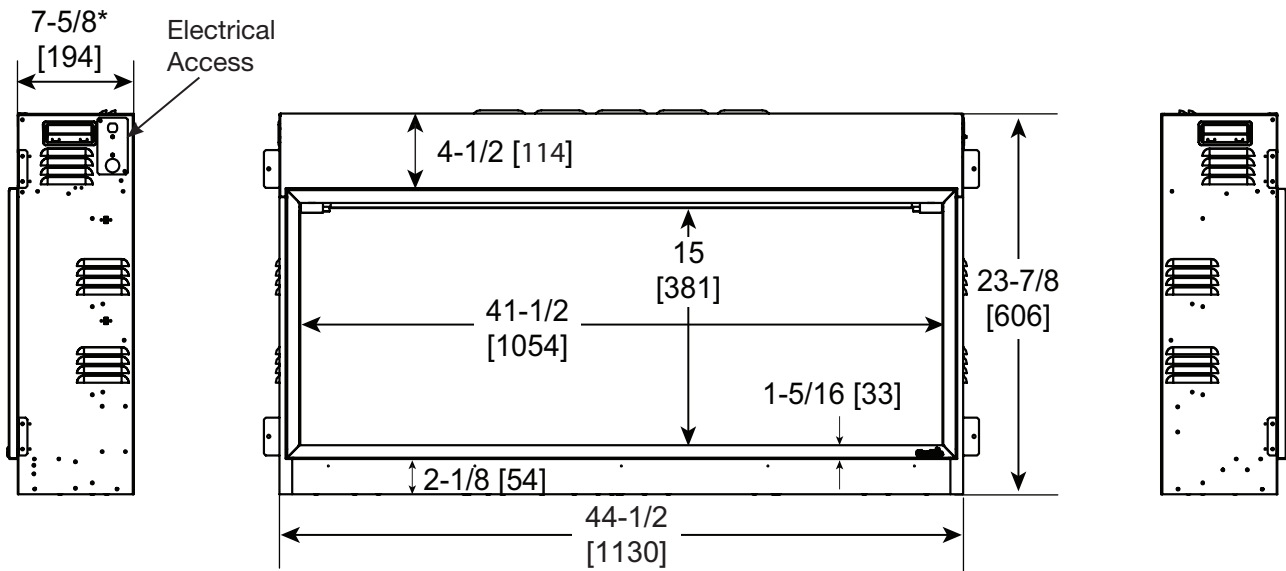

Please consult the manufacturer's installation manual for all details and requirements before making a final design layout decision.

Scion 43" Clean Face Linear Electric Fireplace

MODEL	WIDTH		HEIGHT		DEPTH		VIEWING AREA	BTUS
	Actual	Framing	Actual	Framing	Actual	Framing		
SF-SC43-BK	44-1/2" [1130]	45" [1143]	23-7/8" [606]	24-1/4" [616]	7-5/8" [194]	7-5/8" [194]	41-1/2" x 15" [1054 x 381]	5,000

LEFT SIDE

FRONT

RIGHT SIDE

ELECTRICAL CONNECTION REQUIREMENTS

CIRCUIT	CONNECTION METHOD	BTUS
15 AMP, 120V/60 Hz	Hardwire only	5,000

MINIMUM CLEARANCES TO COMBUSTIBLES

AREA	CLEARANCES
SIDES	0"
FLOOR	0"
TOP	0"
BACK	0"
FRONT	36" [914]

FINISHING DIMENSIONS

MANTEL PROJECTIONS

APPLIANCE LOCATION

PRODUCT LISTING CODES	
US	CSA 22.2 No 46-M1988
INTERNATIONAL	CSA 22.2 No 46-M1988

Product information provided is not complete and is subject to change without notice. Product installation must adhere strictly to instructions accompanying product to avoid risk of fire and potential injury.