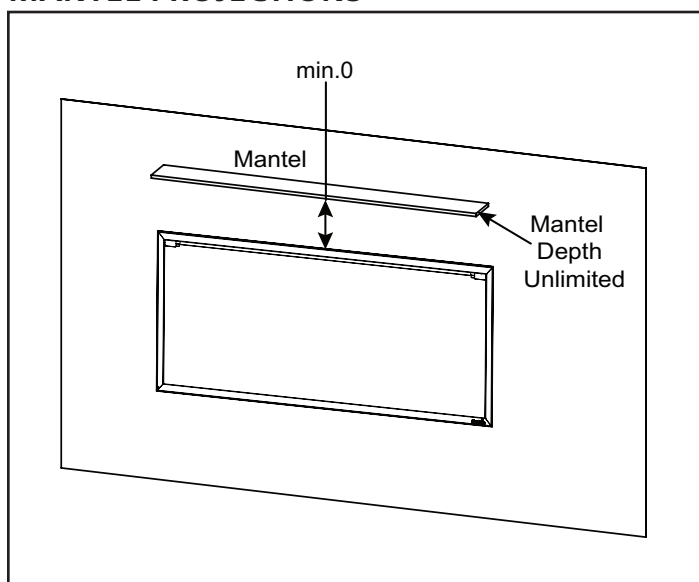

Please consult the manufacturer's installation manual for all details and requirements before making a final design layout decision.

Scion 43" Clean Face Linear Electric Fireplace

MODEL	WIDTH		HEIGHT		DEPTH		VIEWING AREA	BTUS
	Actual	Framing	Actual	Framing	Actual	Framing		
SF-SC43-BK	44-1/2" [1130]	45" [1143]	23-7/8" [606]	24-1/4" [616]	7-5/8" [194]	7-5/8" [194]	41-1/2" x 15" [1054 x 381]	5,000

LEFT SIDE

FRONT

RIGHT SIDE

ELECTRICAL CONNECTION REQUIREMENTS

CIRCUIT	CONNECTION METHOD	BTUS
15 AMP, 120V/60 Hz	Hardwire only	5,000

MINIMUM CLEARANCES TO COMBUSTIBLES

AREA	CLEARANCES
SIDES	0"
FLOOR	0"
TOP	0"
BACK	0"
FRONT	36" [914]

FINISHING DIMENSIONS

MANTEL PROJECTIONS

APPLIANCE LOCATION

PRODUCT LISTING CODES	
US	CSA 22.2 No 46-M1988
INTERNATIONAL	CSA 22.2 No 46-M1988

Product information provided is not complete and is subject to change without notice. Product installation must adhere strictly to instructions accompanying product to avoid risk of fire and potential injury.