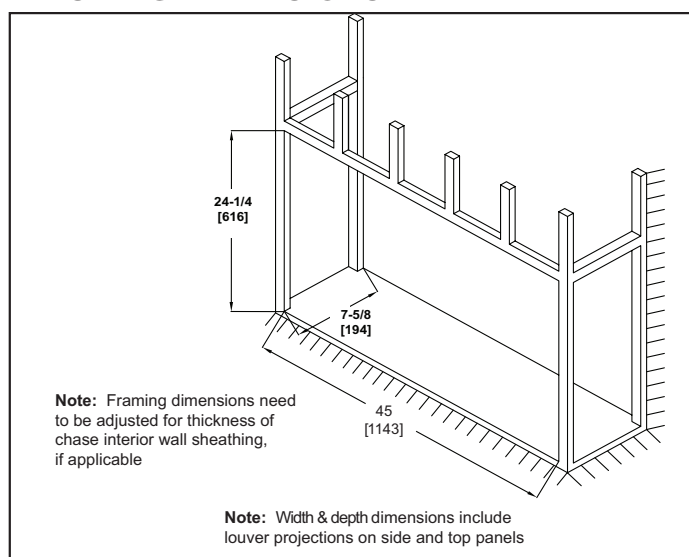

Please consult the manufacturer's installation manual for all details and requirements before making a final design layout decision.

Scion 43" Clean Face Linear Electric Fireplace

MODEL	WIDTH		HEIGHT		DEPTH		VIEWING AREA	BTUS
	Actual	Framing	Actual	Framing	Actual	Framing		
SF-SC43-BK	44-1/2" [1130]	45" [1143]	23-7/8" [606]	24-1/4" [616]	7-5/8" [194]	7-5/8" [194]	41-1/2" x 15" [1054 x 381]	5,000

LEFT SIDE

FRONT

RIGHT SIDE

ELECTRICAL CONNECTION REQUIREMENTS

CIRCUIT	CONNECTION METHOD	BTUS
15 AMP, 120V/60 Hz	Hardwire only	5,000

MINIMUM CLEARANCES TO COMBUSTIBLES

AREA	CLEARANCES
SIDES	0"
FLOOR	0"
TOP	0"
BACK	0"
FRONT	36" [914]

FINISHING DIMENSIONS

MANTEL PROJECTIONS

APPLIANCE LOCATION

PRODUCT LISTING CODES	
US	CSA 22.2 No 46-M1988
INTERNATIONAL	CSA 22.2 No 46-M1988

Product information provided is not complete and is subject to change without notice. Product installation must adhere strictly to instructions accompanying product to avoid risk of fire and potential injury.