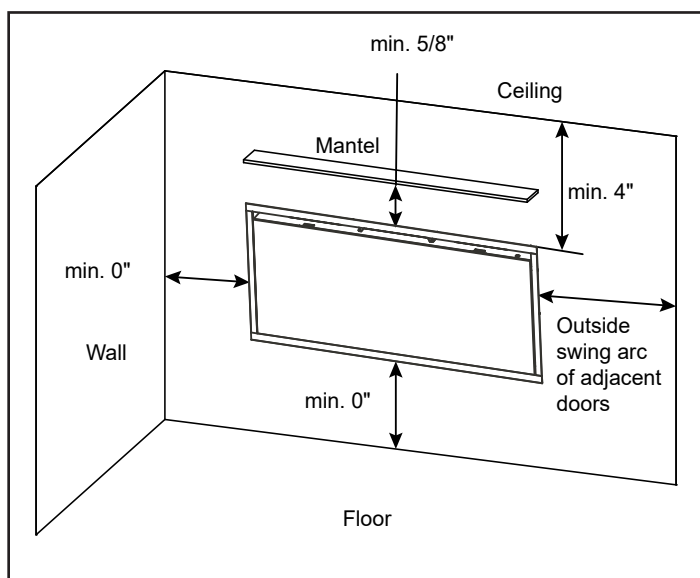

Please consult the manufacturer's installation manual for all details and requirements before making a final design layout decision.

Allusion Platinum 50" Recessed Linear Electric Fireplace

MODEL	FRONT WIDTH		BACK WIDTH		FRONT HEIGHT		BACK HEIGHT		DEPTH		VIEWING AREA
	Actual	Framing	Actual	Framing	Actual	Framing	Actual	Framing	Actual	Framing	
SF-ALLP50-BK	52-5/16" [1329]	51" [1295]	50-1/2" [1283]	51" [1295]	20-7/16" [519]	19-1/2" [495]	19-3/8" [492]	19-1/2" [495]	5-5/8" [143]	2x6	48" x 15" [1219 x 381]

ELECTRICAL CONNECTION REQUIREMENTS

CIRCUIT	CONNECTION METHOD	BTUS
15 AMP, 120V/60 Hz	Hardwire or plug-in	5,000

MINIMUM CLEARANCES TO COMBUSTIBLES

AREA	CLEARANCES
SIDES	0"
FLOOR	0"
TOP TO MANTEL	5/8" [16]
BACK	0"
FRONT	36" [914]

FINISHING DIMENSIONS

APPLIANCE LOCATION

MANTEL PROJECTIONS

PRODUCT LISTING CODES	
US	CSA 22.2 No 46-M1988
INTERNATIONAL	CSA 22.2 No 46-M1988

Product information provided is not complete and is subject to change without notice. Product installation must adhere strictly to instructions accompanying product to avoid risk of fire and potential injury.