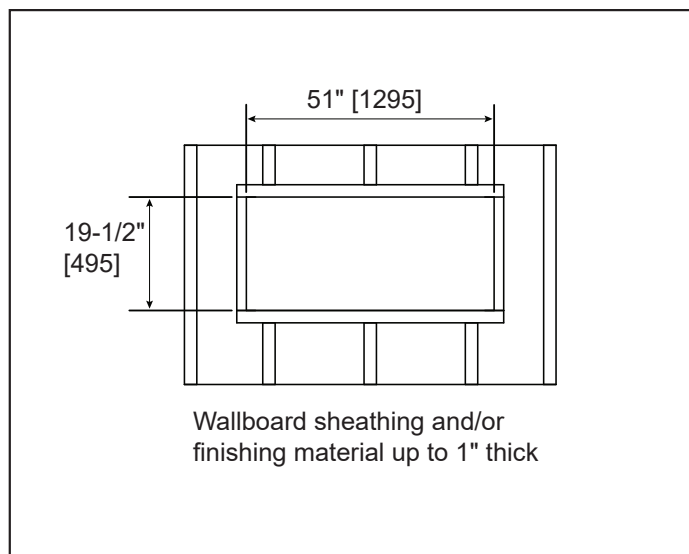

MINIMUM CLEARANCES TO COMBUSTIBLES

AREA	CLEARANCES
SIDES	0"
FLOOR	0"
TOP TO MANTEL	5/8" [16]
BACK	0"
FRONT	36" [914]

FINISHING DIMENSIONS