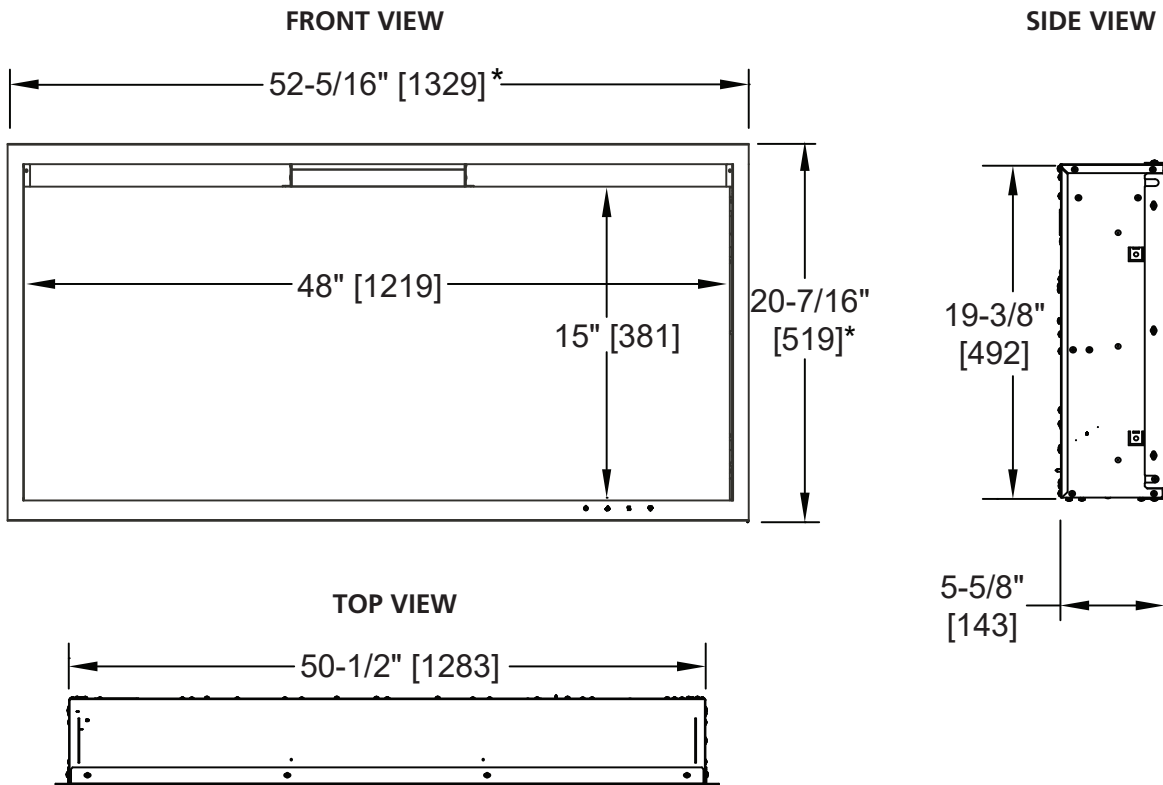

Please consult the manufacturer's installation manual for all details and requirements before making a final design layout decision.

Allusion Platinum 50" Recessed Linear Electric Fireplace

MODEL	FRONT WIDTH		BACK WIDTH		FRONT HEIGHT		BACK HEIGHT		DEPTH		VIEWING AREA
	Actual	Framing	Actual	Framing	Actual	Framing	Actual	Framing	Actual	Framing	
SF-ALLP50-BK	52-5/16" [1329]	51" [1295]	50-1/2" [1283]	51" [1295]	20-7/16" [519]	19-1/2" [495]	19-3/8" [492]	19-1/2" [495]	5-5/8" [143]	2x6	48" x 15" [1219 x 381]