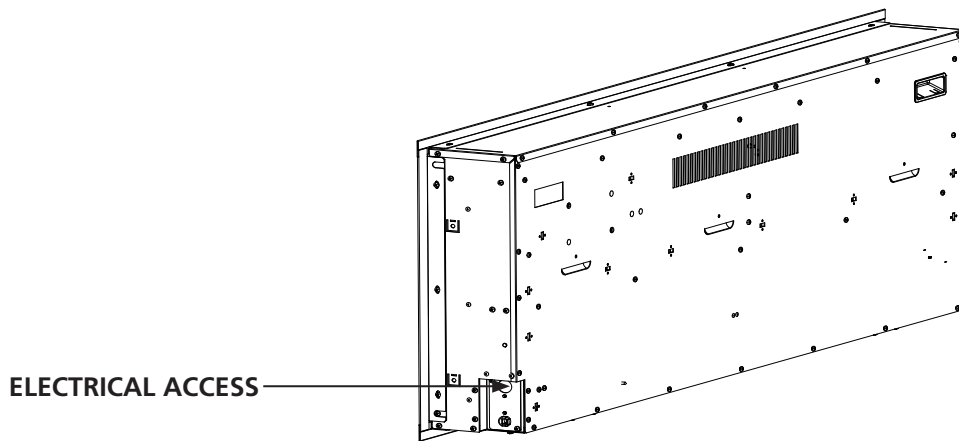

Allusion Platinum 50"

Linear Electric Fireplace

SimpliFire[™]
Fire Made Simple

Easy | Flexible

- Install nearly anywhere without the need for gas lines or venting
- Safely place a TV or artwork directly above the fireplace
- Four flame color themes, 14 ember bed color choices for complete customization
- Intuitive, multifunction remote for control at your fingertips

Please consult the manufacturer's installation manual for all details and requirements before making a final design layout decision.

Allusion Platinum 50" Recessed Linear Electric Fireplace

MODEL	FRONT WIDTH		BACK WIDTH		FRONT HEIGHT		BACK HEIGHT		DEPTH		VIEWING AREA
	Actual	Framing	Actual	Framing	Actual	Framing	Actual	Framing	Actual	Framing	
SF-ALLP50-BK	52-5/16" [1329]	51" [1295]	50-1/2" [1283]	51" [1295]	20-7/16" [519]	19-1/2" [495]	19-3/8" [492]	19-1/2" [495]	5-5/8" [143]	2x6	48" x 15" [1219 x 381]