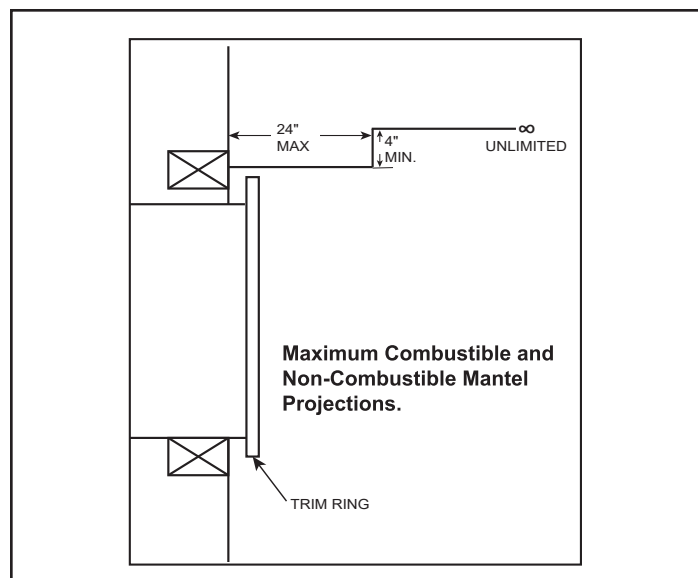

ELECTRICAL CONNECTION REQUIREMENTS

CIRCUIT	CONNECTION METHOD	BTUS
15 AMP, 120V/60 Hz	Hardwire or plug-in	5,000

MINIMUM CLEARANCES TO COMBUSTIBLES

AREA	CLEARANCES
SIDES	0"
FLOOR	0"
TOP TO MANTEL	5/8" [16]
BACK	0"
FRONT	36" [914]

FINISHING DIMENSIONS

APPLIANCE LOCATION

MANTEL PROJECTIONS

PRODUCT LISTING CODES	
US	CSA 22.2 No 46-M1988
INTERNATIONAL	CSA 22.2 No 46-M1988

Product information provided is not complete and is subject to change without notice. Product installation must adhere strictly to instructions accompanying product to avoid risk of fire and potential injury.