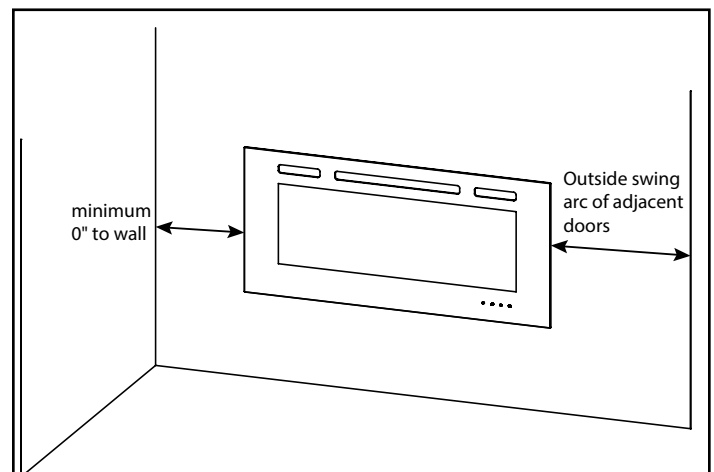

Please consult the manufacturer's installation manual for all details and requirements before making a final design layout decision.

Allusion 60" Recessed Linear Electric Fireplace

MODEL	FRONT WIDTH		BACK WIDTH		FRONT HEIGHT		BACK HEIGHT		DEPTH		VIEWING AREA
	Actual	Framing	Actual	Framing	Actual	Framing	Actual	Framing	Actual	Framing	
SF-ALL-60-BK	60-1/4" [1530]	56-1/8" [1426]	54-5/8" [1388]	56-1/8" [1426]	20-1/4" [515]	18-1/8" [461]	17-13/16" [452]	18-1/8" [461]	5-15/16" [151]	2x6 or 2x4	51-3/16" x 11-1/4" [1300 x 285]

ELECTRICAL CONNECTION REQUIREMENTS

CIRCUIT	CONNECTION METHOD	BTUS
15 AMP, 120V/60 Hz	Hardwire or plug-in	5,000

MINIMUM CLEARANCES TO COMBUSTIBLES

AREA	CLEARANCES
SIDES	0"
FLOOR	0"
TOP TO MANTEL	5/8" [16]
BACK	0"
FRONT	36" [914]

MANTEL PROJECTIONS

FINISHING DIMENSIONS

APPLIANCE LOCATION

PRODUCT LISTING CODES	
US	CSA 22.2 No 46-M1988
INTERNATIONAL	CSA 22.2 No 46-M1988

Product information provided is not complete and is subject to change without notice. Product installation must adhere strictly to instructions accompanying product to avoid risk of fire and potential injury.