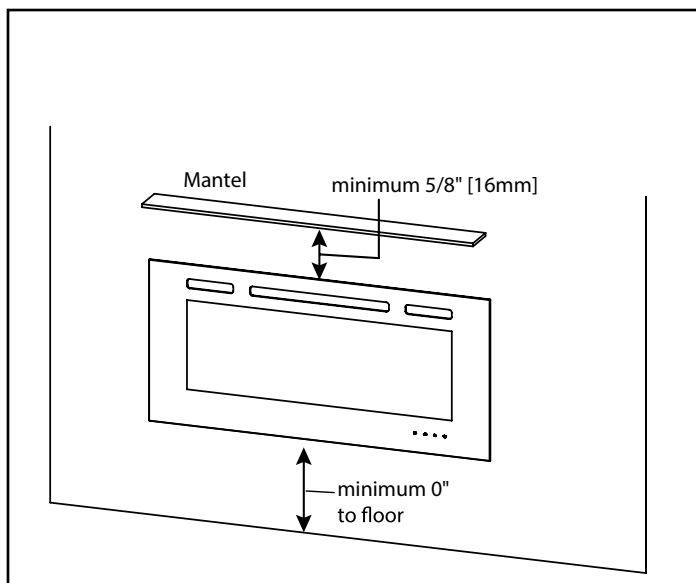

MINIMUM CLEARANCES TO COMBUSTIBLES

AREA	CLEARANCES
SIDES	0"
FLOOR	0"
TOP TO MANTEL	5/8" [16]
BACK	0"
FRONT	36" [914]

MANTEL PROJECTIONS