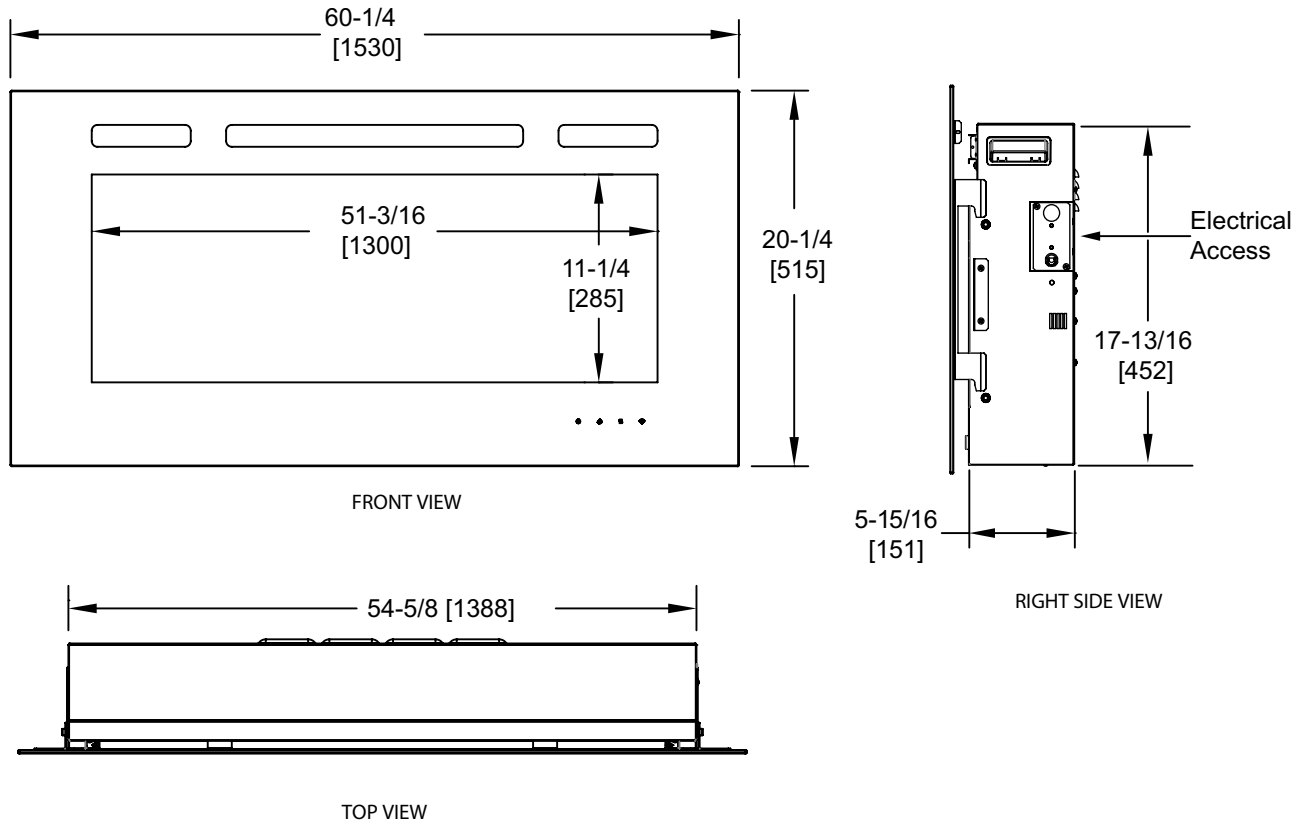

Allusion 60" Recessed Linear

Electric Fireplace

Easy | Flexible

- 100% efficient and perfect for zone heating with up to 5,000 BTUs of output
- Four flame color choices, 14 ember bed color choices for complete customization
- Can be installed fully or partially recessed into the wall, or hung on the wall for quick enjoyment
- Intuitive, multifunction remote for control at your fingertips

Please consult the manufacturer's installation manual for all details and requirements before making a final design layout decision.

Allusion 60" Recessed Linear Electric Fireplace

MODEL	FRONT WIDTH		BACK WIDTH		FRONT HEIGHT		BACK HEIGHT		DEPTH		VIEWING AREA
	Actual	Framing	Actual	Framing	Actual	Framing	Actual	Framing	Actual	Framing	
SF-ALL-60-BK	60-1/4" [1530]	56-1/8" [1426]	54-5/8" [1388]	56-1/8" [1426]	20-1/4" [515]	18-1/8" [461]	17-13/16" [452]	18-1/8" [461]	5-15/16" [151]	2x6 or 2x4	51-3/16" x 11-1/4" [1300 x 285]