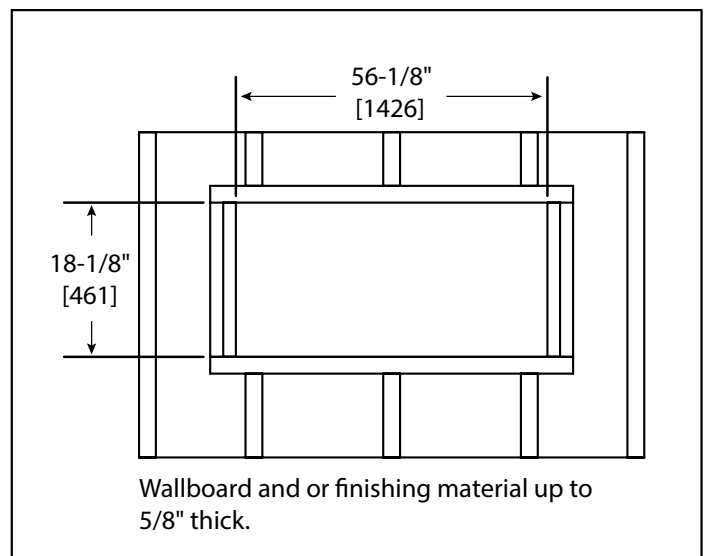

Please consult the manufacturer's installation manual for all details and requirements before making a final design layout decision.

Allusion 60" Recessed Linear Electric Fireplace

MODEL	FRONT WIDTH		BACK WIDTH		FRONT HEIGHT		BACK HEIGHT		DEPTH		VIEWING AREA
	Actual	Framing	Actual	Framing	Actual	Framing	Actual	Framing	Actual	Framing	
SF-ALL-60-BK	60-1/4" [1530]	56-1/8" [1426]	54-5/8" [1388]	56-1/8" [1426]	20-1/4" [515]	18-1/8" [461]	17-13/16" [452]	18-1/8" [461]	5-15/16" [151]	2x6 or 2x4	51-3/16" x 11-1/4" [1300 x 285]

ELECTRICAL CONNECTION REQUIREMENTS

CIRCUIT	CONNECTION METHOD	BTUS
15 AMP, 120V/60 Hz	Hardwire or plug-in	5,000

MINIMUM CLEARANCES TO COMBUSTIBLES

AREA	CLEARANCES
SIDES	0"
FLOOR	0"
TOP TO MANTEL	5/8" [16]
BACK	0"
FRONT	36" [914]

MANTEL PROJECTIONS

FINISHING DIMENSIONS

APPLIANCE LOCATION

PRODUCT LISTING CODES	
US	CSA 22.2 No 46-M1988
INTERNATIONAL	CSA 22.2 No 46-M1988

Product information provided is not complete and is subject to change without notice. Product installation must adhere strictly to instructions accompanying product to avoid risk of fire and potential injury.