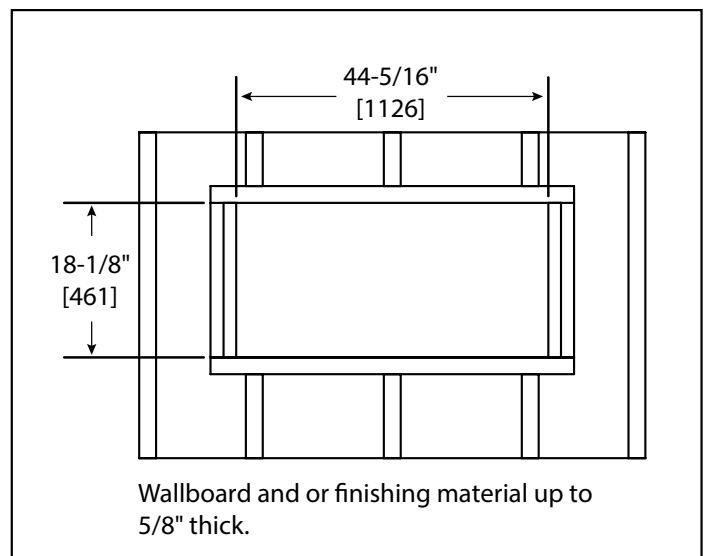

Please consult the manufacturer's installation manual for all details and requirements before making a final design layout decision.

Allusion 48" Recessed Linear Electric Fireplace

MODEL	FRONT WIDTH		BACK WIDTH		FRONT HEIGHT		BACK HEIGHT		DEPTH		VIEWING AREA
	Actual	Framing	Actual	Framing	Actual	Framing	Actual	Framing	Actual	Framing	
SF-ALL-48-BK	48-7/16" [1230]	44-5/16" [1126]	42-13/16" [1088]	44-5/16" [1126]	20-1/4" [515]	18-1/8" [461]	17-13/16" [452]	18-1/8" [461]	5-15/16" [151]	2x6 or 2x4	39-3/8" x 11-1/4" [1000 x 285]

ELECTRICAL CONNECTION REQUIREMENTS

CIRCUIT	CONNECTION METHOD	BTUS
15 AMP, 120V/60 Hz	Hardwire or plug-in	5,000

MINIMUM CLEARANCES TO COMBUSTIBLES

AREA	CLEARANCES
SIDES	0"
FLOOR	0"
TOP TO MANTEL	5/8" [16 mm]
BACK	0"
FRONT	36" [914]

MANTEL PROJECTIONS

FINISHING DIMENSIONS

APPLIANCE LOCATION

PRODUCT LISTING CODES	
US	CSA 22.2 No 46-M1988
INTERNATIONAL	CSA 22.2 No 46-M1988

Product information provided is not complete and is subject to change without notice. Product installation must adhere strictly to instructions accompanying product to avoid risk of fire and potential injury.