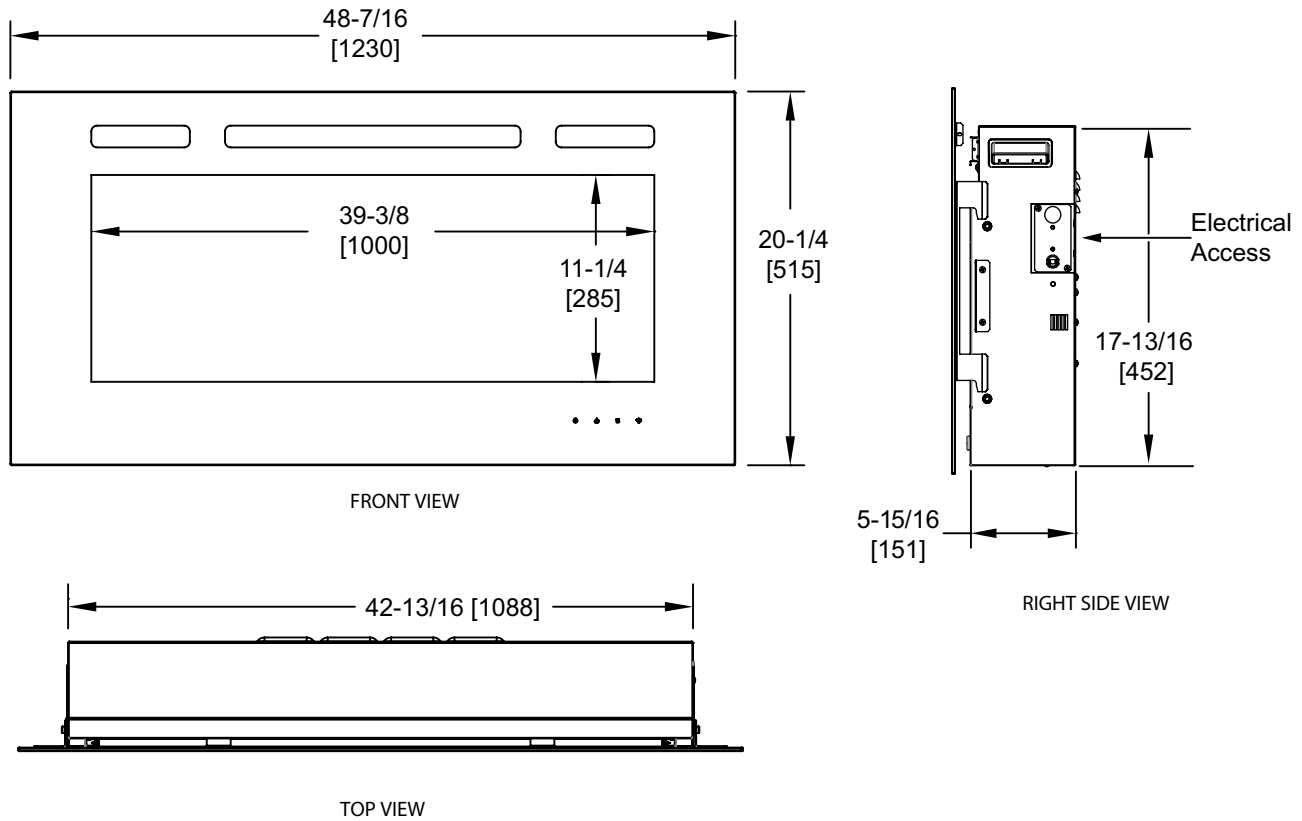

Allusion 48" Recessed Linear

Electric Fireplace

Easy | Flexible

- 100% efficient and perfect for zone heating with up to 5,000 BTUs of output
- Four flame color choices, 14 ember bed color choices for complete customization
- Can be installed fully or partially recessed into the wall, or hung on the wall for quick enjoyment
- Intuitive, multifunction remote for control at your fingertips

Please consult the manufacturer's installation manual for all details and requirements before making a final design layout decision.

Allusion 48" Recessed Linear Electric Fireplace

MODEL	FRONT WIDTH		BACK WIDTH		FRONT HEIGHT		BACK HEIGHT		DEPTH		VIEWING AREA
	Actual	Framing	Actual	Framing	Actual	Framing	Actual	Framing	Actual	Framing	
SF-ALL-48-BK	48-7/16" [1230]	44-5/16" [1126]	42-13/16" [1088]	44-5/16" [1126]	20-1/4" [515]	18-1/8" [461]	17-13/16" [452]	18-1/8" [461]	5-15/16" [151]	2x6 or 2x4	39-3/8" x 11-1/4" [1000 x 285]