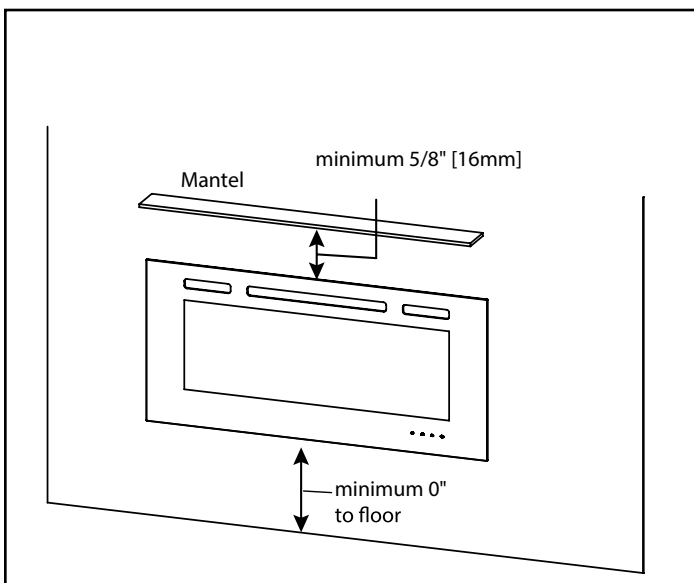

MINIMUM CLEARANCES TO COMBUSTIBLES

AREA	CLEARANCES
SIDES	0"
FLOOR	0"
TOP TO MANTEL	5/8" [16 mm]
BACK	0"
FRONT	36" [914]

MANTEL PROJECTIONS