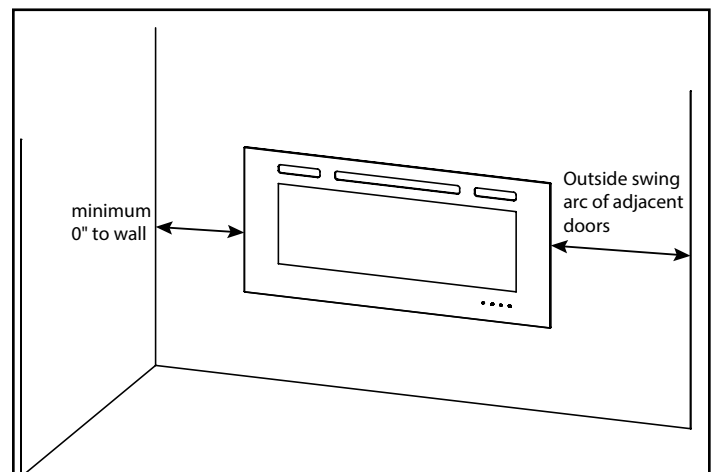

Please consult the manufacturer's installation manual for all details and requirements before making a final design layout decision.

Allusion 48" Recessed Linear Electric Fireplace

MODEL	FRONT WIDTH		BACK WIDTH		FRONT HEIGHT		BACK HEIGHT		DEPTH		VIEWING AREA
	Actual	Framing	Actual	Framing	Actual	Framing	Actual	Framing	Actual	Framing	
SF-ALL-48-BK	48-7/16" [1230]	44-5/16" [1126]	42-13/16" [1088]	44-5/16" [1126]	20-1/4" [515]	18-1/8" [461]	17-13/16" [452]	18-1/8" [461]	5-15/16" [151]	2x6 or 2x4	39-3/8" x 11-1/4" [1000 x 285]

ELECTRICAL CONNECTION REQUIREMENTS

CIRCUIT	CONNECTION METHOD	BTUS
15 AMP, 120V/60 Hz	Hardwire or plug-in	5,000

MINIMUM CLEARANCES TO COMBUSTIBLES

AREA	CLEARANCES
SIDES	0"
FLOOR	0"
TOP TO MANTEL	5/8" [16 mm]
BACK	0"
FRONT	36" [914]

MANTEL PROJECTIONS

FINISHING DIMENSIONS

APPLIANCE LOCATION

PRODUCT LISTING CODES	
US	CSA 22.2 No 46-M1988
INTERNATIONAL	CSA 22.2 No 46-M1988

Product information provided is not complete and is subject to change without notice. Product installation must adhere strictly to instructions accompanying product to avoid risk of fire and potential injury.