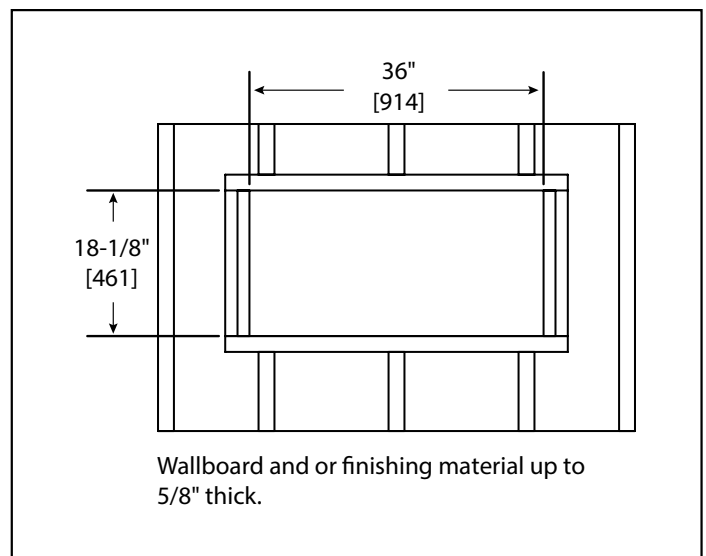

Please consult the manufacturer's installation manual for all details and requirements before making a final design layout decision.

Allusion 40" Recessed Linear Electric Fireplace

MODEL	FRONT WIDTH		BACK WIDTH		FRONT HEIGHT		BACK HEIGHT		DEPTH		VIEWING AREA
	Actual	Framing	Actual	Framing	Actual	Framing	Actual	Framing	Actual	Framing	
SF-ALL-40-BK	40-5/16" [1024]	36" [914]	35" [889]	36" [914]	20-1/4" [515]	18-1/8" [461]	17-13/16" [452]	18-1/8" [461]	5-15/16" [151]	2x6 or 2x4	31-3/8" x 11-1/4" [797 x 286]

MANTEL PROJECTIONS

FINISHING DIMENSIONS

APPLIANCE LOCATION

PRODUCT LISTING CODES	
US	CSA 22.2 No 46-M1988
INTERNATIONAL	CSA 22.2 No 46-M1988

Product information provided is not complete and is subject to change without notice. Product installation must adhere strictly to instructions accompanying product to avoid risk of fire and potential injury.