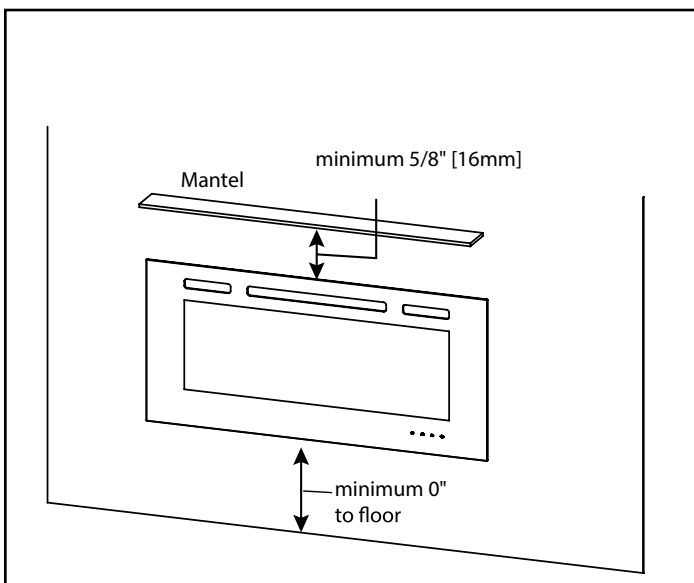

MINIMUM CLEARANCES TO COMBUSTIBLES

AREA	CLEARANCES
SIDES	0"
FLOOR	0"
TOP TO MANTEL	5/8" [16]
BACK	0"
FRONT	36" [914]

MANTEL PROJECTIONS