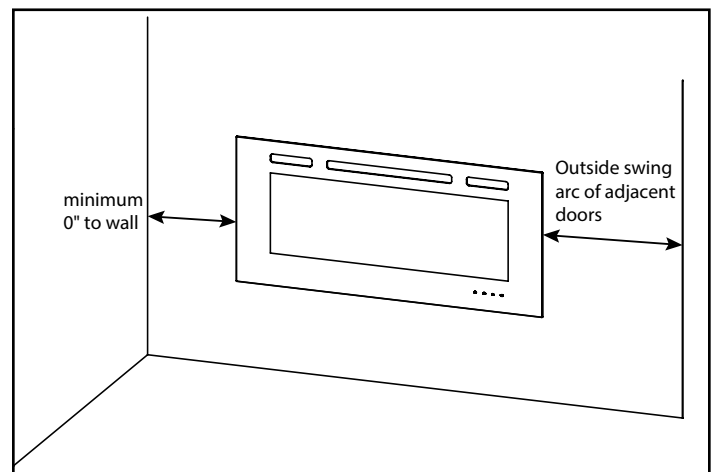

Please consult the manufacturer's installation manual for all details and requirements before making a final design layout decision.

Allusion 40" Recessed Linear Electric Fireplace

MODEL	FRONT WIDTH		BACK WIDTH		FRONT HEIGHT		BACK HEIGHT		DEPTH		VIEWING AREA
	Actual	Framing	Actual	Framing	Actual	Framing	Actual	Framing	Actual	Framing	
SF-ALL-40-BK	40-5/16" [1024]	36" [914]	35" [889]	36" [914]	20-1/4" [515]	18-1/8" [461]	17-13/16" [452]	18-1/8" [461]	5-15/16" [151]	2x6 or 2x4	31-3/8" x 11-1/4" [797 x 286]

ELECTRICAL CONNECTION REQUIREMENTS

CIRCUIT	CONNECTION METHOD	BTUS
15 AMP, 120V/60 Hz	Hardwire or plug-in	5,000

MINIMUM CLEARANCES TO COMBUSTIBLES

AREA	CLEARANCES
SIDES	0"
FLOOR	0"
TOP TO MANTEL	5/8" [16]
BACK	0"
FRONT	36" [914]

MANTEL PROJECTIONS

FINISHING DIMENSIONS

APPLIANCE LOCATION

PRODUCT LISTING CODES	
US	CSA 22.2 No 46-M1988
INTERNATIONAL	CSA 22.2 No 46-M1988

Product information provided is not complete and is subject to change without notice. Product installation must adhere strictly to instructions accompanying product to avoid risk of fire and potential injury.