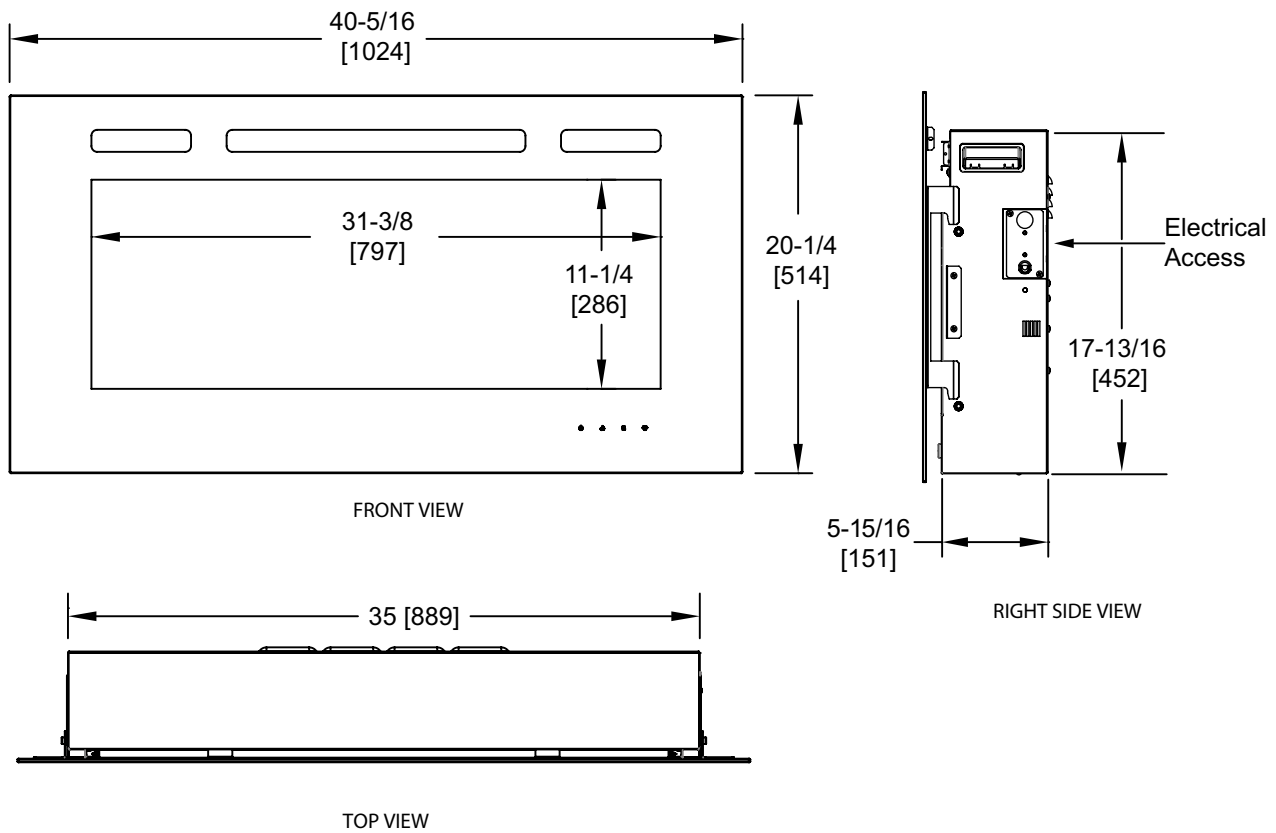

Allusion 40" Recessed Linear

Electric Fireplace

Easy | Flexible

- Adjustable heat, perfect for zone heating with up to 5,000 BTUs of output
- Four flame color themes, 14 ember bed color choices for complete customization
- Can be installed fully or partially recessed into the wall, or hung on the wall for quick enjoyment
- Intuitive, multifunction remote for control at your fingertips

Please consult the manufacturer's installation manual for all details and requirements before making a final design layout decision.

Allusion 40" Recessed Linear Electric Fireplace

MODEL	FRONT WIDTH		BACK WIDTH		FRONT HEIGHT		BACK HEIGHT		DEPTH		VIEWING AREA
	Actual	Framing	Actual	Framing	Actual	Framing	Actual	Framing	Actual	Framing	
SF-ALL-40-BK	40-5/16" [1024]	36" [914]	35" [889]	36" [914]	20-1/4" [515]	18-1/8" [461]	17-13/16" [452]	18-1/8" [461]	5-15/16" [151]	2x6 or 2x4	31-3/8" x 11-1/4" [797 x 286]