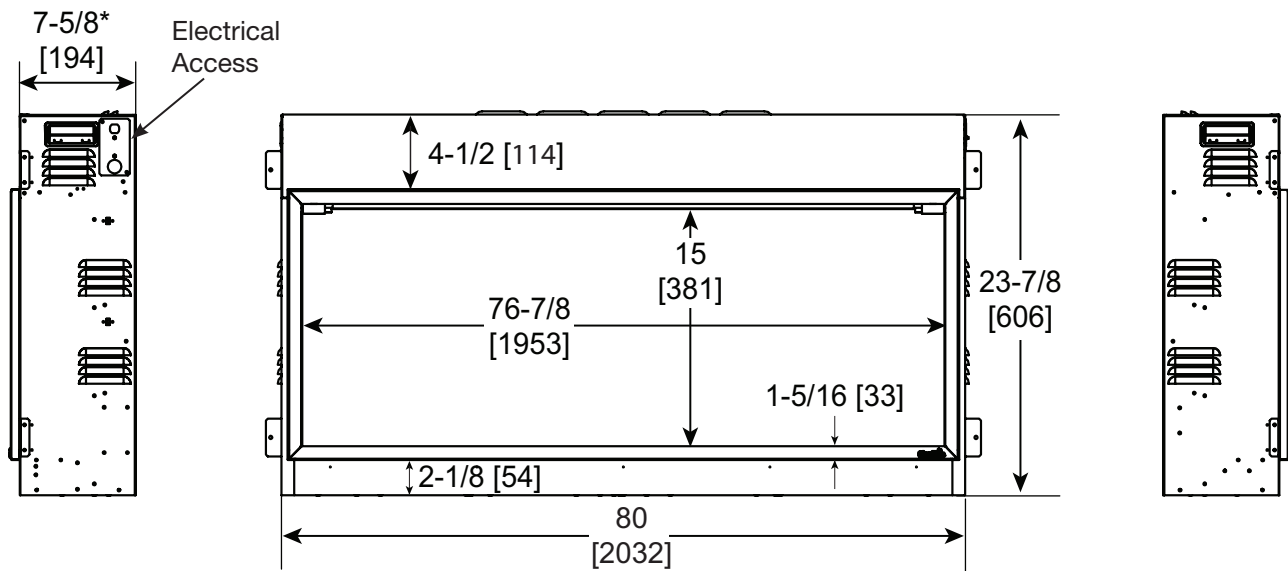

Please consult the manufacturer's installation manual for all details and requirements before making a final design layout decision.

Scion 78" Clean Face Linear Electric Fireplace

MODEL	WIDTH		HEIGHT		DEPTH		VIEWING AREA	BTUS
	Actual	Framing	Actual	Framing	Actual	Framing		
SF-SC78-BK	80" [2032]	80-1/2" [2045]	23-7/8" [606]	24-1/4" [616]	7-5/8" [194]	7-5/8" [194]	76-7/8" x 15" [1953 x 381]	5,000

LEFT SIDE

FRONT

RIGHT SIDE

ELECTRICAL CONNECTION REQUIREMENTS

CIRCUIT	CONNECTION METHOD	BTUS
15 AMP, 120V/60 Hz	Hardwire only	5,000

MINIMUM CLEARANCES TO COMBUSTIBLES

AREA	CLEARANCES
SIDES	0"
FLOOR	0"
TOP	0"
BACK	0"
FRONT	36" [914]

FINISHING DIMENSIONS

MANTEL PROJECTIONS

APPLIANCE LOCATION

PRODUCT LISTING CODES	
US	CSA 22.2 No 46-M1988
INTERNATIONAL	CSA 22.2 No 46-M1988

Product information provided is not complete and is subject to change without notice. Product installation must adhere strictly to instructions accompanying product to avoid risk of fire and potential injury.