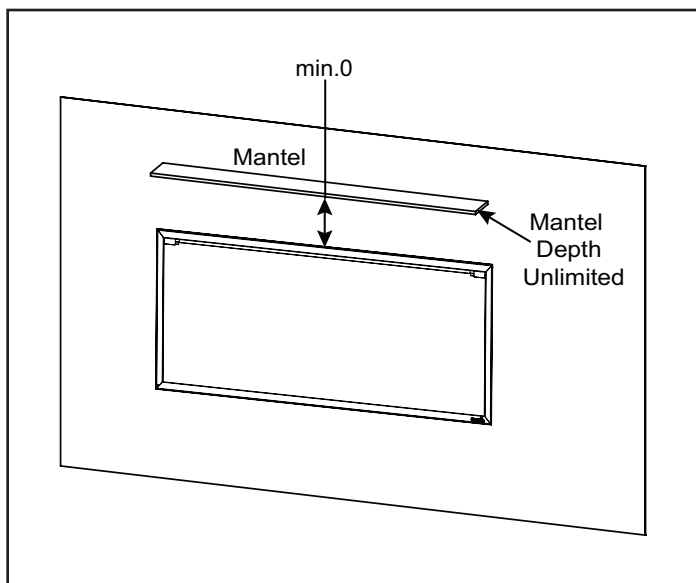

Please consult the manufacturer's installation manual for all details and requirements before making a final design layout decision.

Scion 78" Clean Face Linear Electric Fireplace

MODEL	WIDTH		HEIGHT		DEPTH		VIEWING AREA	BTUS
	Actual	Framing	Actual	Framing	Actual	Framing		
SF-SC78-BK	80" [2032]	80-1/2" [2045]	23-7/8" [606]	24-1/4" [616]	7-5/8" [194]	7-5/8" [194]	76-7/8" x 15" [1953 x 381]	5,000

LEFT SIDE

FRONT

RIGHT SIDE

ELECTRICAL CONNECTION REQUIREMENTS

CIRCUIT	CONNECTION METHOD	BTUS
15 AMP, 120V/60 Hz	Hardwire only	5,000

MINIMUM CLEARANCES TO COMBUSTIBLES

AREA	CLEARANCES
SIDES	0"
FLOOR	0"
TOP	0"
BACK	0"
FRONT	36" [914]

FINISHING DIMENSIONS

MANTEL PROJECTIONS

APPLIANCE LOCATION

PRODUCT LISTING CODES	
US	CSA 22.2 No 46-M1988
INTERNATIONAL	CSA 22.2 No 46-M1988

Product information provided is not complete and is subject to change without notice. Product installation must adhere strictly to instructions accompanying product to avoid risk of fire and potential injury.