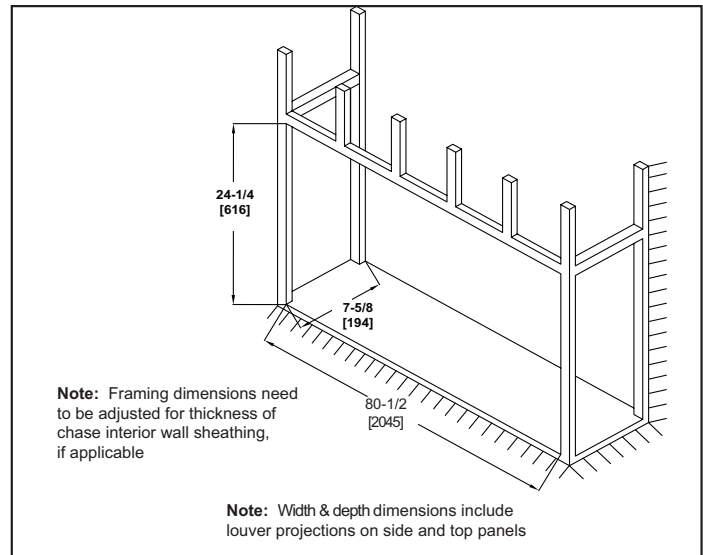

Please consult the manufacturer's installation manual for all details and requirements before making a final design layout decision.

Scion 78" Clean Face Linear Electric Fireplace

MODEL	WIDTH		HEIGHT		DEPTH		VIEWING AREA	BTUS
	Actual	Framing	Actual	Framing	Actual	Framing		
SF-SC78-BK	80" [2032]	80-1/2" [2045]	23-7/8" [606]	24-1/4" [616]	7-5/8" [194]	7-5/8" [194]	76-7/8" x 15" [1953 x 381]	5,000

LEFT SIDE

FRONT

RIGHT SIDE

ELECTRICAL CONNECTION REQUIREMENTS

CIRCUIT	CONNECTION METHOD	BTUS
15 AMP, 120V/60 Hz	Hardwire only	5,000

MINIMUM CLEARANCES TO COMBUSTIBLES

AREA	CLEARANCES
SIDES	0"
FLOOR	0"
TOP	0"
BACK	0"
FRONT	36" [914]

FINISHING DIMENSIONS

MANTEL PROJECTIONS

APPLIANCE LOCATION

PRODUCT LISTING CODES	
US	CSA 22.2 No 46-M1988
INTERNATIONAL	CSA 22.2 No 46-M1988

Product information provided is not complete and is subject to change without notice. Product installation must adhere strictly to instructions accompanying product to avoid risk of fire and potential injury.