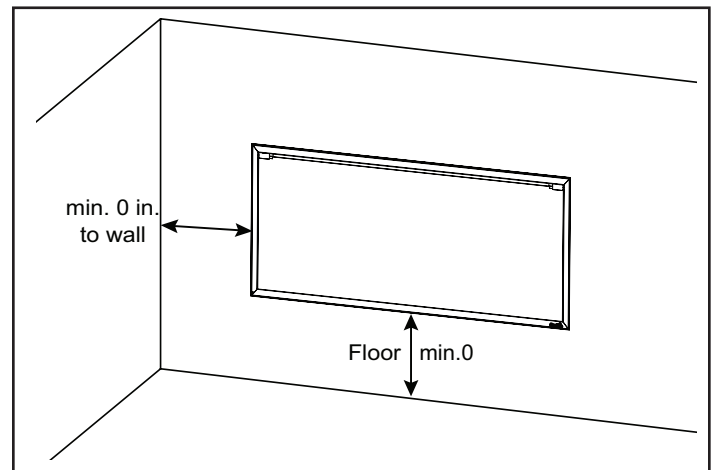

Please consult the manufacturer's installation manual for all details and requirements before making a final design layout decision.

Scion 78" Clean Face Linear Electric Fireplace

MODEL	WIDTH		HEIGHT		DEPTH		VIEWING AREA	BTUS
	Actual	Framing	Actual	Framing	Actual	Framing		
SF-SC78-BK	80" [2032]	80-1/2" [2045]	23-7/8" [606]	24-1/4" [616]	7-5/8" [194]	7-5/8" [194]	76-7/8" x 15" [1953 x 381]	5,000

LEFT SIDE

FRONT

RIGHT SIDE

ELECTRICAL CONNECTION REQUIREMENTS

CIRCUIT	CONNECTION METHOD	BTUS
15 AMP, 120V/60 Hz	Hardwire only	5,000

MINIMUM CLEARANCES TO COMBUSTIBLES

AREA	CLEARANCES
SIDES	0"
FLOOR	0"
TOP	0"
BACK	0"
FRONT	36" [914]

FINISHING DIMENSIONS

MANTEL PROJECTIONS

APPLIANCE LOCATION

PRODUCT LISTING CODES	
US	CSA 22.2 No 46-M1988
INTERNATIONAL	CSA 22.2 No 46-M1988

Product information provided is not complete and is subject to change without notice. Product installation must adhere strictly to instructions accompanying product to avoid risk of fire and potential injury.