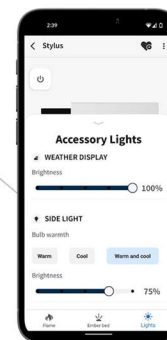

WEATHER AND INFORMATION DISPLAY

The LED weather and information display can display time, date, heater status and indoor/ outdoor weather conditions. The display automatically updates the information of local conditions through the device when connected to Wi-Fi. Control the brightness of the display through the Napoleon Home App.

Live Updates: See the settings of the fireplace change in real time on the App home screen, whether or not you're in the same room

Favorites: Choose from your saved favorites to set the mood for every occasion or choose from curated suggested selections

Heat Control: Set the heat option to Off, Fan only, Low, High or Thermostat.

Timer: Set a timer from 30m to 8hr

Flame: Control the flame speed and color

Ember bed: Control the ember bed brightness, turn the pulse setting on/off and select the color choosing from unlimited options, including Autocycle

Lights: Control the brightness of the Weather Display and bulb warmth of the side light