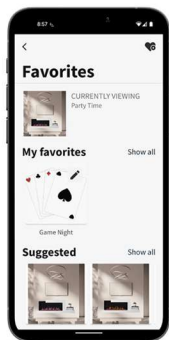

"Alexa, Turn on fireplace"

"Alexa, Set Stylus Ember colour to Red"

Auto-Off Timer so the fireplace safely shuts off if it has been running for 16 hours or room has reached 30C/86F

Infinite ember bed color options powered by Napoleon Home App integration for unparalleled customization

WEATHER AND INFORMATION DISPLAY

The LED weather and information display can display time, date, heater status and indoor/ outdoor weather conditions. The display automatically updates the information of local conditions through the device when connected to Wi-Fi. Control the brightness of the display through the Napoleon Home App.

Power: Turn the fireplace on and off

Temperature: Like a thermostat, set your preferred temperature and the heat settings will adjust to keep your room at this desired level

Choose from your saved favourites: Save your current settings by adding it to your Favorites. Select a scene name and a photo from your camera roll to add a personal touch

Live Updates: See the settings of the fireplace change in real time on the App home screen, whether or not you're in the same room

Favorites: Choose from your saved favorites to set the mood for every occasion or choose from curated suggested selections