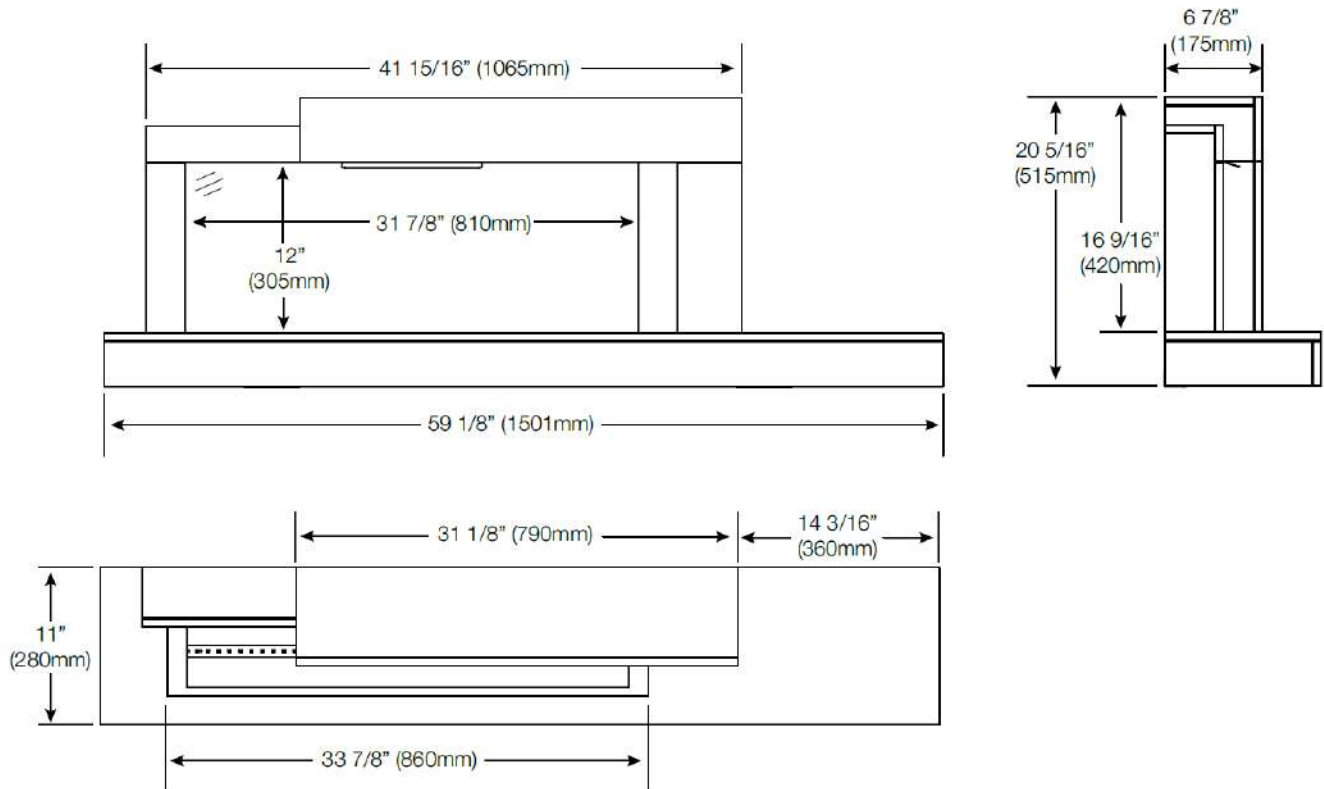

Specifications

Product Code	BTU's (Input)	Watts	Height	Front Width	Depth	Viewing Area		Installation	Blower	Remote Control	Media	
			Actual	Actual	Actual	Height	Width				Logs	Crystals
NEFP32-5019W-IOT	5,000	1,500	20 5/16"	59 1/8"	11"	12"	31 7/8"	Wallmount	Included	Included	Included	

Certified under Canadian and American National Standards

Figures may vary with individual conditions such as floor plan layout, insulation value/heat loss of the house and geographical location.

Electric Fireplace
Economical to Operate

Safe To Touch
Never hot enough to burn

Adjustable temperature
Adjust the heat being produced by choosing a temperature

Plug-in
Simply plug in and your fireplace is ready

Eco-Friendly
Only heat the rooms you use most

ULTRA BRIGHT™ LED Lights
Provide day or night intensity

Multi-function remote
Controls flame intensity, flame color option, blower, heat output and timer

WHISPER QUIET™
Operates at a whisper to ensure enjoyment

Authorized Dealer

24 Napoleon Road, Barrie, Ontario, Canada L4M 0G8
103 Miller Drive, Crittenden, Kentucky, USA 41030
7200 Trans Canada Highway, Montreal, Quebec, Canada H4T 1A3

Tel: 1-866-820-8686
napoleon.com

Consult your owner's manual for complete installation instructions and proper clearances to combustible materials. Check all local and national building codes and gas regulations. All specifications are subject to change without prior notice due to on-going product improvements. Products may not be exactly as shown. Napoleon is a registered trademark of Wolf Steel Group Inc.

Printed in Canada
08/2022