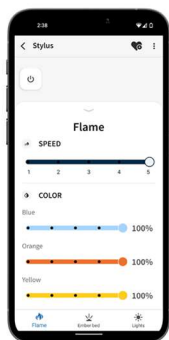

WEATHER AND INFORMATION DISPLAY

The LED weather and information display can display time, date, heater status and indoor/ outdoor weather conditions. The display automatically updates the information of local conditions through the device when connected to Wi-Fi. Control the brightness of the display through the Napoleon Home App.

Power: Turn the fireplace on and off

Temperature: Like a thermostat, set your preferred temperature and the heat settings will adjust to keep your room at this desired level

Choose from your saved favourites: Save your current settings by adding it to your Favorites. Select a scene name and a photo from your camera roll to add a personal touch

Live Updates: See the settings of the fireplace change in real time on the App home screen, whether or not you're in the same room

Favorites: Choose from your saved favorites to set the mood for every occasion or choose from curated suggested selections

Heat Control: Set the heat option to Off, Fan only, Low, High or Thermostat.

Timer: Set a timer from 30m to 8hr

Flame: Control the flame speed and color

Ember bed: Control the ember bed brightness, turn the pulse setting on/off and select the color choosing from unlimited options, including Autocycle