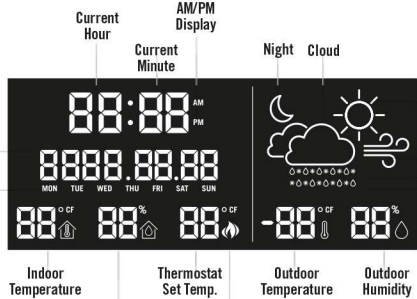

Printed in Canada
08/2022

Weather and Information Display

Dark tint glass for enhanced flame appearance

Dual 10W USB charging port for faster charging

"Hey Google, Set Stylus to 25°C"

"Hey Google, Set the orange flame of the Stylus to 50%"

"Alexa, Turn on fireplace"

"Alexa, Set Stylus Ember colour to Red"

Auto-Off Timer so the fireplace safely shuts off if it has been running for 16 hours or room has reached 30C/86F

Infinite ember bed color options powered by Napoleon Home App integration for unparalleled customization

WEATHER AND INFORMATION DISPLAY

The LED weather and information display can display time, date, heater status and indoor/ outdoor weather conditions. The display automatically updates the information of local conditions through the device when connected to Wi-Fi. Control the brightness of the display through the Napoleon Home App.