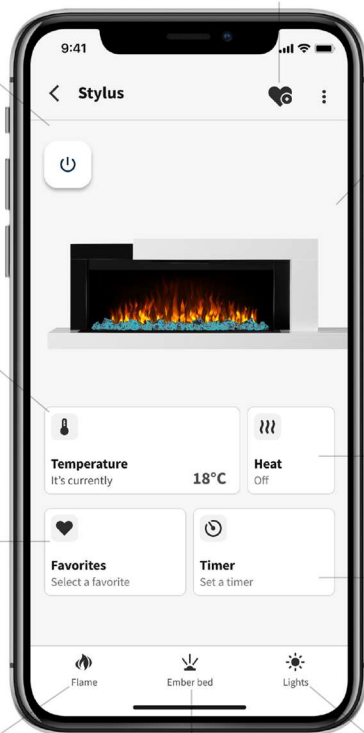

WEATHER AND INFORMATION DISPLAY

The LED weather and information display can display time, date, heater status and indoor/ outdoor weather conditions. The display automatically updates the information of local conditions through the device when connected to Wi-Fi. Control the brightness of the display through the Napoleon Home App.

Power: Turn the fireplace on and off

Temperature: Like a thermostat, set your preferred temperature and the heat settings will adjust to keep your room at this desired level

Choose from your saved favourites: Save your current settings by adding it to your Favorites. Select a scene name and a photo from your camera roll to add a personal touch

Live Updates: See the settings of the fireplace change in real time on the App home screen, whether or not you're in the same room

Favorites: Choose from your saved favorites to set the mood for every occasion or choose from curated suggested selections

Heat Control: Set the heat option to Off, Fan only, Low, High or Thermostat.

Timer: Set a timer from 30m to 8hr

Flame: Control the flame speed and color

Ember bed: Control the ember bed brightness, turn the pulse setting on/off and select the color choosing from unlimited options, including Autocycle