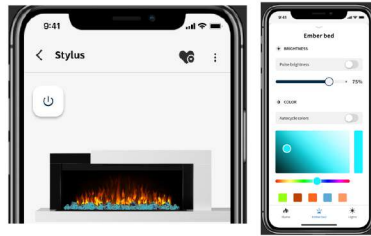

STYLUS™ CARA ELITE™

ELECTRIC FIREPLACE

NEFP32-5019W-10T

Features / Options / Accessories

LED WEATHER AND INFORMATION DISPLAY

NAPOLEON HOME APP INTEGRATION

CONTROL PANEL

DUAL 10W FASTER CHARGERS

BIRCH LOG SET & CRYSTAL MEDIA SET

ACCENT SHELF LIGHT & ACCENT SHELF

FLAME COLOR OPTIONS: ORANGE, YELLOW, BLUE, COMBINATION

INFINITE FLAME AND EMBER BED COLOR COMBINATIONS

REMOTE CONTROL (INCLUDED)

- Napoleon Home App compatible
- Voice activation/smart home integration (Alexa, Google)
- Weather display panel
- Up to 5,000 BTU's and 1,500 watts
- Dual 10W USB Faster Chargers
- Auto-Off Safety Feature
- Dark tint glass for enhanced flame appearance
- Simply plug in 120V
- Accent side light
- Touch control panel & remote control included
- Infinite flame and ember bed color combinations using Napoleon Home App integration

Power: Turn the fireplace on and off

Temperature: Like a thermostat, set your preferred temperature and the heat settings will adjust to keep your room at this desired level

Choose from your saved favourites: Save your current settings by adding it to your Favorites. Select a scene name and a photo from your camera roll to add a personal touch

Live Updates: See the settings of the fireplace change in real time on the App home screen, whether or not you're in the same room

Favorites: Choose from your saved favorites to set the mood for every occasion or choose from curated suggested selections