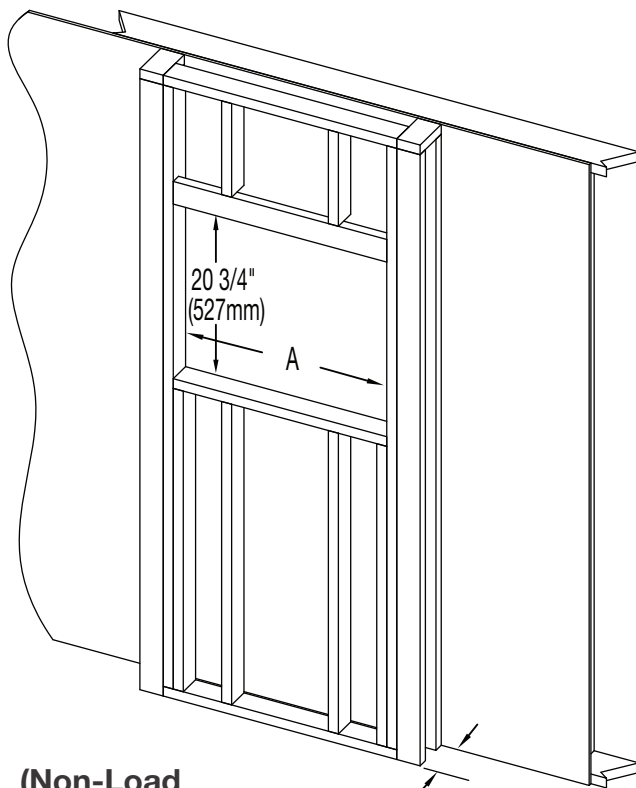

	A	B	C	D
NEFL72HS/HI	72" (1829mm)	66 7/8" (1697mm)	68 7/16" (1738mm)	19 5/8" (499mm)
NEFL100HS/HI	100" (2540mm)	94 15/16" (2411mm)	96 7/16" (2450mm)	29" (736mm)

Installation Framing

**(Non-Load
Bearing)**

$3\frac{1}{2}''$ (89mm) MIN

5" (127mm) MAX

Finishing Material

MODEL NO.	A
NEFL42HS/HI	$39\frac{1}{2}''$ (1002mm)
NEFL50HS/HI	$47\frac{1}{2}''$ (1205mm)
NEFL60HS/HI	$57\frac{1}{2}''$ (1459mm)
NEFL72HS/HI	69" (1752mm)
NEFL100HS/HI	97" (2463mm)