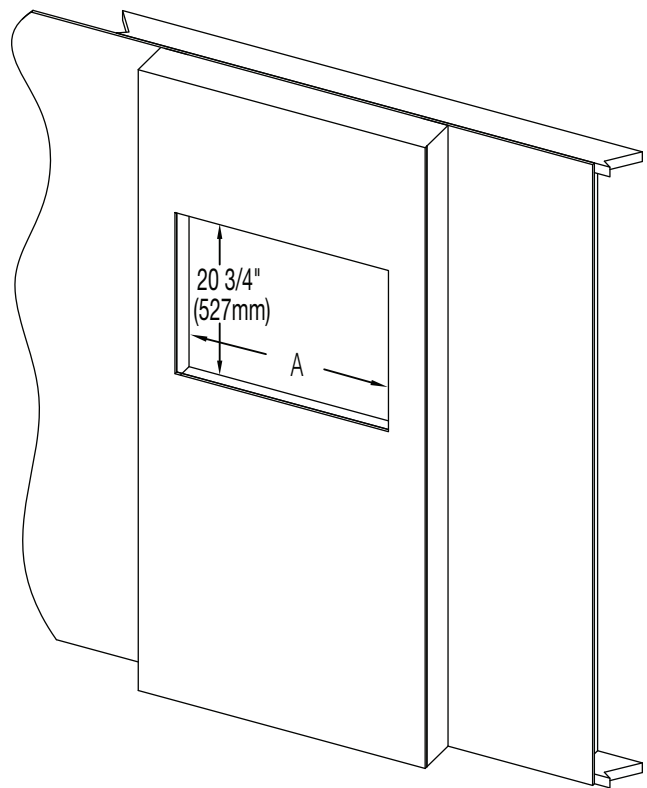

	A	B	C	D
NEFL72HS/HI	72" (1829mm)	66 7/8" (1697mm)	68 7/16" (1738mm)	19 5/8" (499mm)
NEFL100HS/HI	100" (2540mm)	94 15/16" (2411mm)	96 7/16" (2450mm)	29" (736mm)

Installation Framing

**(Non-Load
Bearing)**

$3\frac{1}{2}''$ (89mm) MIN

5" (127mm) MAX

Finishing Material

MODEL NO.	A
NEFL42HS/HI	$39\frac{1}{2}''$ (1002mm)
NEFL50HS/HI	$47\frac{1}{2}''$ (1205mm)
NEFL60HS/HI	$57\frac{1}{2}''$ (1459mm)
NEFL72HS/HI	69" (1752mm)
NEFL100HS/HI	97" (2463mm)