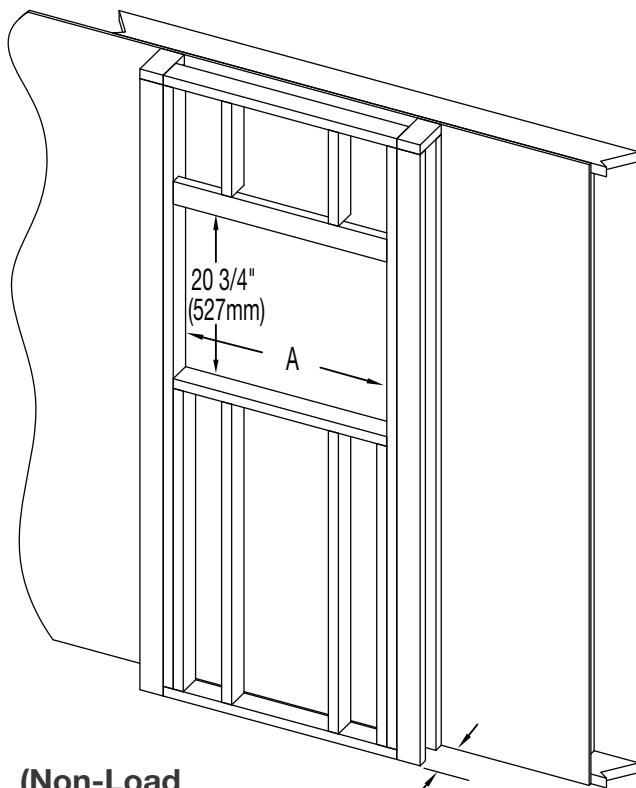

Dimensions

	A	B	C
NEFL42HS/HI	42" (1067mm)	37 5/16" (948mm)	38 15/16" (989mm)
NEFL50HS/HI	50" (1270mm)	45 5/16" (1151mm)	46 15/16" (1192mm)
NEFL60HS/HI	60" (1524mm)	55 5/16" (1405mm)	56 15/16" (1446mm)

Installation Framing

**(Non-Load
Bearing)**

3 1/2" (89mm) MIN

5" (127mm) MAX

Finishing Material

MODEL NO.	A
NEFL42HS/HI	39 1/2" (1002mm)
NEFL50HS/HI	47 1/2" (1205mm)
NEFL60HS/HI	57 1/2" (1459mm)
NEFL72HS/HI	69" (1752mm)
NEFL100HS/HI	97" (2463mm)