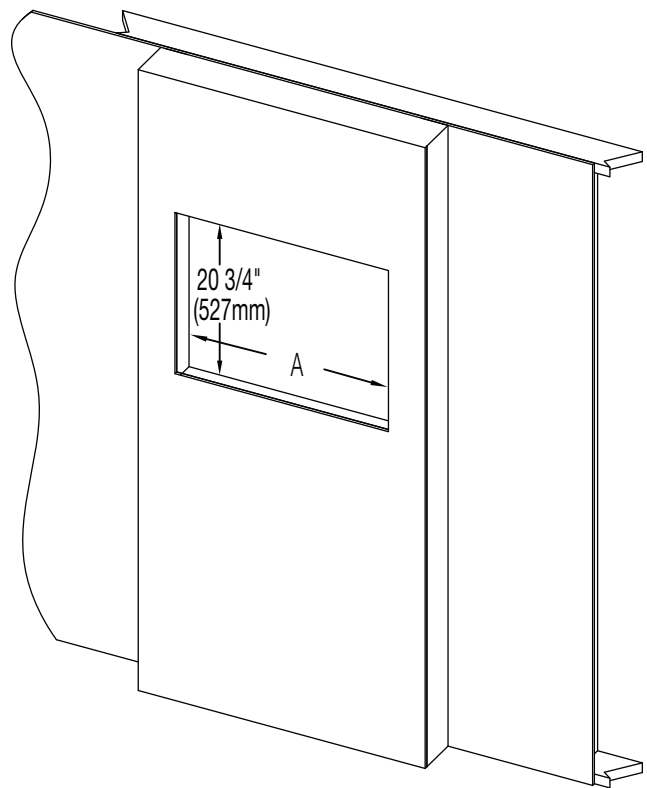

Dimensions

	A	B	C
NEFL42HS/HI	42" (1067mm)	37 5/16" (948mm)	38 15/16" (989mm)
NEFL50HS/HI	50" (1270mm)	45 5/16" (1151mm)	46 15/16" (1192mm)
NEFL60HS/HI	60" (1524mm)	55 5/16" (1405mm)	56 15/16" (1446mm)

Installation Framing

**(Non-Load
Bearing)**

3 1/2" (89mm) MIN

5" (127mm) MAX

Finishing Material

MODEL NO.	A
NEFL42HS/HI	39 1/2" (1002mm)
NEFL50HS/HI	47 1/2" (1205mm)
NEFL60HS/HI	57 1/2" (1459mm)
NEFL72HS/HI	69" (1752mm)
NEFL100HS/HI	97" (2463mm)