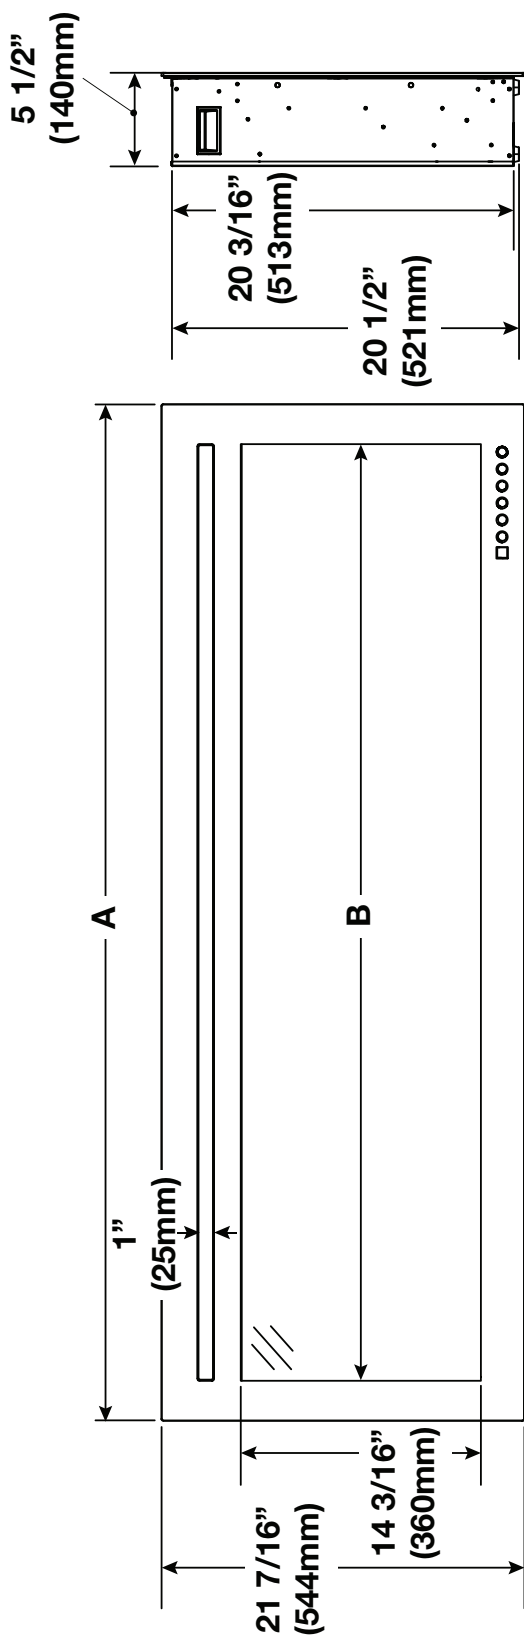

Dimensions

	A	B	C
NEFL42HS/HI	42" (1067mm)	37 5/16" (948mm)	38 15/16" (989mm)
NEFL50HS/HI	50" (1270mm)	45 5/16" (1151mm)	46 15/16" (1192mm)
NEFL60HS/HI	60" (1524mm)	55 5/16" (1405mm)	56 15/16" (1446mm)

Installation Framing

**(Non-Load
Bearing)**

3 1/2" (89mm) MIN

5" (127mm) MAX

Finishing Material

MODEL NO.	A
NEFL42HS/HI	39 1/2" (1002mm)
NEFL50HS/HI	47 1/2" (1205mm)
NEFL60HS/HI	57 1/2" (1459mm)
NEFL72HS/HI	69" (1752mm)
NEFL100HS/HI	97" (2463mm)