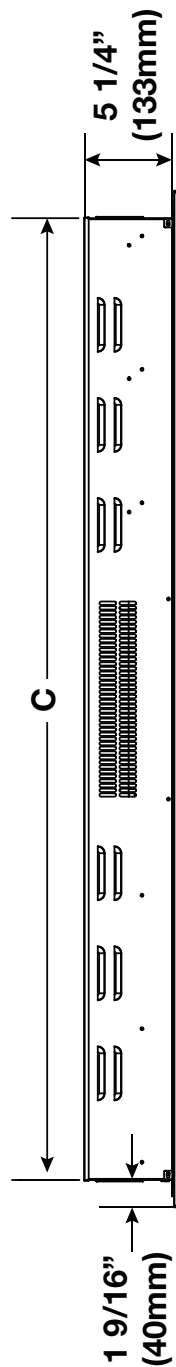

Dimensions

	A	B	C
NEFL42HS/HI	42" (1067mm)	37 5/16" (948mm)	38 15/16" (989mm)
NEFL50HS/HI	50" (1270mm)	45 5/16" (1151mm)	46 15/16" (1192mm)
NEFL60HS/HI	60" (1524mm)	55 5/16" (1405mm)	56 15/16" (1446mm)

Installation Framing

**(Non-Load
Bearing)**

3 1/2" (89mm) MIN

5" (127mm) MAX

Finishing Material

MODEL NO.	A
NEFL42HS/HI	39 1/2" (1002mm)
NEFL50HS/HI	47 1/2" (1205mm)
NEFL60HS/HI	57 1/2" (1459mm)
NEFL72HS/HI	69" (1752mm)
NEFL100HS/HI	97" (2463mm)