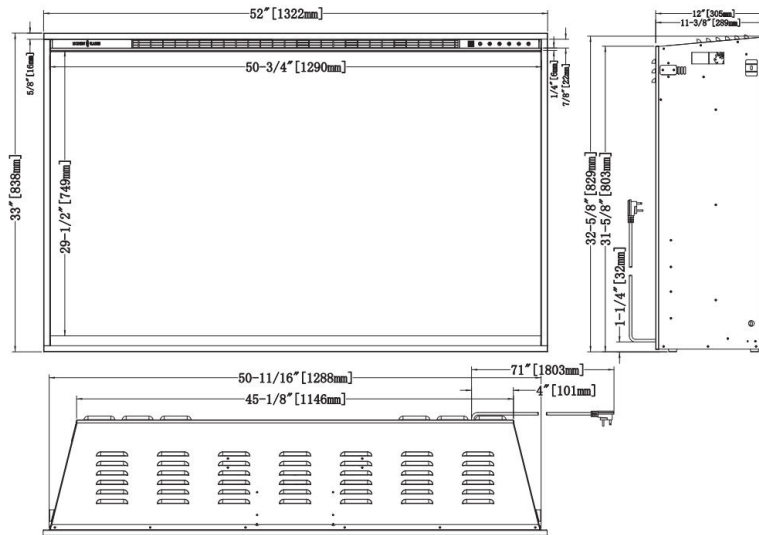

Orange Flames
Logs off

Red Flames
Logs on

Red Flames
Logs off

Redstone 54" with 5/8" trim

Redstone 54" with 1 5/8" trim

REDSTONE - BUILT-IN

Built-In Dimension Specs

RS Model # of Fireplace	Trim Width	A	B	C	D	E
RS-2621	5/8" (16mm)	24" (610mm)	18-7/8" (480mm)	9-7/8" (250mm)	15-3/8" (390mm)	22-3/4" (578mm)
RS-3021	5/8" (16mm)	29-1/4" (743mm)	18-7/8" (480mm)	9-7/8" (250mm)	15-3/8" (390mm)	28" (710mm)
RS-3626	5/8" (16mm)	33-3/4" (857mm)	24" (610mm)	9-7/8" (250mm)	20-1/2" (521mm)	32-3/8" (824mm)
RS-4229	5/8" (16mm)	39-3/4" (1009mm)	27" (686mm)	9-7/8" (250mm)	23-1/2" (597mm)	38-1/2" (977mm)
RS-5435	5/8" (16mm)	52" (1322mm)	33" (838mm)	12" (305mm)	29-1/2" (749mm)	50-3/4" (1290mm)

RS Model # of Fireplace	F	G	H	Overlap Trim 1-5/8" (41mm)	Finished Opening (W x H x D)
RS-2621	22-3/4" (578mm)	9-1/4" (234mm)	18-1/2" (470mm)	26" (661mm) x 20-7/8" (530mm)	23" (584mm) x 18-3/4" (477mm) x 10" (254mm)
RS-3021	28" (710mm)	9-1/4" (234mm)	18-1/2" (470mm)	31-1/4" (794mm) x 20-7/8" (530mm)	28-1/4" (718mm) x 18-3/4" (477mm) x 10" (254mm)
RS-3626	32-3/8" (824mm)	9-1/4" (234mm)	23-5/8" (600mm)	35-3/4" (908mm) x 26" (661mm)	32-5/8" (829mm) x 23-7/8" (607mm) x 10" (254mm)
RS-4229	38-1/2" (977mm)	9-1/4" (234mm)	26-5/8" (676mm)	41-3/4" (1059mm) x 29" (736mm)	38-3/4" (985mm) x 26-3/4" (680mm) x 10" (254mm)
RS-5435	50-11/16" (1288mm)	11-3/8" (289mm)	32-5/8" (829mm)	54" (1372mm) x 35" (888mm)	50-15/16" (1294mm) x 32-3/4" (832mm) x 12" (305mm)