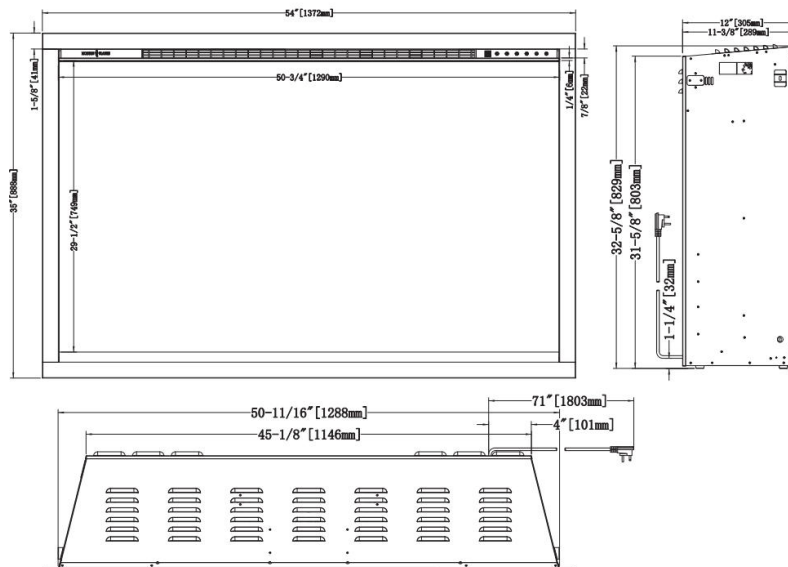

Orange Flames
Logs off

Red Flames
Logs on

Red Flames
Logs off

Redstone 54" with 5/8" trim

Redstone 54" with 1 5/8" trim

REDSTONE - BUILT-IN

Built-In Dimension Specs

RS Model # of Fireplace	Trim Width	A	B	C	D	E
RS-2621	5/8" (16mm)	24" (610mm)	18-7/8" (480mm)	9-7/8" (250mm)	15-3/8" (390mm)	22-3/4" (578mm)
RS-3021	5/8" (16mm)	29-1/4" (743mm)	18-7/8" (480mm)	9-7/8" (250mm)	15-3/8" (390mm)	28" (710mm)
RS-3626	5/8" (16mm)	33-3/4" (857mm)	24" (610mm)	9-7/8" (250mm)	20-1/2" (521mm)	32-3/8" (824mm)
RS-4229	5/8" (16mm)	39-3/4" (1009mm)	27" (686mm)	9-7/8" (250mm)	23-1/2" (597mm)	38-1/2" (977mm)
RS-5435	5/8" (16mm)	52" (1322mm)	33" (838mm)	12" (305mm)	29-1/2" (749mm)	50-3/4" (1290mm)

RS Model # of Fireplace	F	G	H	Overlap Trim 1-5/8" (41mm)	Finished Opening (W x H x D)
RS-2621	22-3/4" (578mm)	9-1/4" (234mm)	18-1/2" (470mm)	26" (661mm) x 20-7/8" (530mm)	23" (584mm) x 18-3/4" (477mm) x 10" (254mm)
RS-3021	28" (710mm)	9-1/4" (234mm)	18-1/2" (470mm)	31-1/4" (794mm) x 20-7/8" (530mm)	28-1/4" (718mm) x 18-3/4" (477mm) x 10" (254mm)
RS-3626	32-3/8" (824mm)	9-1/4" (234mm)	23-5/8" (600mm)	35-3/4" (908mm) x 26" (661mm)	32-5/8" (829mm) x 23-7/8" (607mm) x 10" (254mm)
RS-4229	38-1/2" (977mm)	9-1/4" (234mm)	26-5/8" (676mm)	41-3/4" (1059mm) x 29" (736mm)	38-3/4" (985mm) x 26-3/4" (680mm) x 10" (254mm)
RS-5435	50-11/16" (1288mm)	11-3/8" (289mm)	32-5/8" (829mm)	54" (1372mm) x 35" (888mm)	50-15/16" (1294mm) x 32-3/4" (832mm) x 12" (305mm)