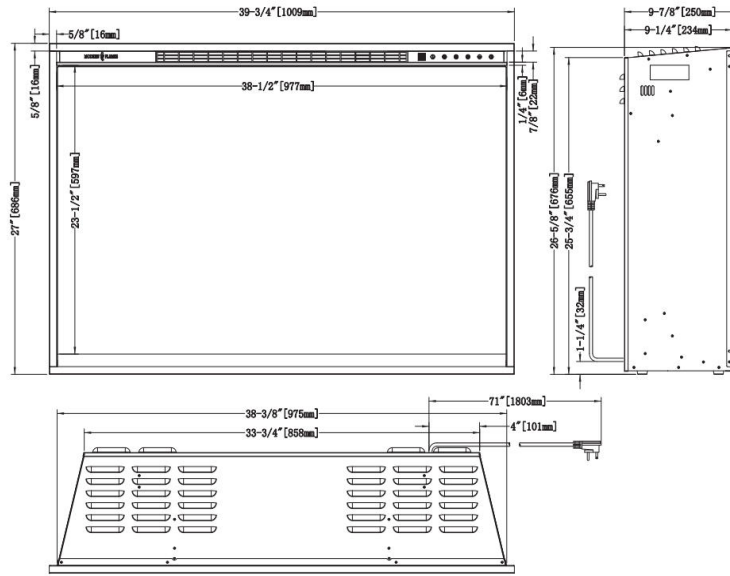

Orange Flames  
Logs off

Red Flames  
Logs on

Red Flames  
Logs off

Redstone 42" with 5/8" trim

Redstone 42" with 1 5/8" trim

## Built-In Dimension Specs

RS Model # of Fireplace	Trim Width	A	B	C	D	E
RS-2621	5/8" (16mm)	24" (610mm)	18-7/8" (480mm)	9-7/8" (250mm)	15-3/8" (390mm)	22-3/4" (578mm)
RS-3021	5/8" (16mm)	29-1/4" (743mm)	18-7/8" (480mm)	9-7/8" (250mm)	15-3/8" (390mm)	28" (710mm)
RS-3626	5/8" (16mm)	33-3/4" (857mm)	24" (610mm)	9-7/8" (250mm)	20-1/2" (521mm)	32-3/8" (824mm)
RS-4229	5/8" (16mm)	39-3/4" (1009mm)	27" (686mm)	9-7/8" (250mm)	23-1/2" (597mm)	38-1/2" (977mm)
RS-5435	5/8" (16mm)	52" (1322mm)	33" (838mm)	12" (305mm)	29-1/2" (749mm)	50-3/4" (1290mm)

RS Model # of Fireplace	F	G	H	Overlap Trim 1-5/8" (41mm)	Finished Opening (W x H x D)
RS-2621	22-3/4" (578mm)	9-1/4" (234mm)	18-1/2" (470mm)	26" (661mm) x 20-7/8" (530mm)	23" (584mm) x 18-3/4" (477mm) x 10" (254mm)
RS-3021	28" (710mm)	9-1/4" (234mm)	18-1/2" (470mm)	31-1/4" (794mm) x 20-7/8" (530mm)	28-1/4" (718mm) x 18-3/4" (477mm) x 10" (254mm)
RS-3626	32-3/8" (824mm)	9-1/4" (234mm)	23-5/8" (600mm)	35-3/4" (908mm) x 26" (661mm)	32-5/8" (829mm) x 23-7/8" (607mm) x 10" (254mm)
RS-4229	38-1/2" (977mm)	9-1/4" (234mm)	26-5/8" (676mm)	41-3/4" (1059mm) x 29" (736mm)	38-3/4" (985mm) x 26-3/4" (680mm) x 10" (254mm)
RS-5435	50-11/16" (1288mm)	11-3/8" (289mm)	32-5/8" (829mm)	54" (1372mm) x 35" (888mm)	50-15/16" (1294mm) x 32-3/4" (832mm) x 12" (305mm)