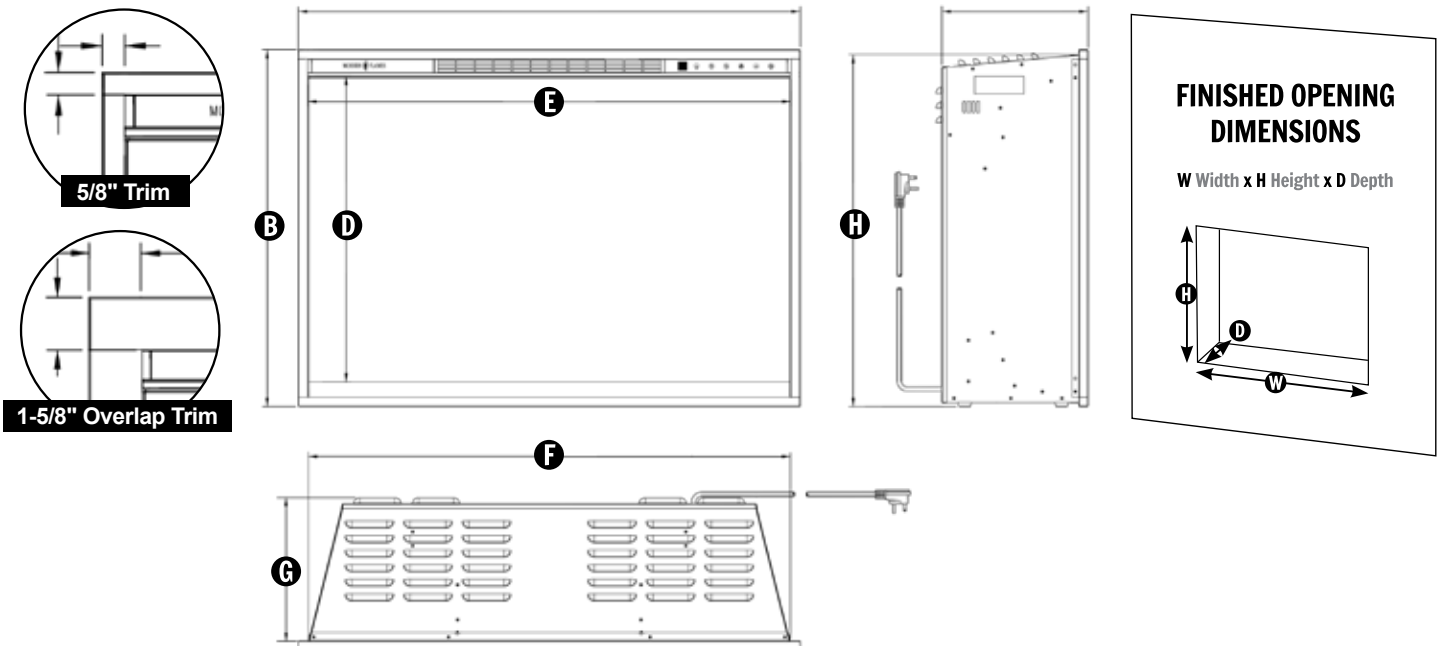

REDSTONE - BUILT-IN

Built-In Dimension Specs

RS Model # of Fireplace	Trim Width	A	B	C	D	E
RS-2621	5/8" (16mm)	24" (610mm)	18-7/8" (480mm)	9-7/8" (250mm)	15-3/8" (390mm)	22-3/4" (578mm)
RS-3021	5/8" (16mm)	29-1/4" (743mm)	18-7/8" (480mm)	9-7/8" (250mm)	15-3/8" (390mm)	28" (710mm)
RS-3626	5/8" (16mm)	33-3/4" (857mm)	24" (610mm)	9-7/8" (250mm)	20-1/2" (521mm)	32-3/8" (824mm)
RS-4229	5/8" (16mm)	39-3/4" (1009mm)	27" (686mm)	9-7/8" (250mm)	23-1/2" (597mm)	38-1/2" (977mm)
RS-5435	5/8" (16mm)	52" (1322mm)	33" (838mm)	12" (305mm)	29-1/2" (749mm)	50-3/4" (1290mm)

RS Model # of Fireplace	F	G	H	Overlap Trim 1-5/8" (41mm)	Finished Opening (W x H x D)
RS-2621	22-3/4" (578mm)	9-1/4" (234mm)	18-1/2" (470mm)	26" (661mm) x 20-7/8" (530mm)	23" (584mm) x 18-3/4" (477mm) x 10" (254mm)
RS-3021	28" (710mm)	9-1/4" (234mm)	18-1/2" (470mm)	31-1/4" (794mm) x 20-7/8" (530mm)	28-1/4" (718mm) x 18-3/4" (477mm) x 10" (254mm)
RS-3626	32-3/8" (824mm)	9-1/4" (234mm)	23-5/8" (600mm)	35-3/4" (908mm) x 26" (661mm)	32-5/8" (829mm) x 23-7/8" (607mm) x 10" (254mm)
RS-4229	38-1/2" (977mm)	9-1/4" (234mm)	26-5/8" (676mm)	41-3/4" (1059mm) x 29" (736mm)	38-3/4" (985mm) x 26-3/4" (680mm) x 10" (254mm)
RS-5435	50-11/16" (1288mm)	11-3/8" (289mm)	32-5/8" (829mm)	54" (1372mm) x 35" (888mm)	50-15/16" (1294mm) x 32-3/4" (832mm) x 12" (305mm)

*5/8" & 1-5/8" trim included in box for built-in installations

MODERNFLAMES.COM

3515 E. Atlanta Ave. Phoenix, AZ 85040
(602) 268-9353 • (877) 246-9353

INNOVATING THE INDUSTRY STANDARDS OF TOMORROW