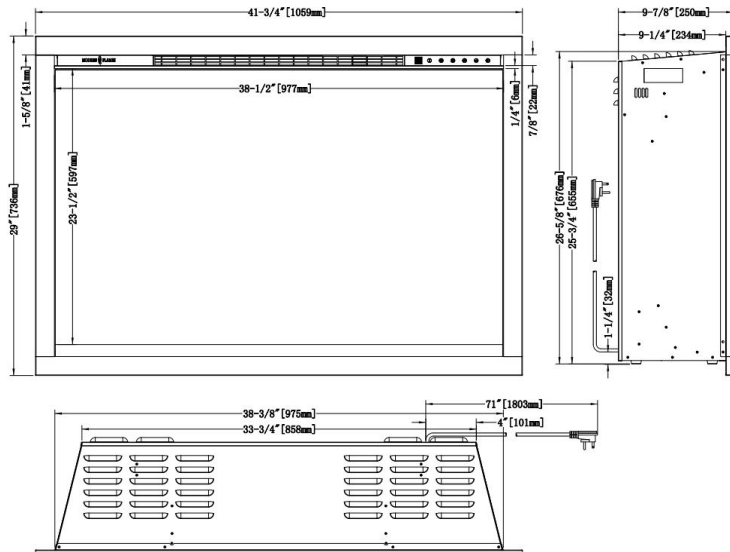

Orange Flames  
Logs off

Red Flames  
Logs on

Red Flames  
Logs off

Redstone 42" with 5/8" trim

Redstone 42" with 1 5/8" trim

## Built-In Dimension Specs

RS Model # of Fireplace	Trim Width	A	B	C	D	E
RS-2621	5/8" (16mm)	24" (610mm)	18-7/8" (480mm)	9-7/8" (250mm)	15-3/8" (390mm)	22-3/4" (578mm)
RS-3021	5/8" (16mm)	29-1/4" (743mm)	18-7/8" (480mm)	9-7/8" (250mm)	15-3/8" (390mm)	28" (710mm)
RS-3626	5/8" (16mm)	33-3/4" (857mm)	24" (610mm)	9-7/8" (250mm)	20-1/2" (521mm)	32-3/8" (824mm)
RS-4229	5/8" (16mm)	39-3/4" (1009mm)	27" (686mm)	9-7/8" (250mm)	23-1/2" (597mm)	38-1/2" (977mm)
RS-5435	5/8" (16mm)	52" (1322mm)	33" (838mm)	12" (305mm)	29-1/2" (749mm)	50-3/4" (1290mm)

RS Model # of Fireplace	F	G	H	Overlap Trim 1-5/8" (41mm)	Finished Opening (W x H x D)
RS-2621	22-3/4" (578mm)	9-1/4" (234mm)	18-1/2" (470mm)	26" (661mm) x 20-7/8" (530mm)	23" (584mm) x 18-3/4" (477mm) x 10" (254mm)
RS-3021	28" (710mm)	9-1/4" (234mm)	18-1/2" (470mm)	31-1/4" (794mm) x 20-7/8" (530mm)	28-1/4" (718mm) x 18-3/4" (477mm) x 10" (254mm)
RS-3626	32-3/8" (824mm)	9-1/4" (234mm)	23-5/8" (600mm)	35-3/4" (908mm) x 26" (661mm)	32-5/8" (829mm) x 23-7/8" (607mm) x 10" (254mm)
RS-4229	38-1/2" (977mm)	9-1/4" (234mm)	26-5/8" (676mm)	41-3/4" (1059mm) x 29" (736mm)	38-3/4" (985mm) x 26-3/4" (680mm) x 10" (254mm)
RS-5435	50-11/16" (1288mm)	11-3/8" (289mm)	32-5/8" (829mm)	54" (1372mm) x 35" (888mm)	50-15/16" (1294mm) x 32-3/4" (832mm) x 12" (305mm)