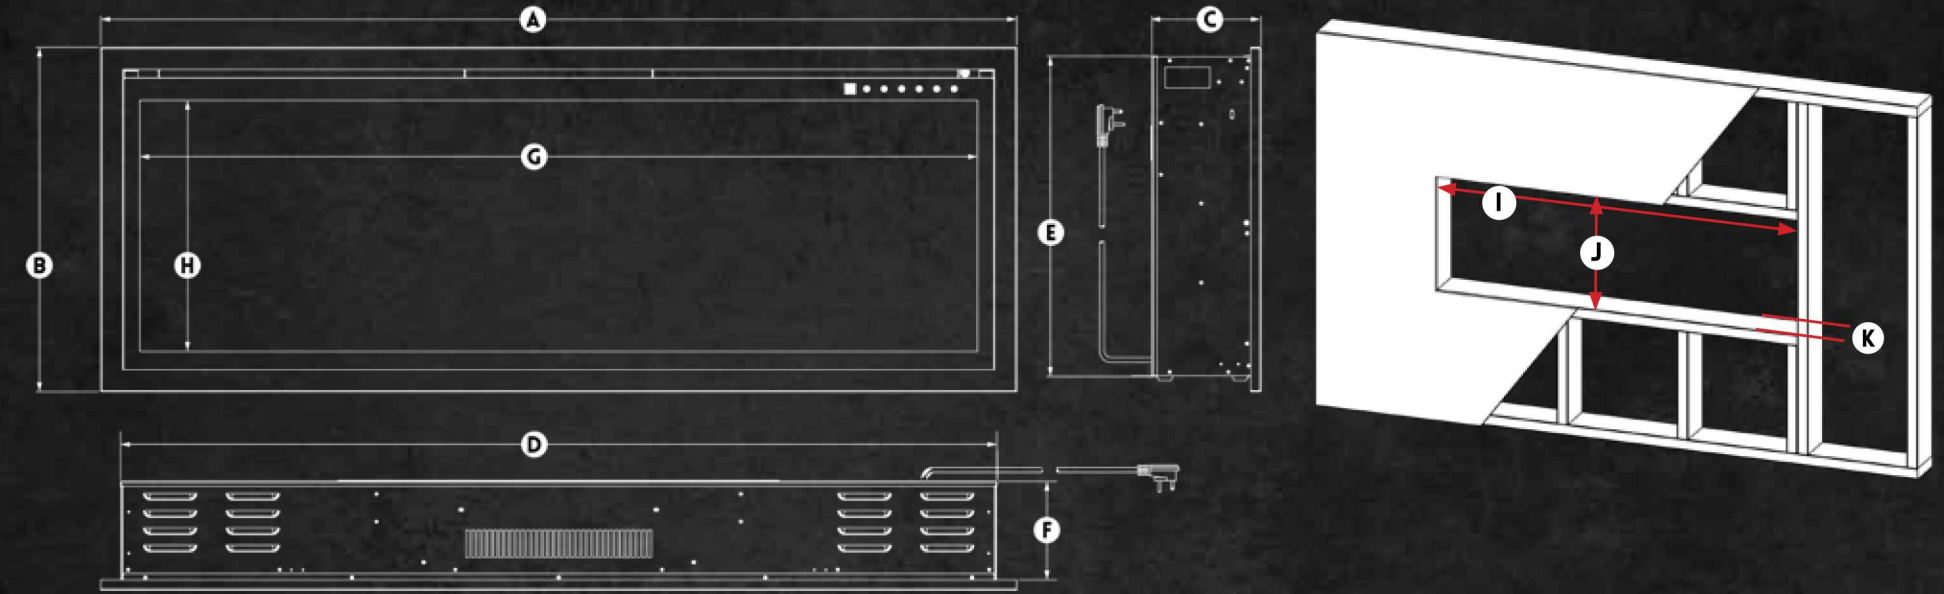

Installation

- ▶ Single-Sided Built-In Linear Fireplace
- ▶ Slide-In Installation 6" Wall or Wall Mounted
- ▶ Slide-In Clean Face Design
- ▶ Available in Sizes: 52" – 60" – 76" & 100"

ORION SLIM

Single-Sided Electric Fireplace Featuring NEW HELIOVISION™ Flame Technology
Simple Slide-In Installation into 6" Wall or Wall Mounted in Any Room in the House

Orion Slim 76" Dimensions

SLIM SPECIFICATIONS

MODEL NUMBER	PRODUCT DIMENSIONS								FRAMING DIMENSIONS		
	A	B	C	D	E	F	G	H	I	J	K
OR52-SLIM	52-3/8" 1330MM	19-5/8" 499MM	6-5/16" 160MM	50-1/4" 1276MM	18-3/4" 476MM	5-3/4" 146MM	47-7/8" 1216MM	14-3/8" 364MM	50-3/4" 1289MM	19-1/8" 486MM	6" MINIMUM 152MM MIN.
OR60-SLIM	60" 1524MM	19-5/8" 499MM	6-5/16" 160MM	58" 1473MM	18-3/4" 476MM	5-3/4" 146MM	55-1/2" 1410MM	14-3/8" 364MM	58-1/2" 1486MM	19-1/8" 486MM	6" MINIMUM 152MM MIN.
OR76-SLIM	76-5/8" 1947MM	19-5/8" 499MM	6-5/16" 160MM	74-5/8" 1895MM	18-3/4" 476MM	5-3/4" 146MM	72-3/16" 1833MM	14-3/8" 364MM	75-1/8" 1908MM	19-1/8" 486MM	6" MINIMUM 152MM MIN.
OR100-SLIM	101" 2564MM	19-5/8" 499MM	6-5/16" 160MM	98-7/8" 2511MM	18-3/4" 476MM	5-3/4" 146MM	96-7/16" 2450MM	14-3/8" 364MM	99-1/2" 2527MM	19-1/8" 486MM	6" MINIMUM 152MM MIN.