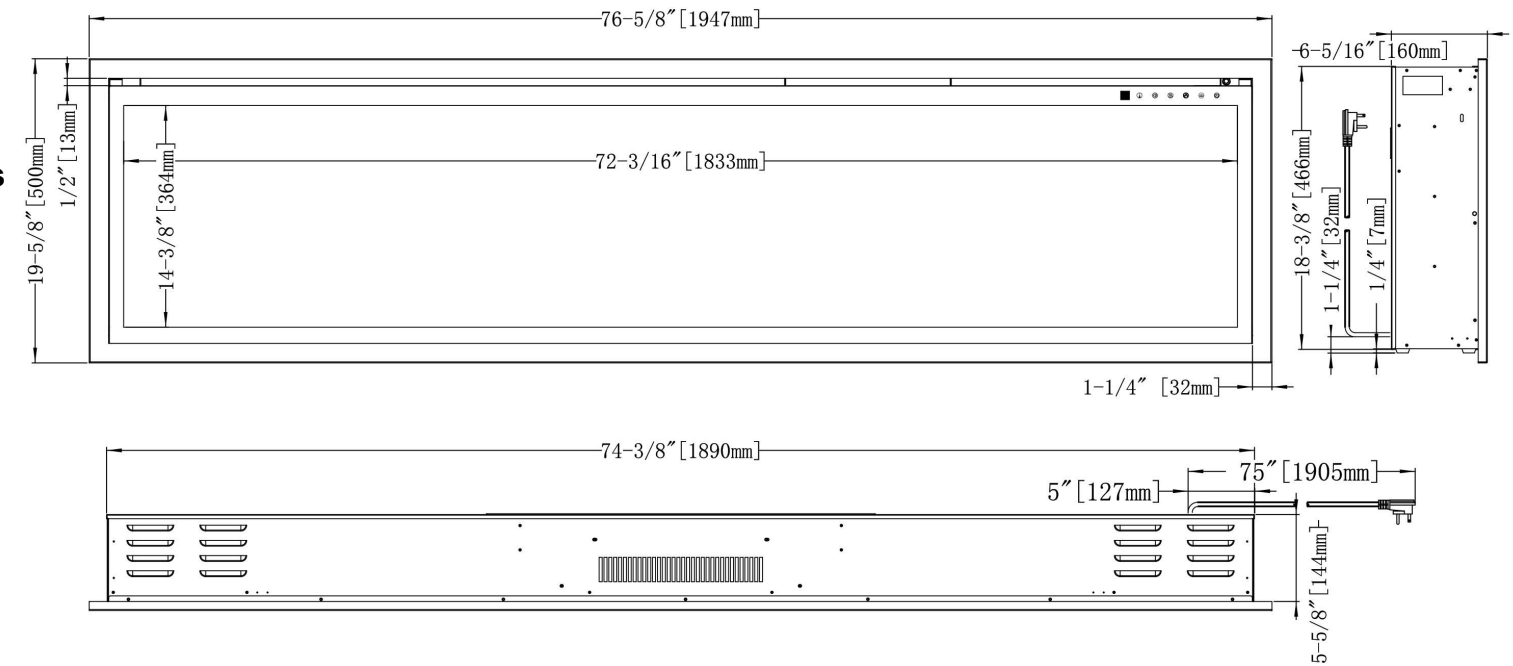

Installation

- ▶ Single-Sided Built-In Linear Fireplace
- ▶ Slide-In Installation 6" Wall or Wall Mounted
- ▶ Slide-In Clean Face Design
- ▶ Available in Sizes: 52" – 60" – 76" & 100"

ORION SLIM

Single-Sided Electric Fireplace Featuring NEW HELIOVISION™ Flame Technology
Simple Slide-In Installation into 6" Wall or Wall Mounted in Any Room in the House

Orion Slim 76" Dimensions

SLIM SPECIFICATIONS

MODEL NUMBER	PRODUCT DIMENSIONS								FRAMING DIMENSIONS		
	A	B	C	D	E	F	G	H	I	J	K
OR52-SLIM	52-3/8" 1330MM	19-5/8" 499MM	6-5/16" 160MM	50-1/4" 1276MM	18-3/4" 476MM	5-3/4" 146MM	47-7/8" 1216MM	14-3/8" 364MM	50-3/4" 1289MM	19-1/8" 486MM	6" MINIMUM 152MM MIN.
OR60-SLIM	60" 1524MM	19-5/8" 499MM	6-5/16" 160MM	58" 1473MM	18-3/4" 476MM	5-3/4" 146MM	55-1/2" 1410MM	14-3/8" 364MM	58-1/2" 1486MM	19-1/8" 486MM	6" MINIMUM 152MM MIN.
OR76-SLIM	76-5/8" 1947MM	19-5/8" 499MM	6-5/16" 160MM	74-5/8" 1895MM	18-3/4" 476MM	5-3/4" 146MM	72-3/16" 1833MM	14-3/8" 364MM	75-1/8" 1908MM	19-1/8" 486MM	6" MINIMUM 152MM MIN.
OR100-SLIM	101" 2564MM	19-5/8" 499MM	6-5/16" 160MM	98-7/8" 2511MM	18-3/4" 476MM	5-3/4" 146MM	96-7/16" 2450MM	14-3/8" 364MM	99-1/2" 2527MM	19-1/8" 486MM	6" MINIMUM 152MM MIN.