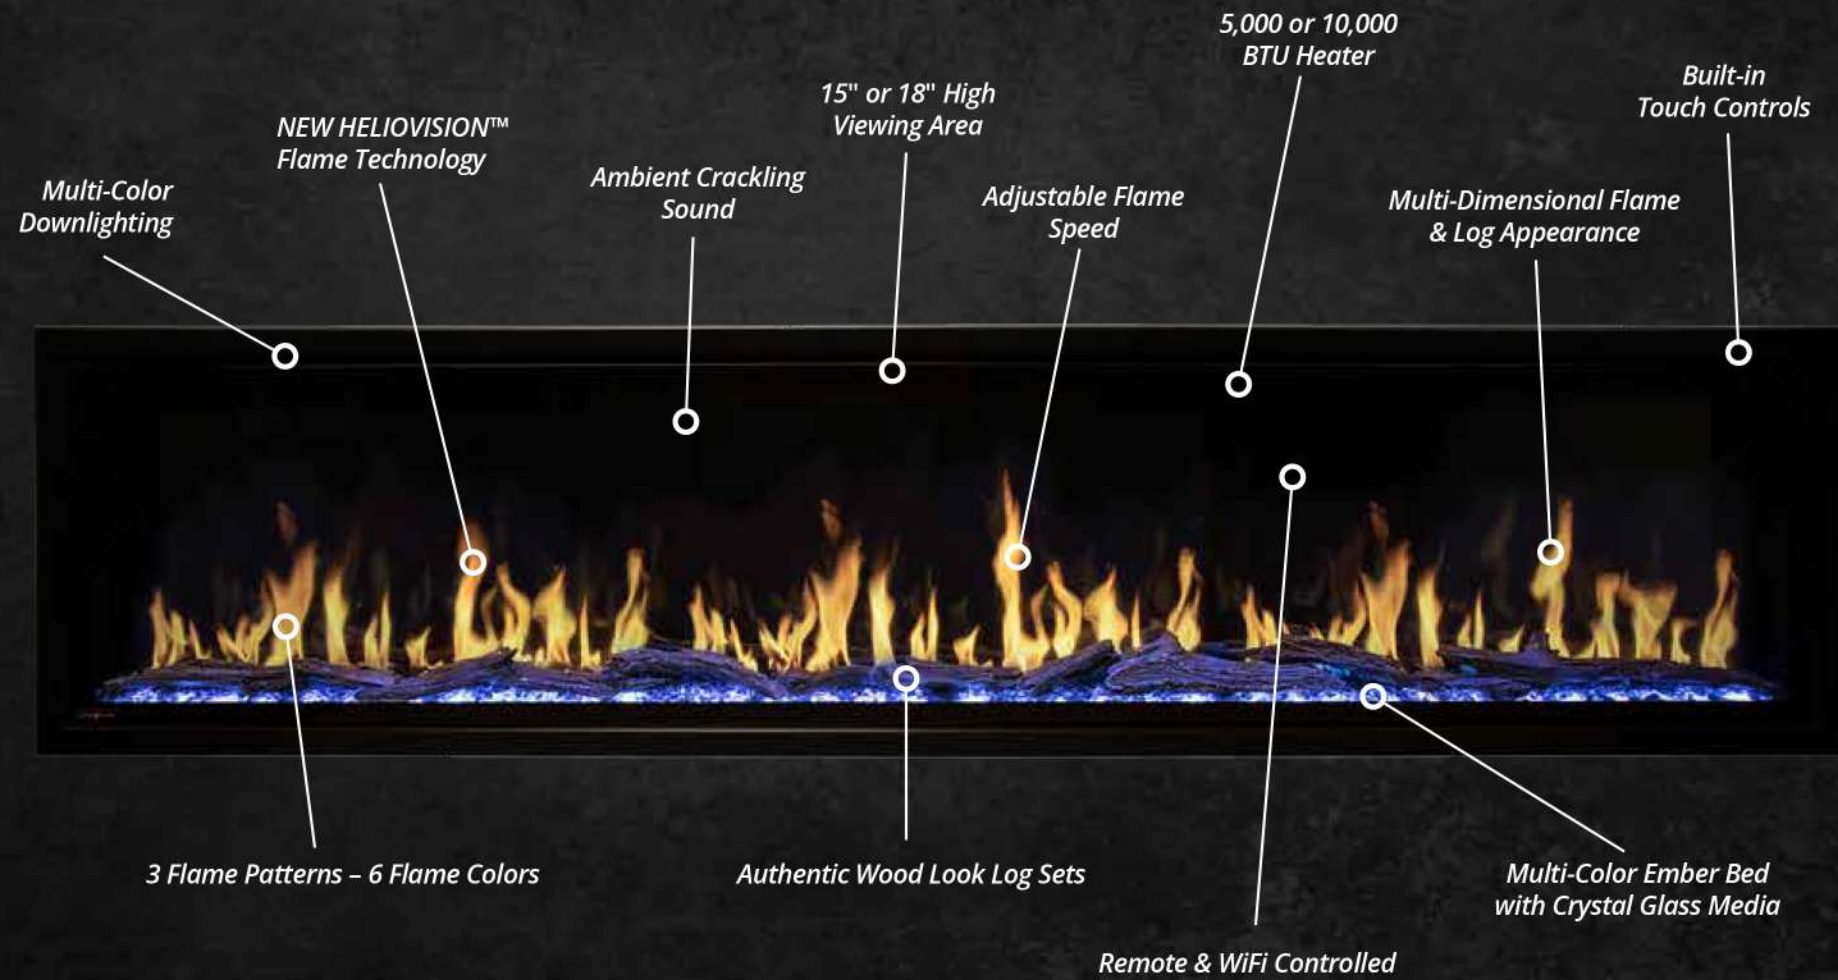

ORION ADVANCED FEATURES

Modern Flames Orion Electric Fireplaces featuring NEW HELIOVISION™ flame technology. Our Orion electric fireplaces with the most advanced features that fits all your needs.

Shown: Flame One - Hybrid

Flame Display

- ▶ Features NEW HELIOVISION™ Flame Technology
- ▶ 15" High Viewing Area
- ▶ 3 Flame Patterns – 6 Flame Colors
- ▶ Adjustable Flame Speed
- ▶ Adjustable Ambient Crackling Sound
- ▶ Multi-Color Ember Bed
- ▶ Multi-Color Downlighting
- ▶ Multi-Dimensional Flame Appearance
- ▶ 5,000 BTU Heater

Installation

- ▶ Single-Sided Built-In Linear Fireplace
- ▶ Slide-In Installation 6" Wall or Wall Mounted
- ▶ Slide-In Clean Face Design
- ▶ Available in Sizes: 52" – 60" – 76" & 100"

ORION SLIM

Single-Sided Electric Fireplace Featuring NEW HELIOVISION™ Flame Technology
Simple Slide-In Installation into 6" Wall or Wall Mounted in Any Room in the House

WHITE

MEDIA AND LOG SET

REFLECTIVE BLACK CRUSHED GLASS AND LOG SET - WESTERN DRIFTWOOD are included with each fireplace; you choose the set up.

LOG SET - WESTERN DRIFTWOOD with REFLECTIVE BLACK CRUSHED GLASS