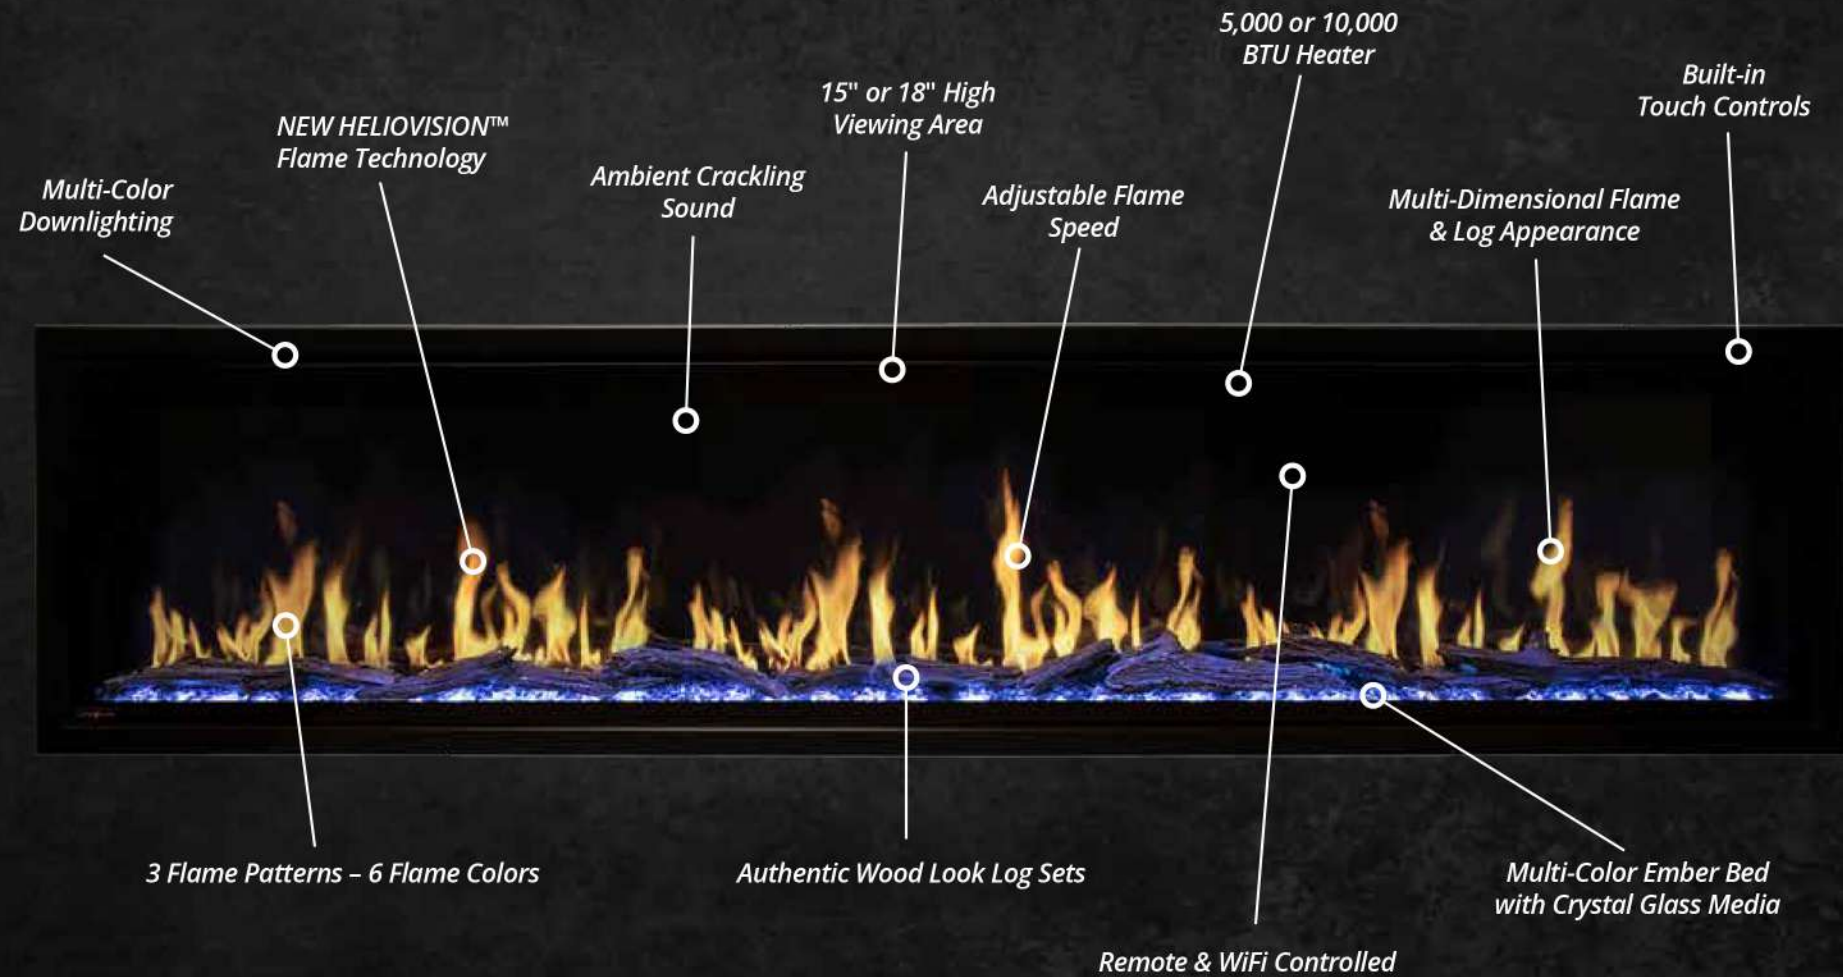

ORION ADVANCED FEATURES

Modern Flames Orion Electric Fireplaces featuring NEW HELIOVISION™ flame technology. Our Orion electric fireplaces with the most advanced features that fits all your needs.

Shown: Flame One - Hybrid

Flame Display

- ▶ Features NEW HELIOVISION™ Flame Technology
- ▶ 15" High Viewing Area
- ▶ 3 Flame Patterns – 6 Flame Colors
- ▶ Adjustable Flame Speed
- ▶ Adjustable Ambient Crackling Sound
- ▶ Multi-Color Ember Bed
- ▶ Multi-Color Downlighting
- ▶ Multi-Dimensional Flame Appearance
- ▶ 5,000 BTU Heater

Installation

- ▶ Single-Sided Built-In Linear Fireplace
- ▶ Slide-In Installation 6" Wall or Wall Mounted
- ▶ Slide-In Clean Face Design
- ▶ Available in Sizes: 52" – 60" – 76" & 100"

ORION SLIM

Single-Sided Electric Fireplace Featuring NEW HELIOVISION™ Flame Technology
Simple Slide-In Installation into 6" Wall or Wall Mounted in Any Room in the House

WHITE

MEDIA AND LOG SET

REFLECTIVE BLACK CRUSHED GLASS AND LOG SET - WESTERN DRIFTWOOD are included with each fireplace; you choose the set up.

LOG SET - WESTERN DRIFTWOOD with REFLECTIVE BLACK CRUSHED GLASS