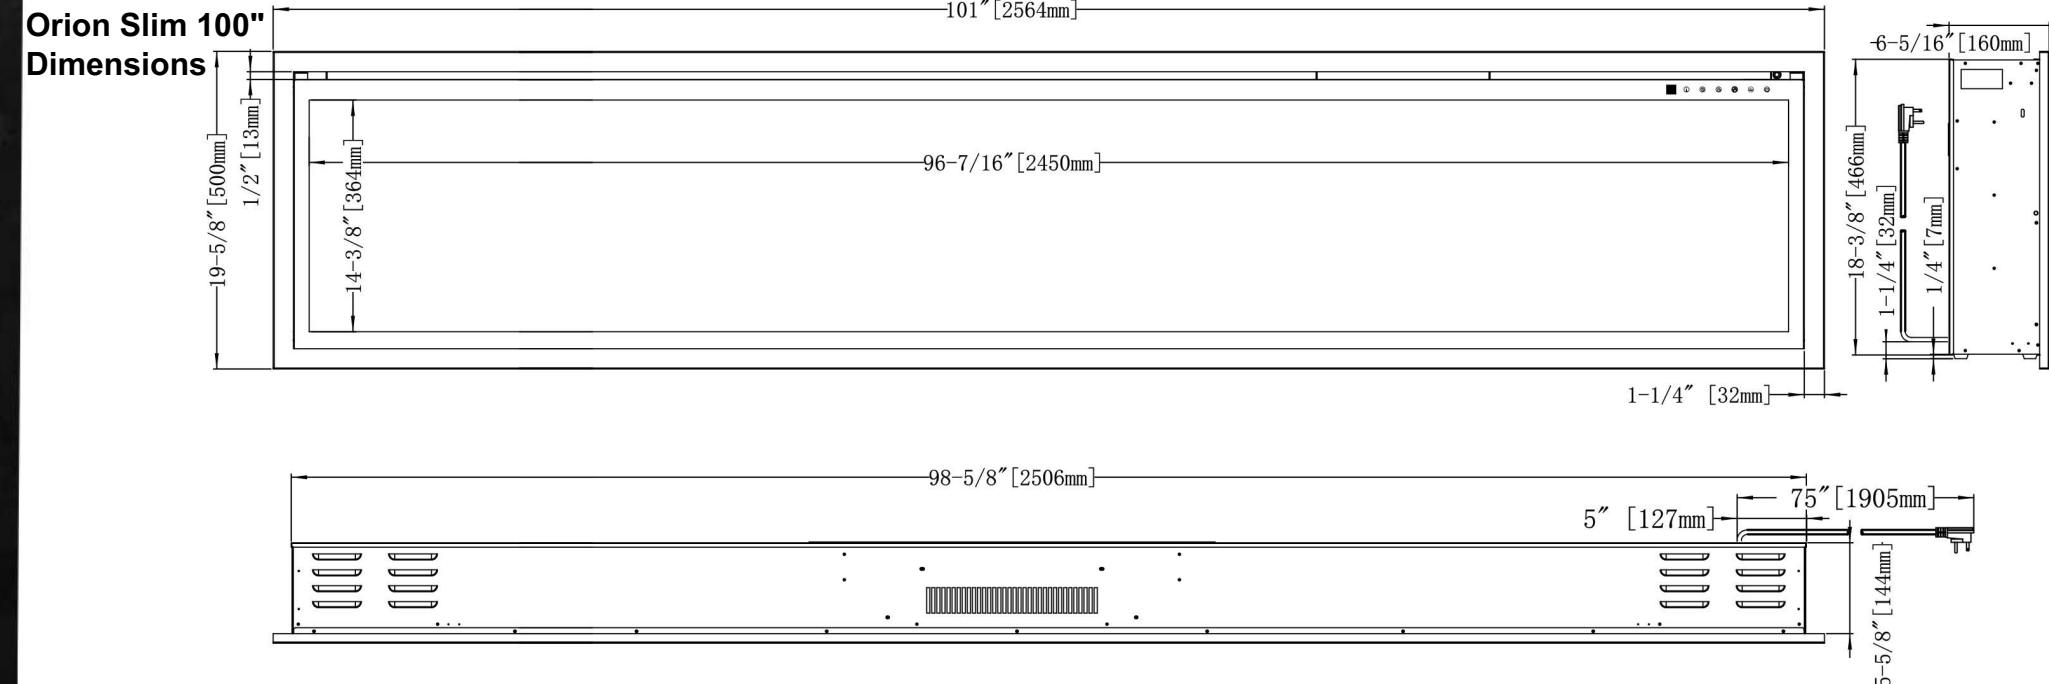

Installation

- ▶ Single-Sided Built-In Linear Fireplace
- ▶ Slide-In Installation 6" Wall or Wall Mounted
- ▶ Slide-In Clean Face Design
- ▶ Available in Sizes: 52" – 60" – 76" & 100"

ORION SLIM

Single-Sided Electric Fireplace Featuring NEW HELIOVISION™ Flame Technology
Simple Slide-In Installation into 6" Wall or Wall Mounted in Any Room in the House

SLIM SPECIFICATIONS

MODEL NUMBER	PRODUCT DIMENSIONS								FRAMING DIMENSIONS		
	A	B	C	D	E	F	G	H	I	J	K
OR52-SLIM	52-3/8" 1330MM	19-5/8" 499MM	6-5/16" 160MM	50-1/4" 1276MM	18-3/4" 476MM	5-3/4" 146MM	47-7/8" 1216MM	14-3/8" 364MM	50-3/4" 1289MM	19-1/8" 486MM	6" MINIMUM 152MM MIN.
OR60-SLIM	60" 1524MM	19-5/8" 499MM	6-5/16" 160MM	58" 1473MM	18-3/4" 476MM	5-3/4" 146MM	55-1/2" 1410MM	14-3/8" 364MM	58-1/2" 1486MM	19-1/8" 486MM	6" MINIMUM 152MM MIN.
OR76-SLIM	76-5/8" 1947MM	19-5/8" 499MM	6-5/16" 160MM	74-5/8" 1895MM	18-3/4" 476MM	5-3/4" 146MM	72-3/16" 1833MM	14-3/8" 364MM	75-1/8" 1908MM	19-1/8" 486MM	6" MINIMUM 152MM MIN.
OR100-SLIM	101" 2564MM	19-5/8" 499MM	6-5/16" 160MM	98-7/8" 2511MM	18-3/4" 476MM	5-3/4" 146MM	96-7/16" 2450MM	14-3/8" 364MM	99-1/2" 2527MM	19-1/8" 486MM	6" MINIMUM 152MM MIN.