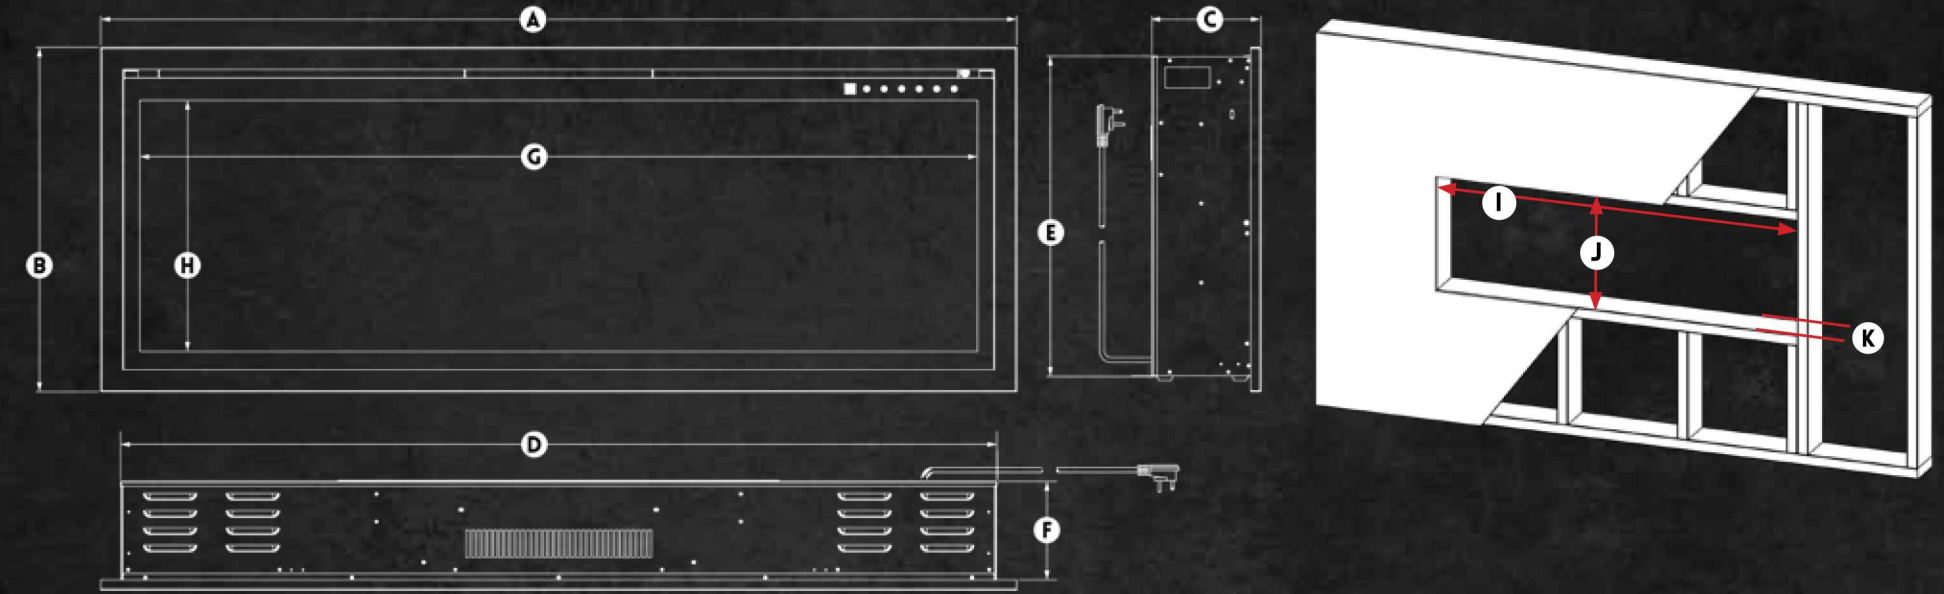

Installation

- ▶ Single-Sided Built-In Linear Fireplace
- ▶ Slide-In Installation 6" Wall or Wall Mounted
- ▶ Slide-In Clean Face Design
- ▶ Available in Sizes: 52" – 60" – 76" & 100"

ORION SLIM

Single-Sided Electric Fireplace Featuring NEW HELIOVISION™ Flame Technology
Simple Slide-In Installation into 6" Wall or Wall Mounted in Any Room in the House

SLIM SPECIFICATIONS

MODEL NUMBER	PRODUCT DIMENSIONS								FRAMING DIMENSIONS		
	A	B	C	D	E	F	G	H	I	J	K
OR52-SLIM	52-3/8" 1330MM	19-5/8" 499MM	6-5/16" 160MM	50-1/4" 1276MM	18-3/4" 476MM	5-3/4" 146MM	47-7/8" 1216MM	14-3/8" 364MM	50-3/4" 1289MM	19-1/8" 486MM	6" MINIMUM 152MM MIN.
OR60-SLIM	60" 1524MM	19-5/8" 499MM	6-5/16" 160MM	58" 1473MM	18-3/4" 476MM	5-3/4" 146MM	55-1/2" 1410MM	14-3/8" 364MM	58-1/2" 1486MM	19-1/8" 486MM	6" MINIMUM 152MM MIN.
OR76-SLIM	76-5/8" 1947MM	19-5/8" 499MM	6-5/16" 160MM	74-5/8" 1895MM	18-3/4" 476MM	5-3/4" 146MM	72-3/16" 1833MM	14-3/8" 364MM	75-1/8" 1908MM	19-1/8" 486MM	6" MINIMUM 152MM MIN.
OR100-SLIM	101" 2564MM	19-5/8" 499MM	6-5/16" 160MM	98-7/8" 2511MM	18-3/4" 476MM	5-3/4" 146MM	96-7/16" 2450MM	14-3/8" 364MM	99-1/2" 2527MM	19-1/8" 486MM	6" MINIMUM 152MM MIN.