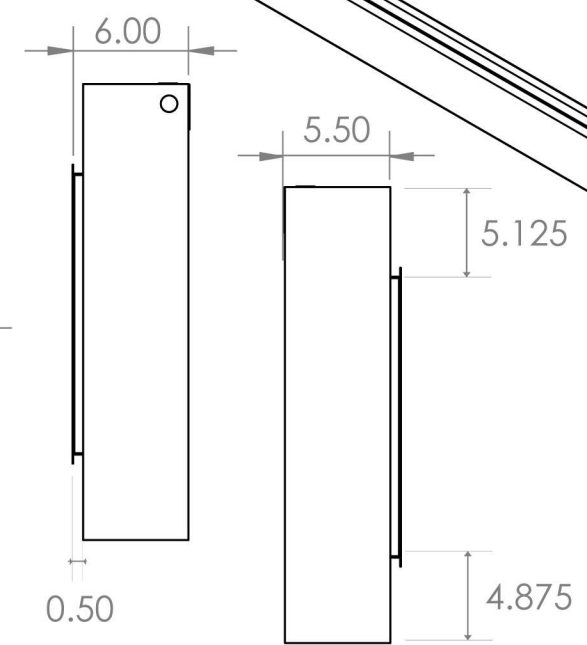

Comes Standard with 2 Types of Acrylic Media: Smoke & Clear

Landscape Pro Slim 56"

Fireplace Available in 5 Standard Linear Widths: 44" 56" 68" 80" 96"

Flames & Ember Bed Colors - Several Color Combinations Available & Controlled Independently