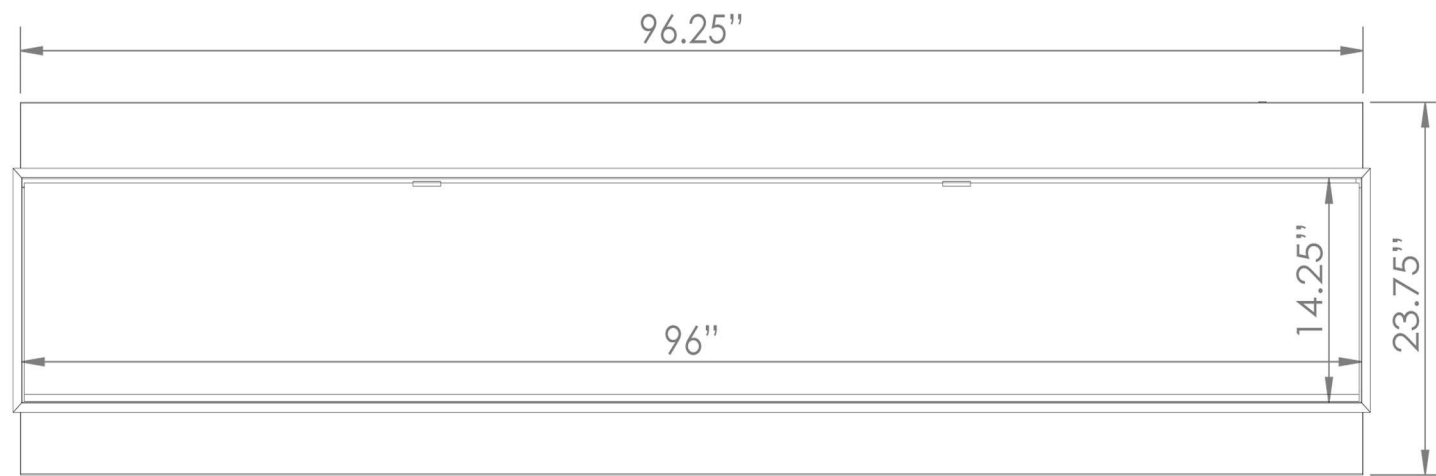

Comes Standard with 2 Types of Acrylic Media: Smoke & Clear

Landscape Pro Slim 56"

Fireplace Available in 5 Standard Linear Widths: 44" 56" 68" 80" 96"

Flames & Ember Bed Colors - Several Color Combinations Available & Controlled Independently