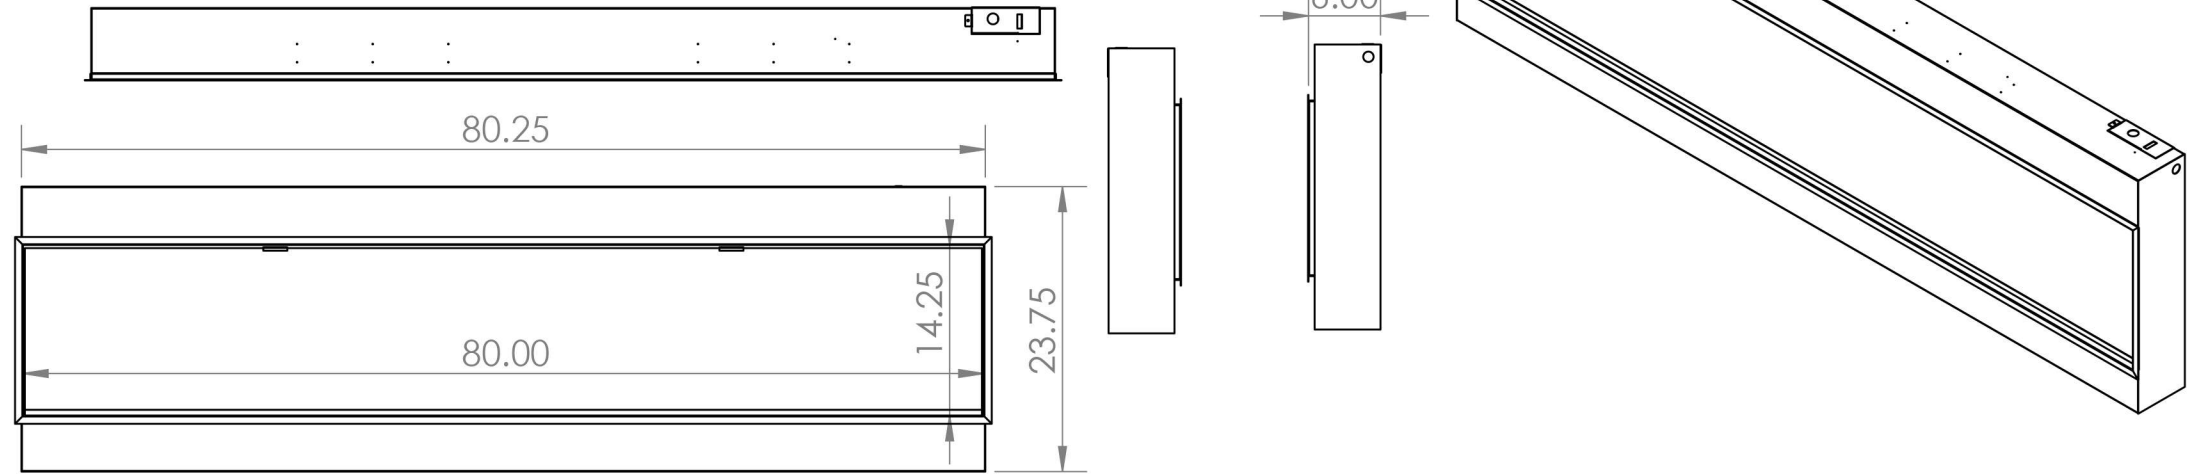

## LPS-8014

Comes Standard with 2 Types of Acrylic Media: Smoke & Clear

Fireplace Available in 5 Standard Linear Widths: 44" 56" 68" 80" 96"

Flames & Ember Bed Colors - Several Color Combinations Available & Controlled Independently